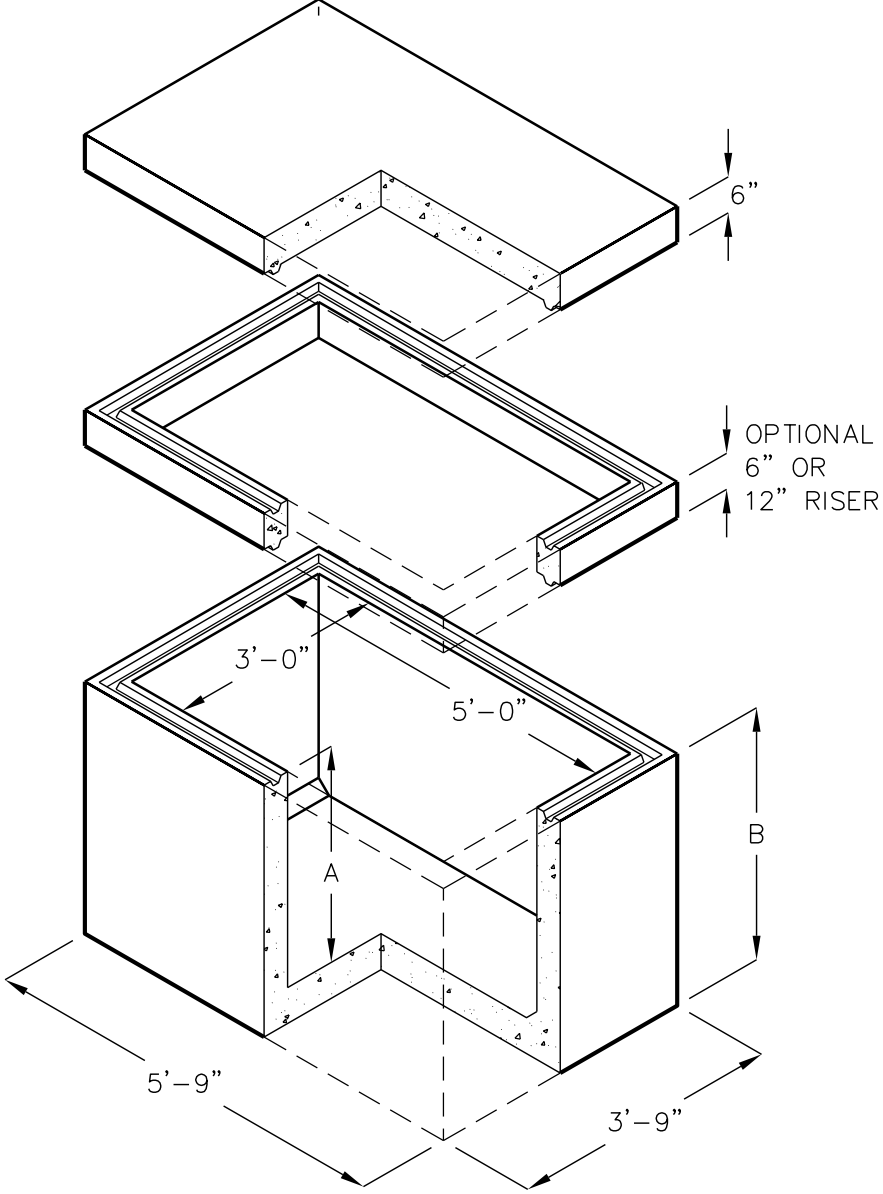

MODEL 3660-U

MODEL	A	B	INSIDE VOLUME		APPROX. WT.
3636U-6	3'-6"	4'-0"	53 CU. FT.	393 GAL.	5063 LBS.
3636U-12	4'-0"	4'-6"	60 CU. FT.	450 GAL.	5555 LBS.

FOR COMPLETE DESIGN AND PRODUCT INFORMATION, CONTACT JENSEN PRECAST.