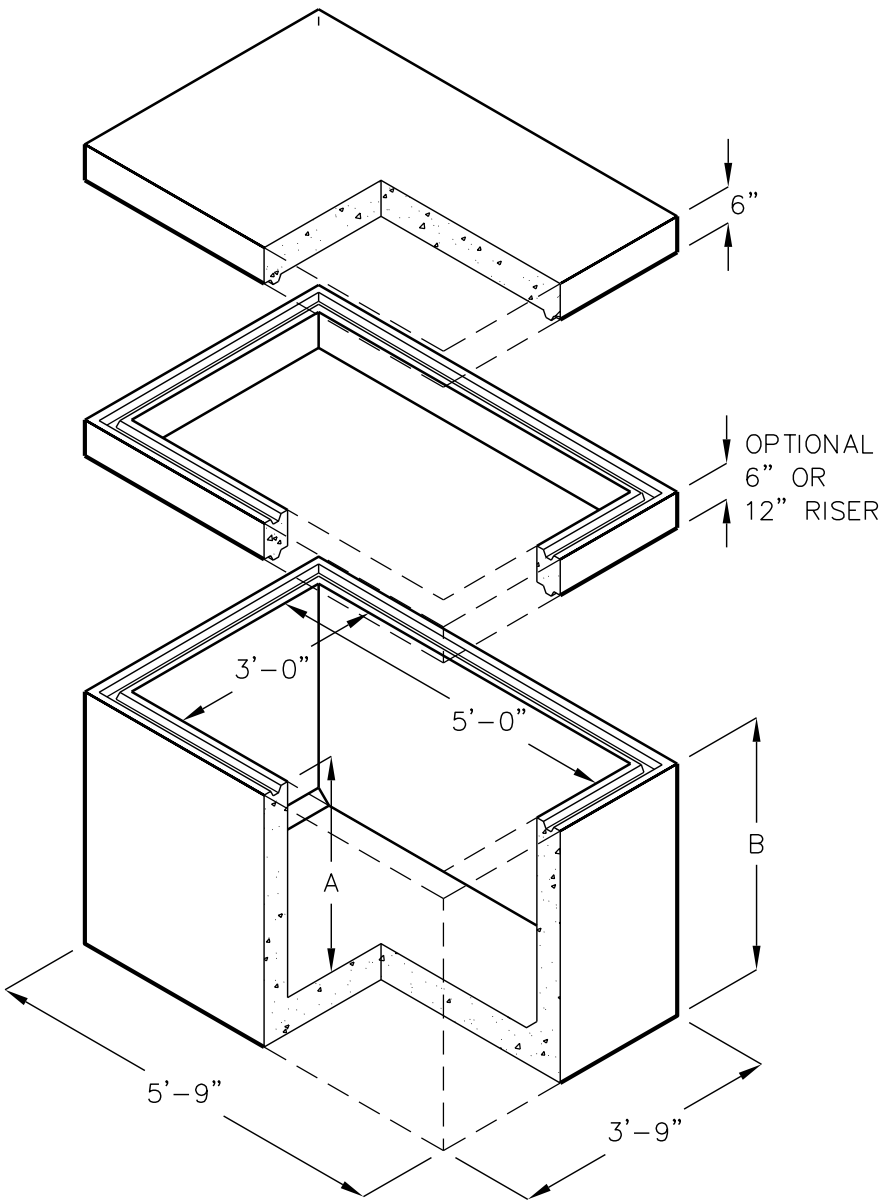

MODEL 3660-U

MODEL	A	B	INSIDE VOLUME		APPROX. WT.
3636U-6	3'-6"	4'-0"	53 CU. FT.	393 GAL.	5063 LBS.
3636U-12	4'-0"	4'-6"	60 CU. FT.	450 GAL.	5555 LBS.

FOR COMPLETE DESIGN AND PRODUCT INFORMATION, CONTACT JENSEN PRECAST.