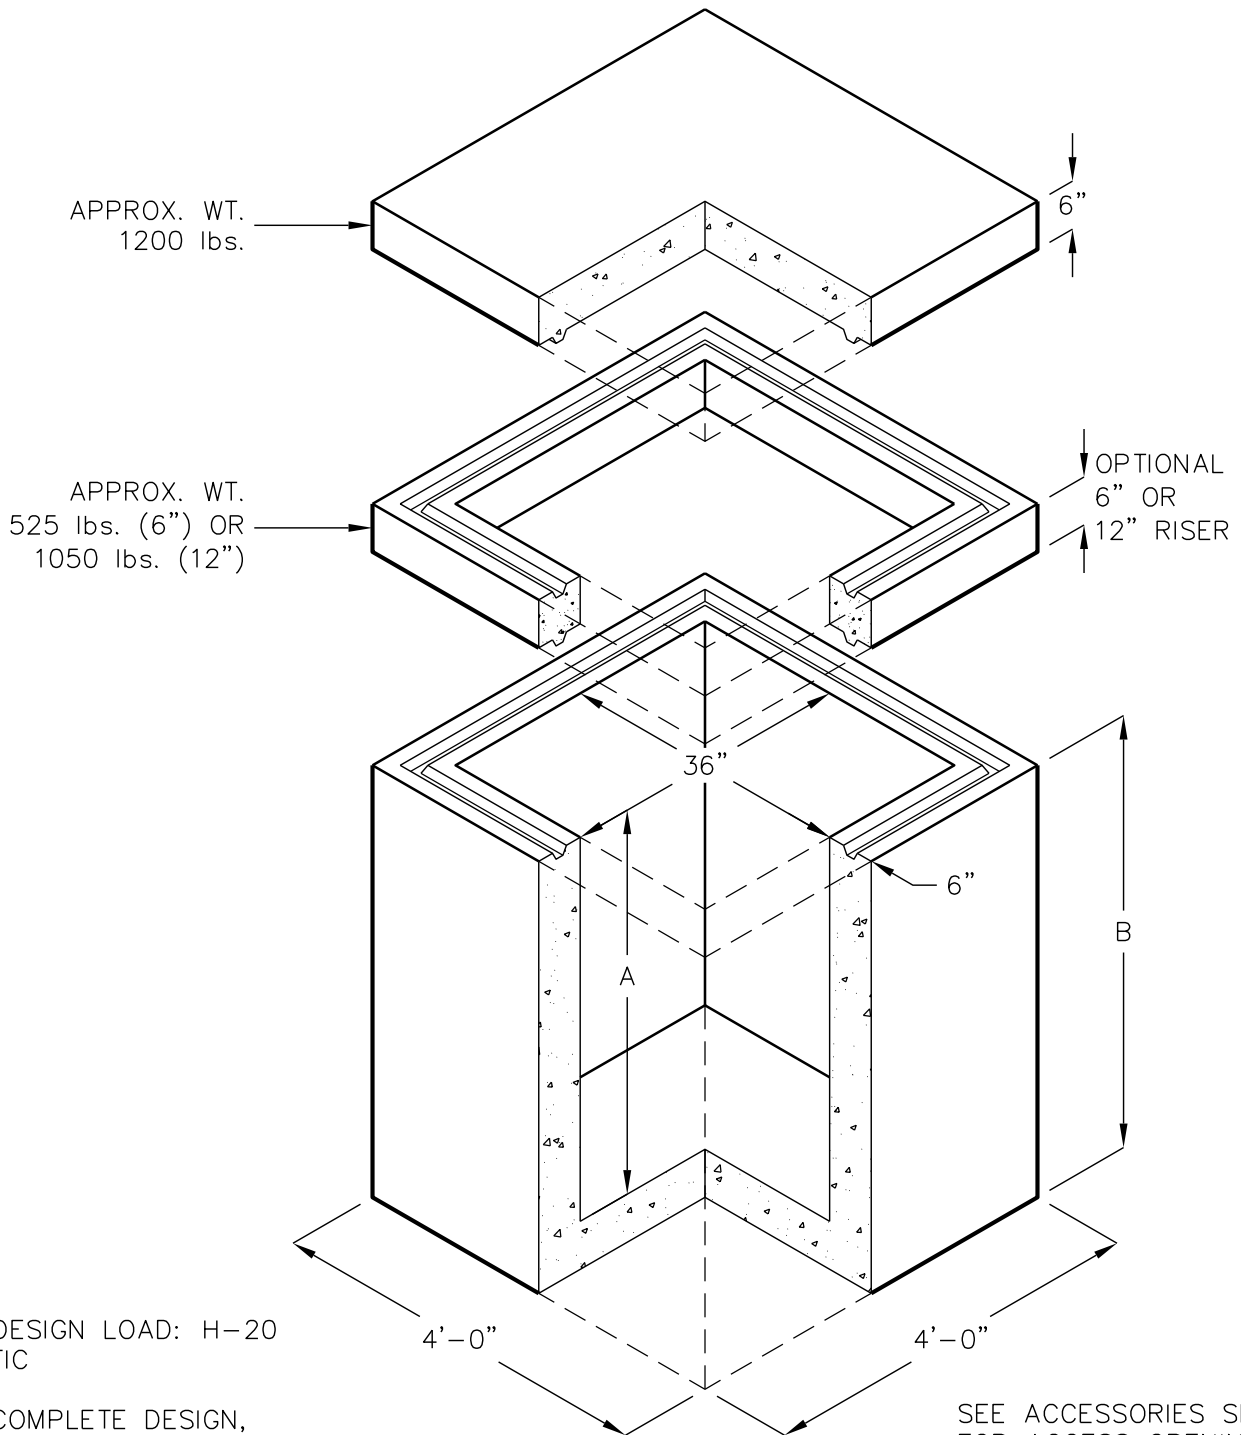

MODEL 3636-U

36" INSIDE WIDTH x 36" INSIDE LENGTH

FOR COMPLETE DESIGN, AND PRODUCT INFORMATION, CONTACT JENSEN PRECAST.

SEE ACCESSORIES SECTION FOR ACCESS OPENINGS AND HARDWARE APPLICATIONS.

MODEL	A	B	INSIDE VOLUME		APPROX. WT.
3636U-36	3'-0"	3'-6"	27 CU. FT.	200 GAL.	4350 LBS.
3636U-48	4'-0"	4'-6"	36 CU. FT.	266 GAL.	5400 LBS.