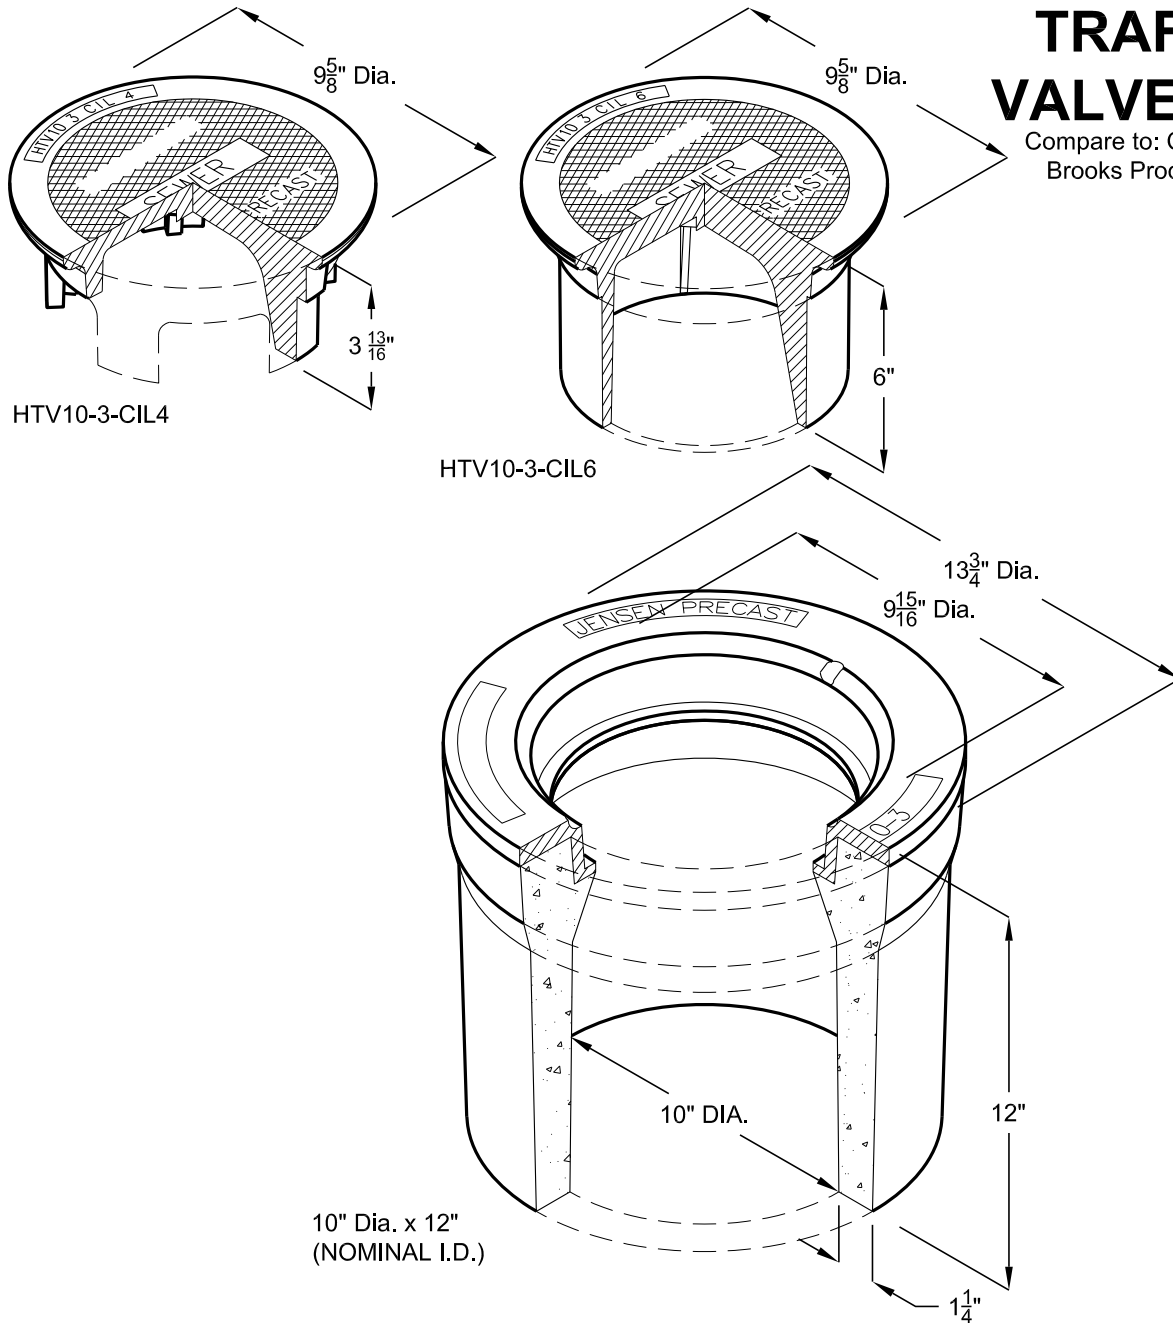

# HTV10-3 TRAFFIC VALVE BOX

Compare to: Christy® G03  
Brooks Products 3RT

PART NO.	PRODUCT	DESCRIPTION	APPROX. WEIGHT	QTY PER PALLET
HTV10-3	VALVE BOX	10"x12" Traffic Valve Box - Import	72	36
HTV10-3-CIL-4	LID	Cast Iron Lid 4" deep - Import	15	
HTV10-3-CIL-6	LID	Cast Iron Lid 6" deep - Import	29	
HTV10-3-USA	VALVE BOX	10"x12" Traffic Valve Box -USA	72	36
HTV10-3-CIL-4-USA	LID	Cast Iron Lid 4" deep - USA	15	
HTV10-3-CIL-6-USA	LID	Cast Iron Lid 6" deep - USA	29	