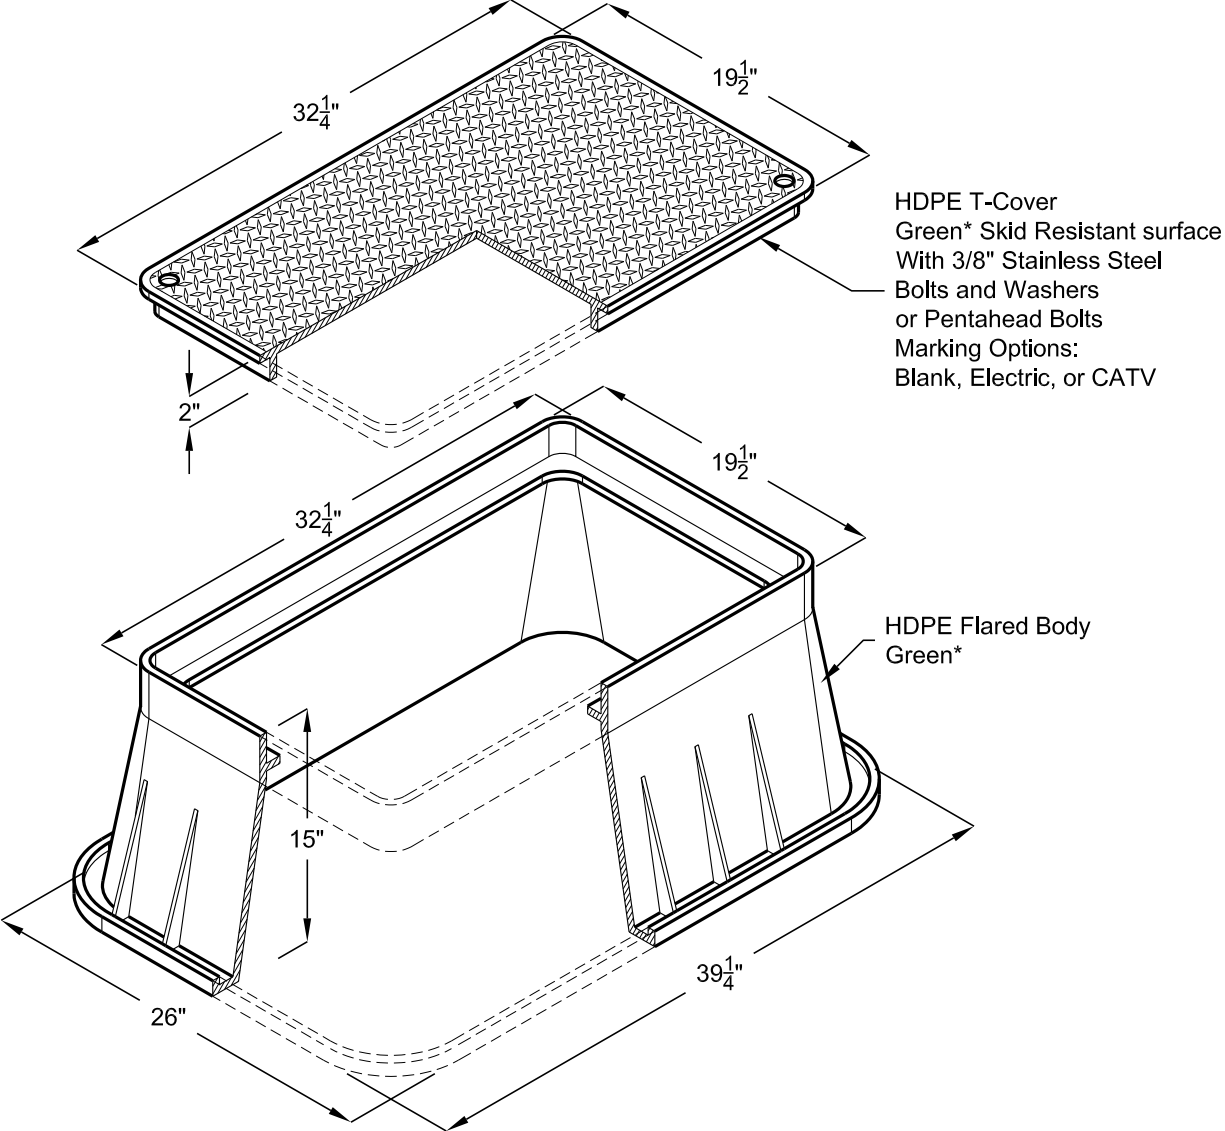

# HPL1730-15 ELECTRIC BOX AND COVER

\*Other Colors Available

PART NO.	PRODUCT	DESCRIPTION	APPROX. WEIGHT	QTY. PER PALLET
HPL1730-15-GRB	BOX	17"x30"x15" Plastic Green Box	18	16
HPL1730-GRC	COVER	17"x30" Plastic Green Bolt Down T-Cover	13	
HPL1730-15-GRB-GRC	BOX & COVER	17"x30"x15" Plastic Green Box and 17"x30" Plastic Green Bolt Down T-Cover	31	16