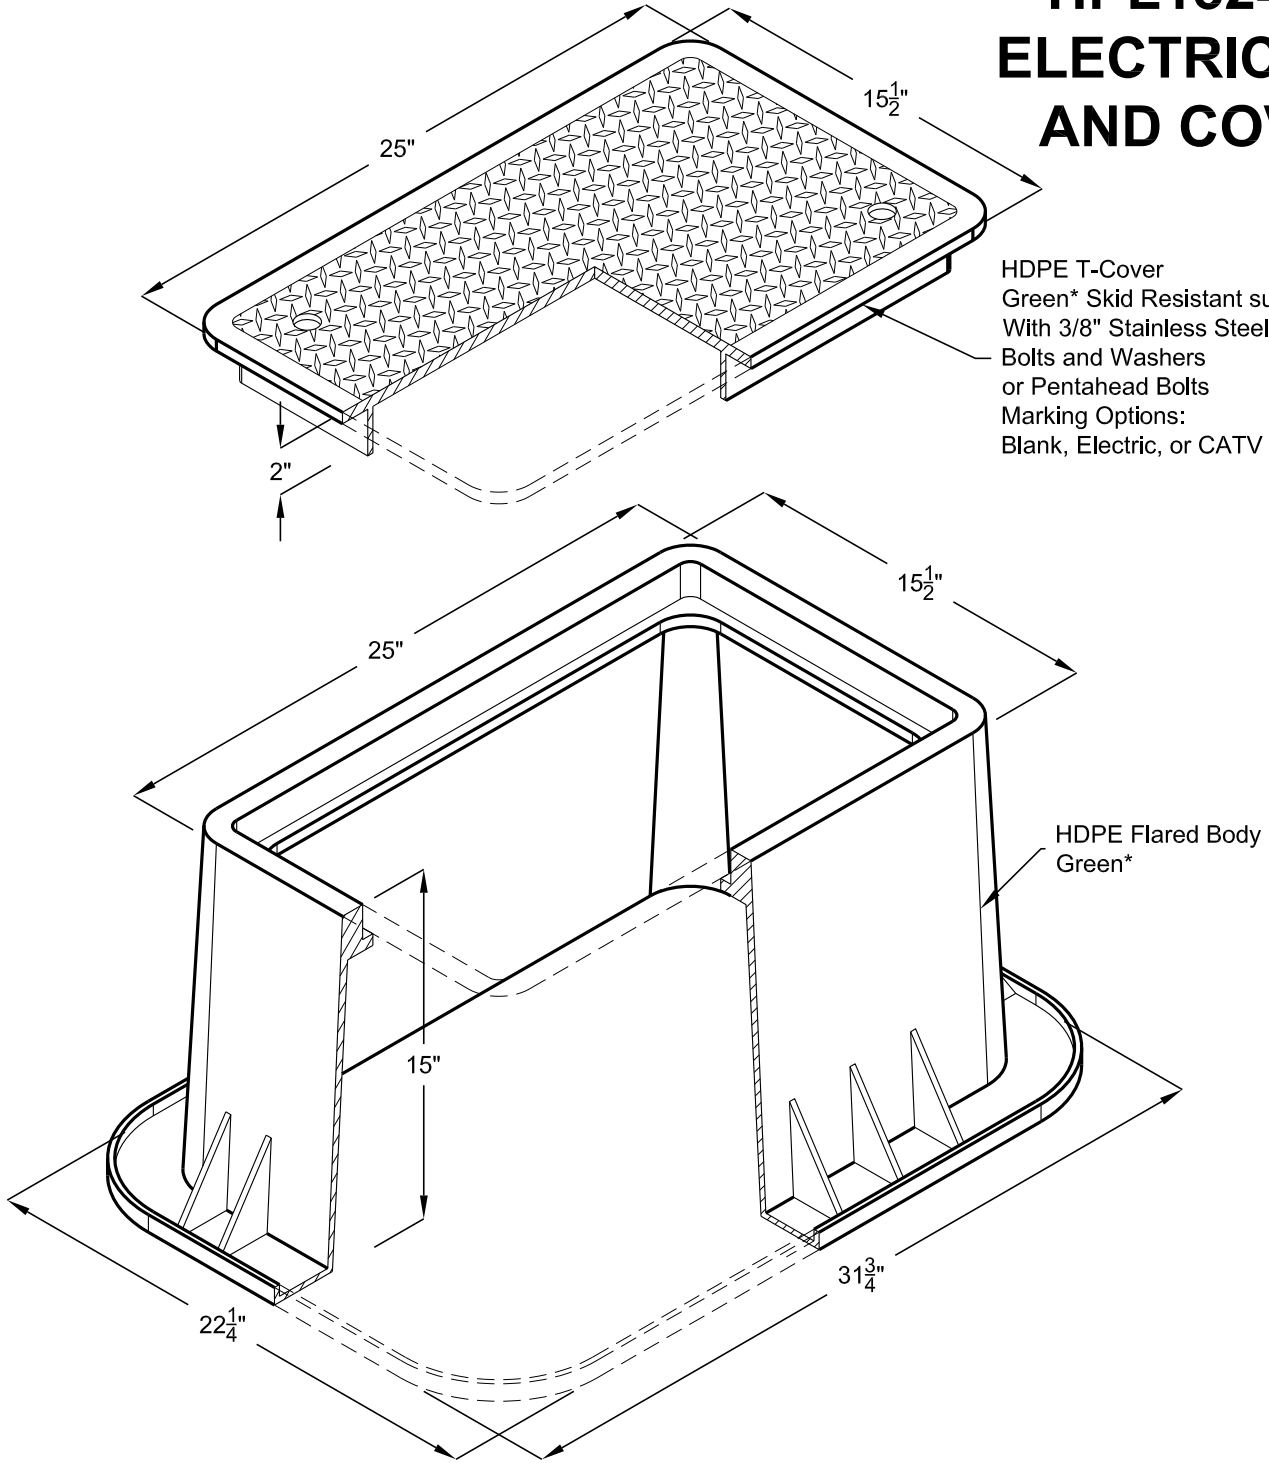

HPL1324-15 ELECTRIC BOX AND COVER

HDPE T-Cover
Green* Skid Resistant surface
With 3/8" Stainless Steel
Bolts and Washers
or Pentahead Bolts
Marking Options:
Blank, Electric, or CATV

HDPE Flared Body
Green*

*Other Colors Available

PART NO.	PRODUCT	DESCRIPTION	APPROX. WEIGHT	QTY. PER PALLET
HPL1324-15-GRB	BOX	13"x24"x15" Plastic Green Box	20	16
HPL1324-GRC	COVER	13"x24" Plastic Green Bolt Down T-Cover	7	
HPL1324-15-GRB-GRC	BOX & COVER	13"x24"x15" Plastic Green Box and 13"x24" Plastic Green Bolt Down T-Cover	27	16