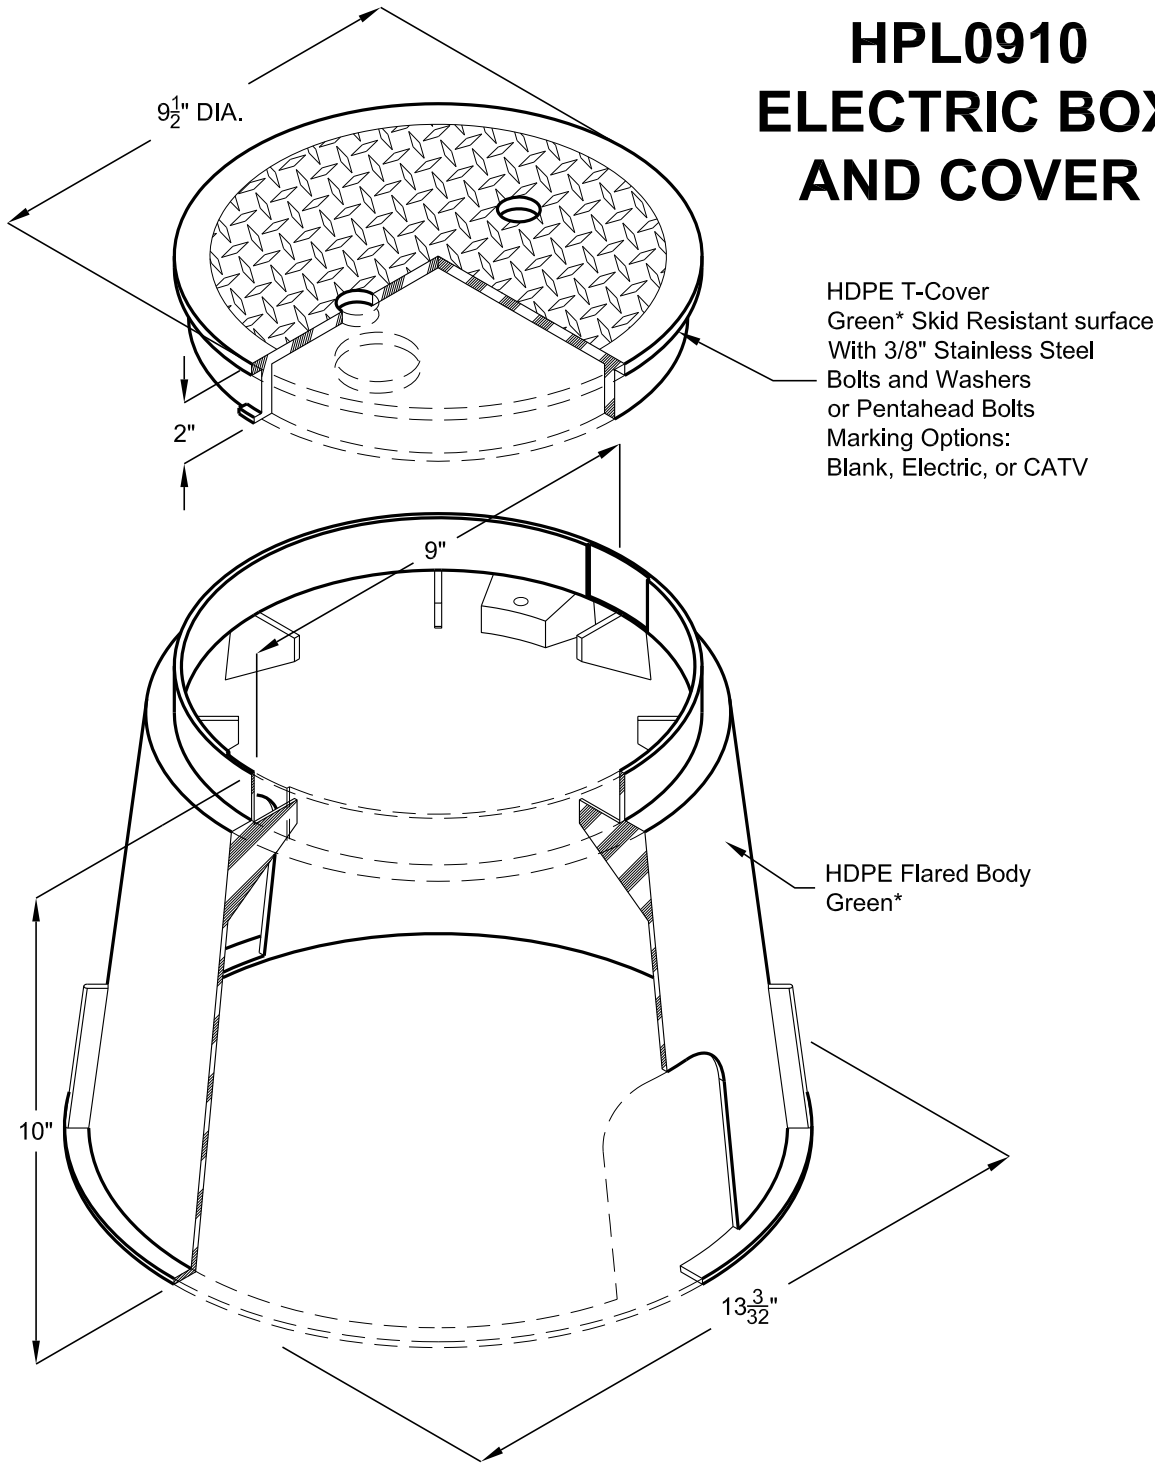

# HPL0910 ELECTRIC BOX AND COVER

HDPE T-Cover  
Green\* Skid Resistant surface  
With 3/8" Stainless Steel  
Bolts and Washers  
or Pentahead Bolts  
Marking Options:  
Blank, Electric, or CATV

HDPE Flared Body  
Green\*

\* Other Colors Available

PART NO.	PRODUCT	DESCRIPTION	APPROX. WEIGHT	QTY. PER PALLET
HPL0910-GRB	BOX	9"x10" Round Plastic Green Box	2.59	90
HPL0910-GRC	COVER	9" Round Plastic Green Twist Lock T-Cover	.25	
HPL0910-BLB-GRC	BOX & COVER	9"x10" Round Plastic Green Box and 9" Round Plastic Green Twist Lock T-Cover	1.25	90