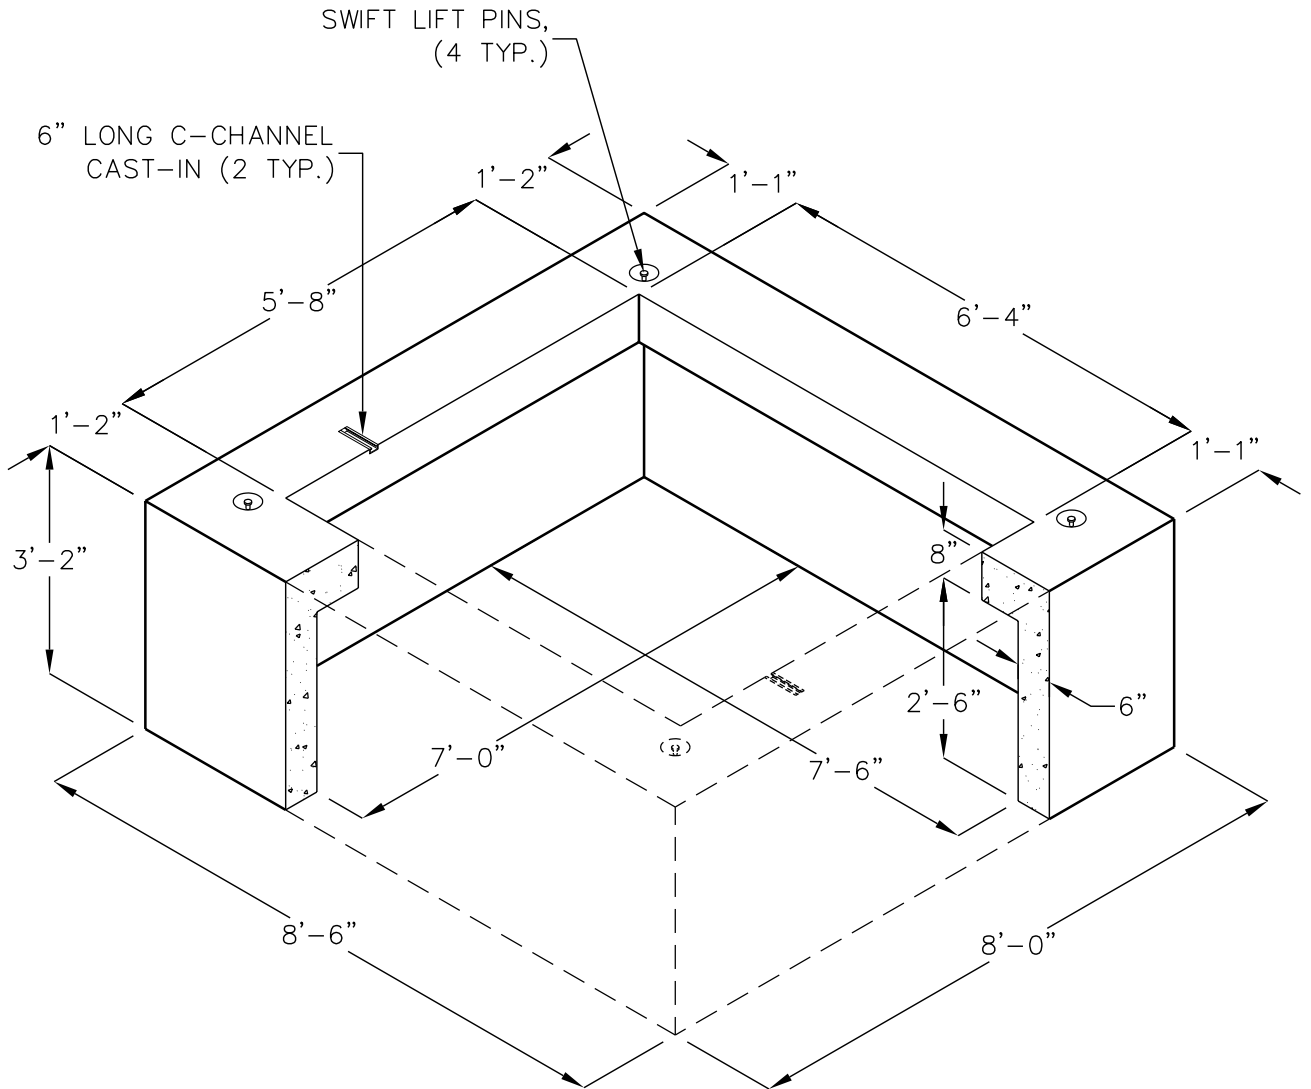

UM1-7C-1 PAD ASSEMBLY

96" X 102" X 38"

FOR COMPLETE DESIGN
AND PRODUCT INFORMATION
CONTACT JENSEN PRECAST.