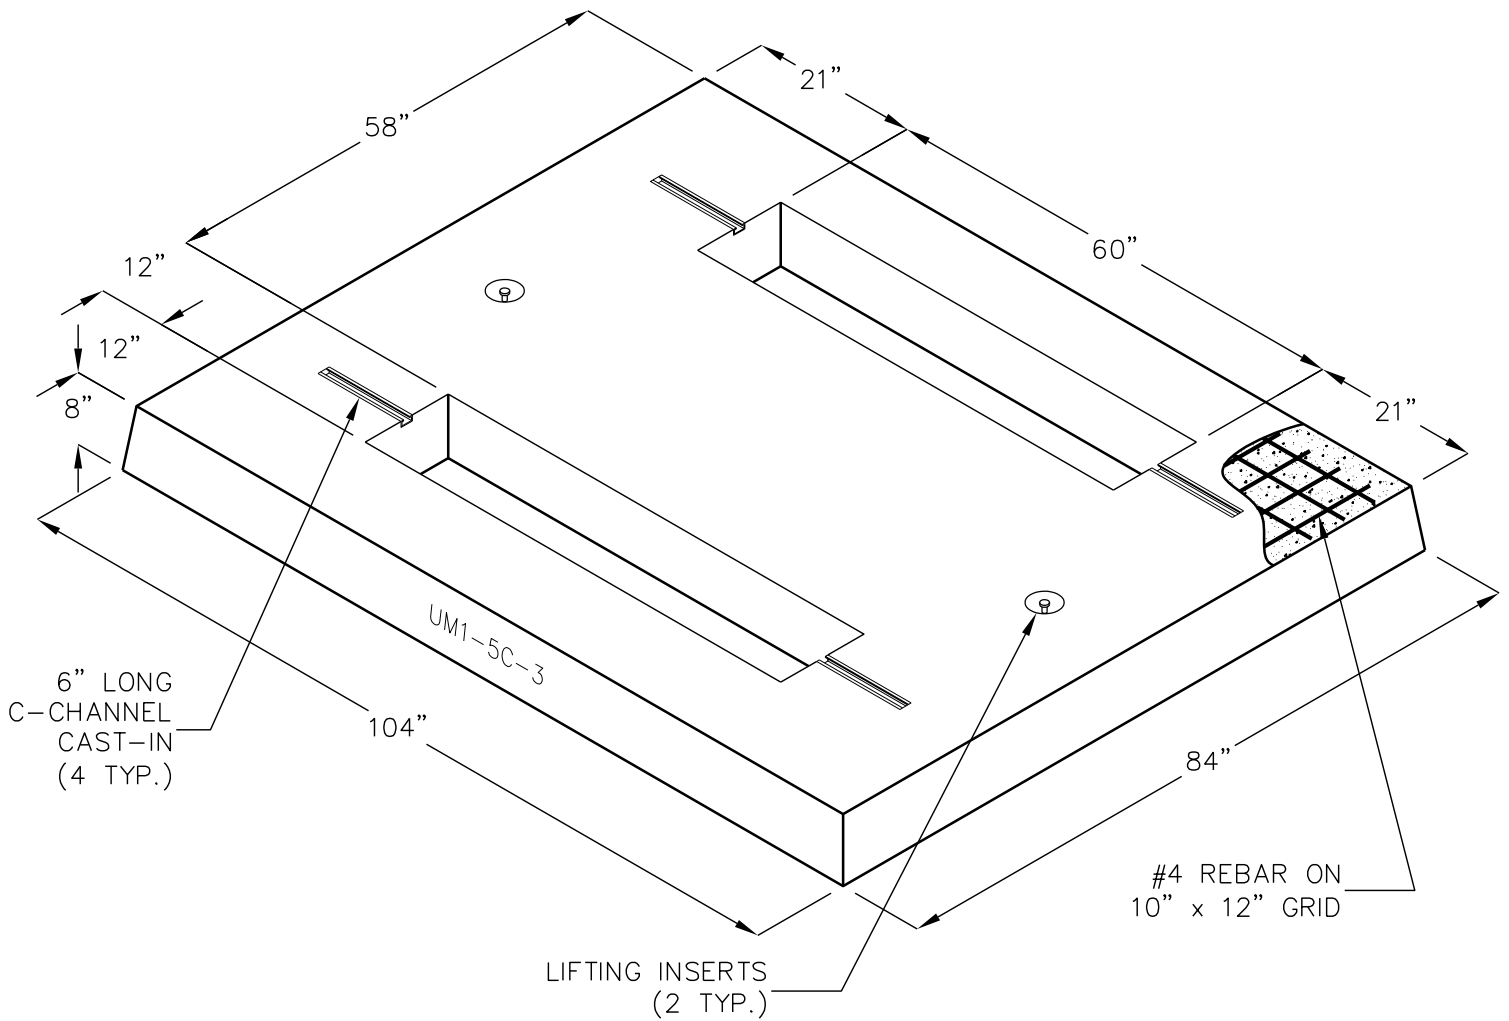

UM1-5C-4 PAD ASSEMBLY

84" X 104" X 8"

FOR COMPLETE DESIGN
AND PRODUCT INFORMATION
CONTACT JENSEN PRECAST.