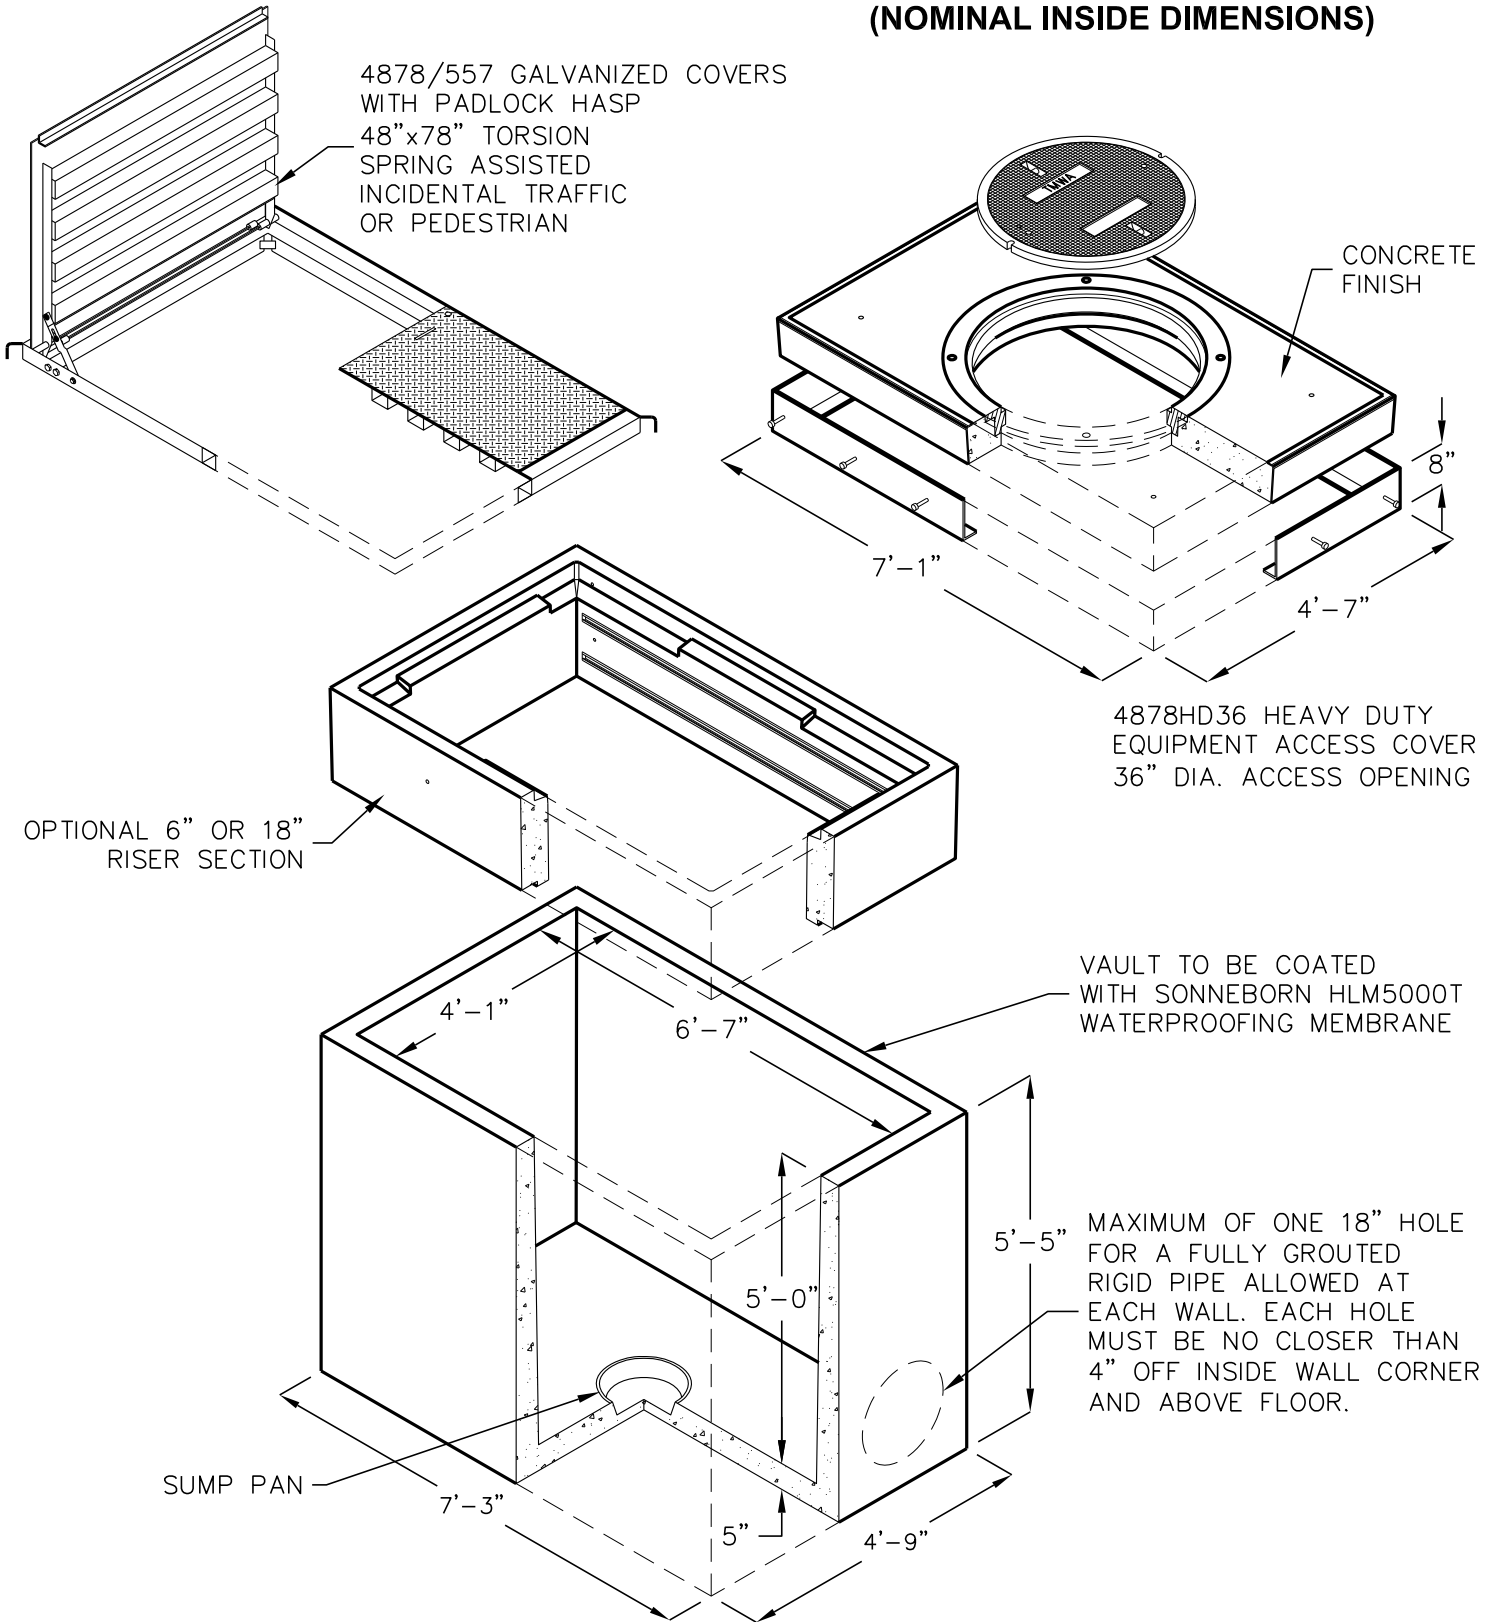

557 TMWA

4'-0"x6'-6"x5'-0"
(NOMINAL INSIDE DIMENSIONS)

VAULT INCLUDES LADDER AND LADDER-UP PER CURRENT TMWA SPECIFICATIONS

FOR COMPLETE DESIGN AND PRODUCT INFORMATION CONTACT JENSEN PRECAST.

J