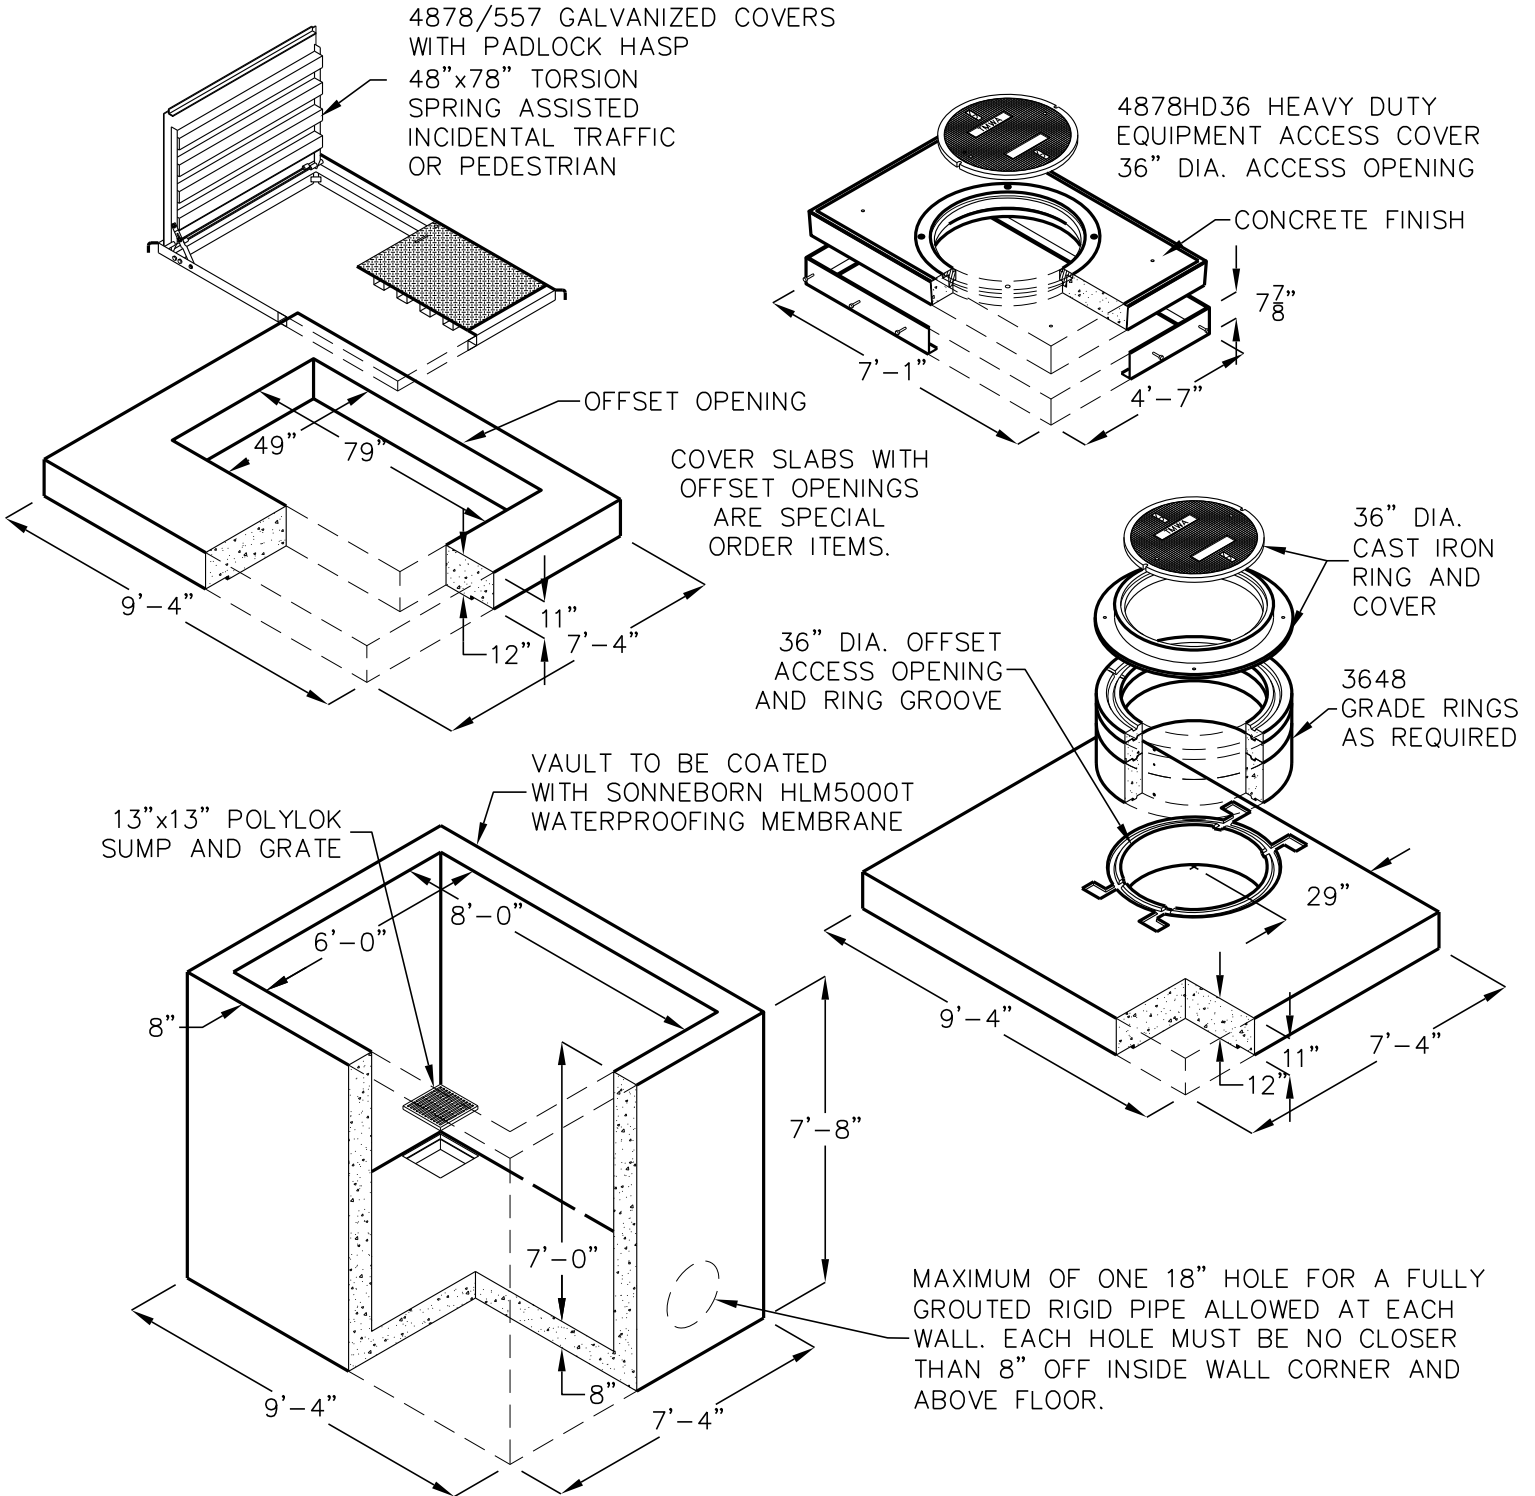

687 TMWA

6'-0"x8'-0"x7'-0"
(NOMINAL INSIDE DIMENSIONS)

VAULT INCLUDES GALVANIZED LADDER, AND LADDER-UP PER CURRENT TWMA SPECIFICATIONS.

FOR COMPLETE DESIGN AND PRODUCT INFORMATION CONTACT JENSEN PRECAST.