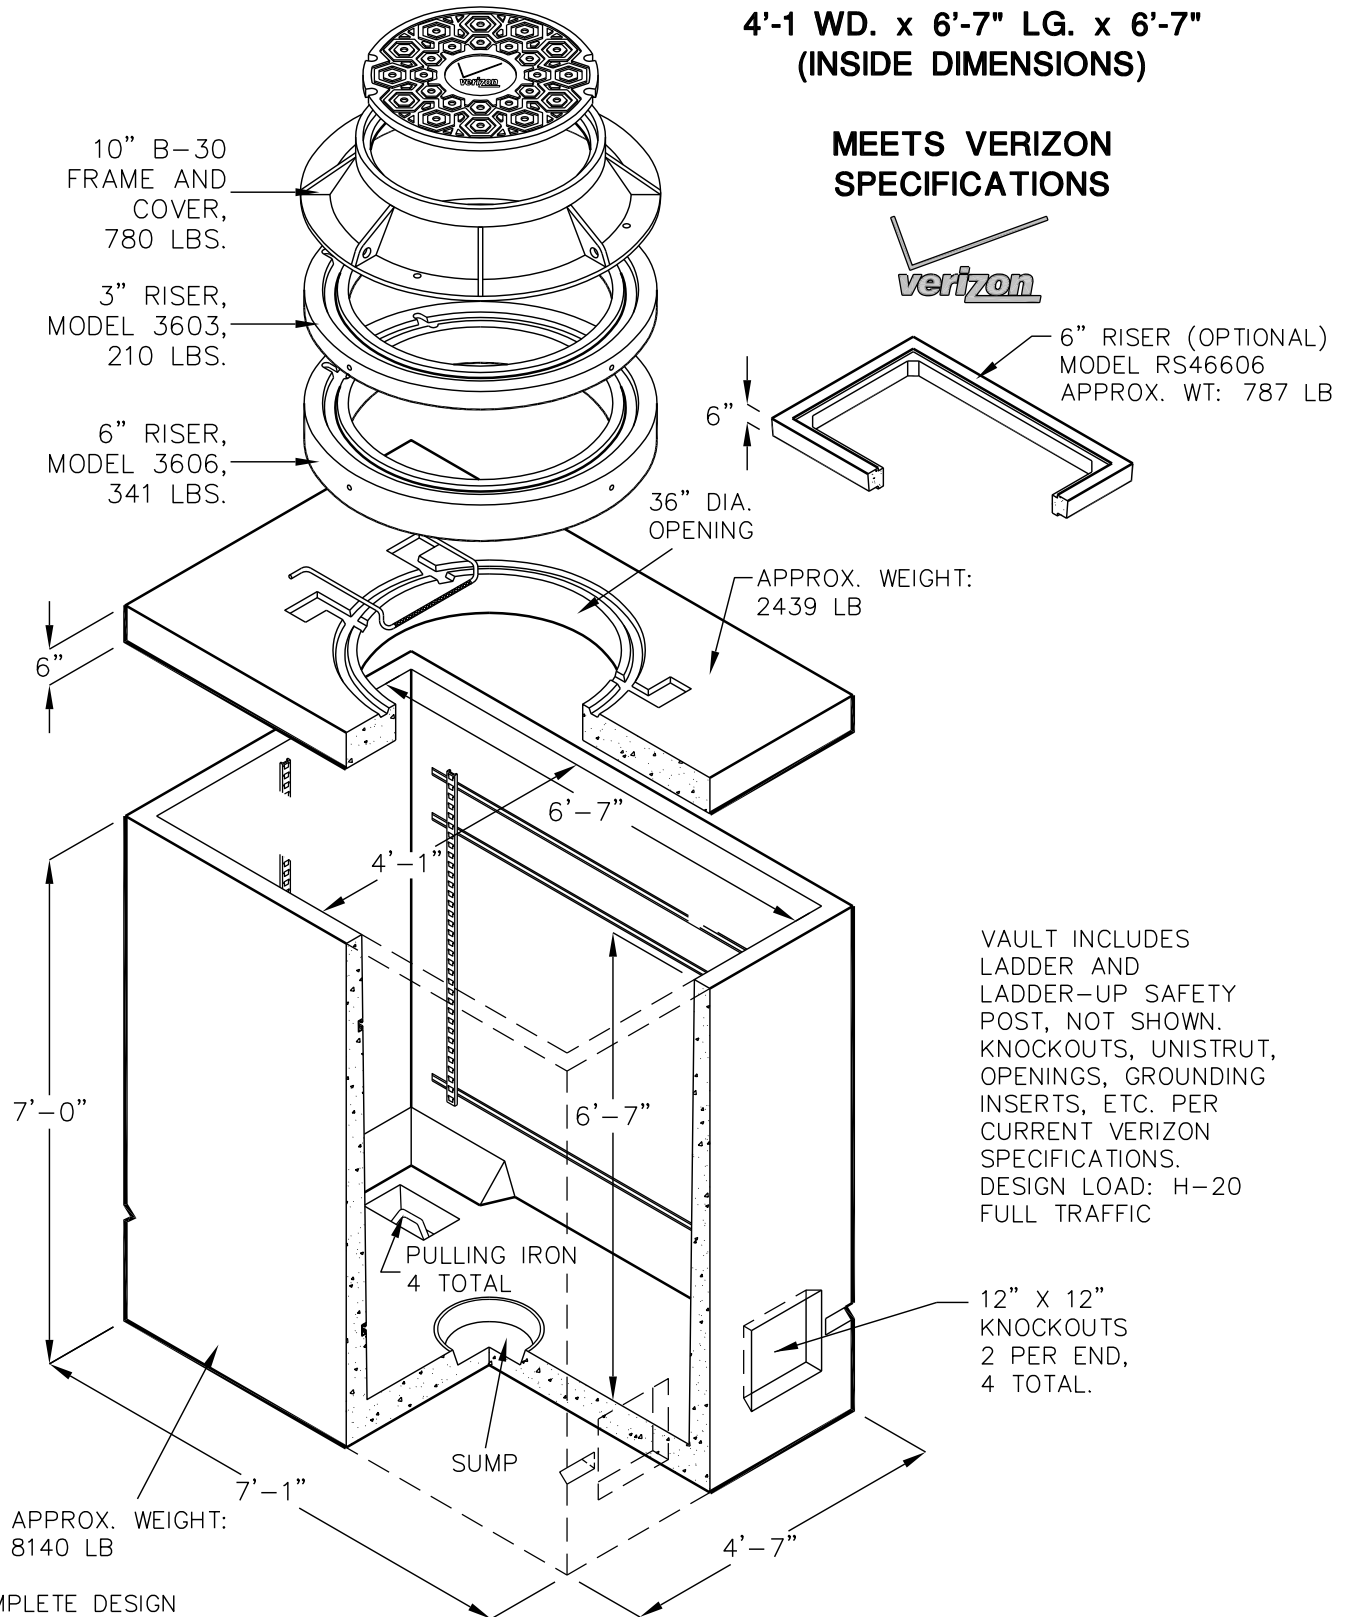

VERIZON 466-66

PULLBOX

4'-1" WD. x 6'-7" LG. x 6'-7"
(INSIDE DIMENSIONS)

FOR COMPLETE DESIGN
AND PRODUCT INFORMATION,
CONTACT JENSEN PRECAST.