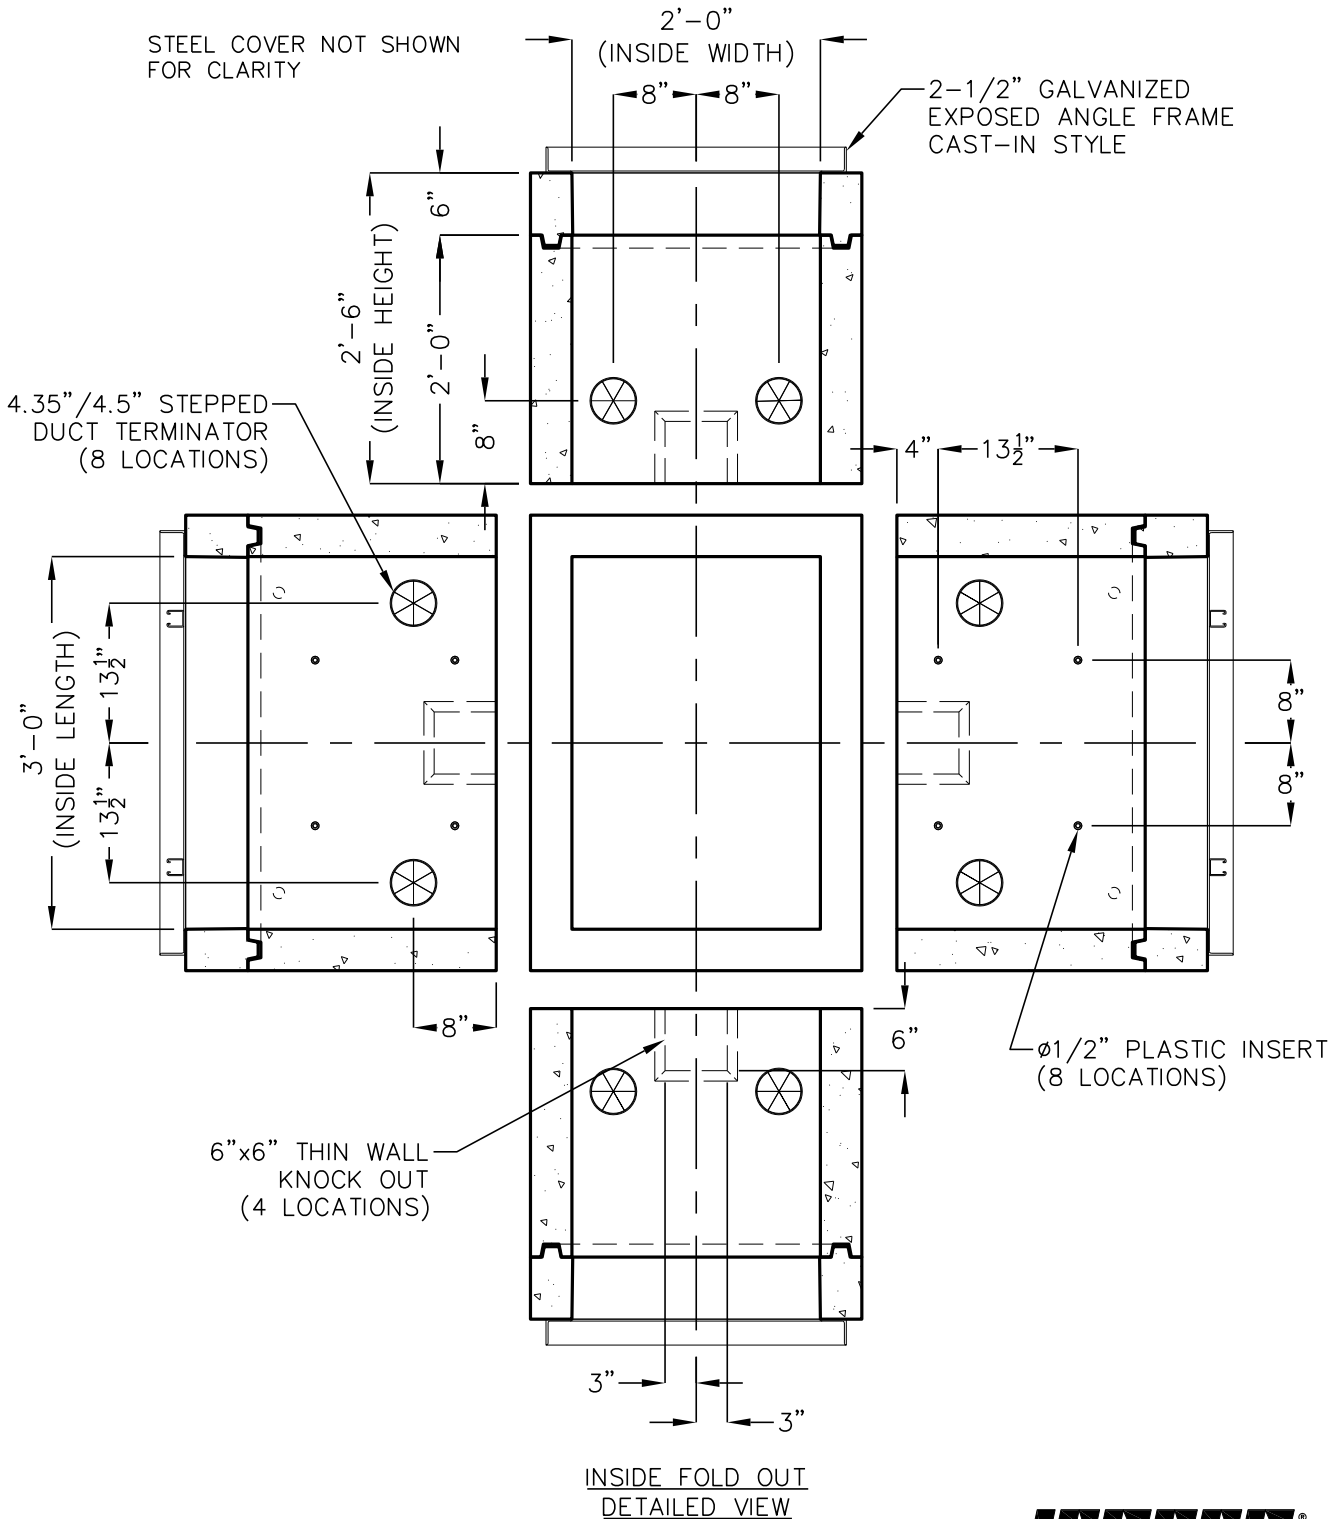

at&t Northern California
Nevada

2'-0"x3'-0"x2'-6"
AT&T SPLICE BOX
TRAFFIC RATED DRAG OFF COVER
AT&T OIN: 100070130

JENSEN
PRECAST EST. 1968

Jensen Precast reserves the right to make changes to product design and/or dimensions without notice. Please contact Jensen Precast whenever necessary for confirmation or advice on product design.