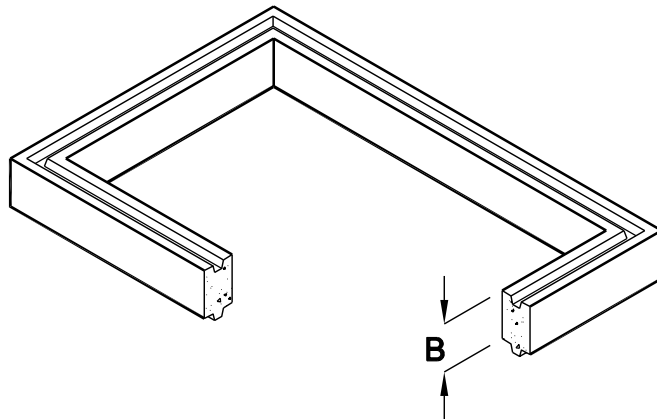

STANDARD NON ADJUSTABLE COVERS			
MODEL NO.	A	DESIGN LOAD	WEIGHT
CA3048C6I	6"	INCIDENTAL H-20	560 LBS.
CA3048C6P	6"	PEDESTRIAN	490 LBS.

3048 INTERCEPT PULLBOX

MODEL PB3048-I
30" WD. x 48" LG. x 30" H.
(INSIDE DIMENSIONS)

RISERS		
MODEL NO.	B	WEIGHT
RS304806	6"	283 LBS.
RS304812	12"	567 LBS.

FOR COMPLETE DESIGN
AND PRODUCT INFORMATION,
CONTACT JENSEN PRECAST.