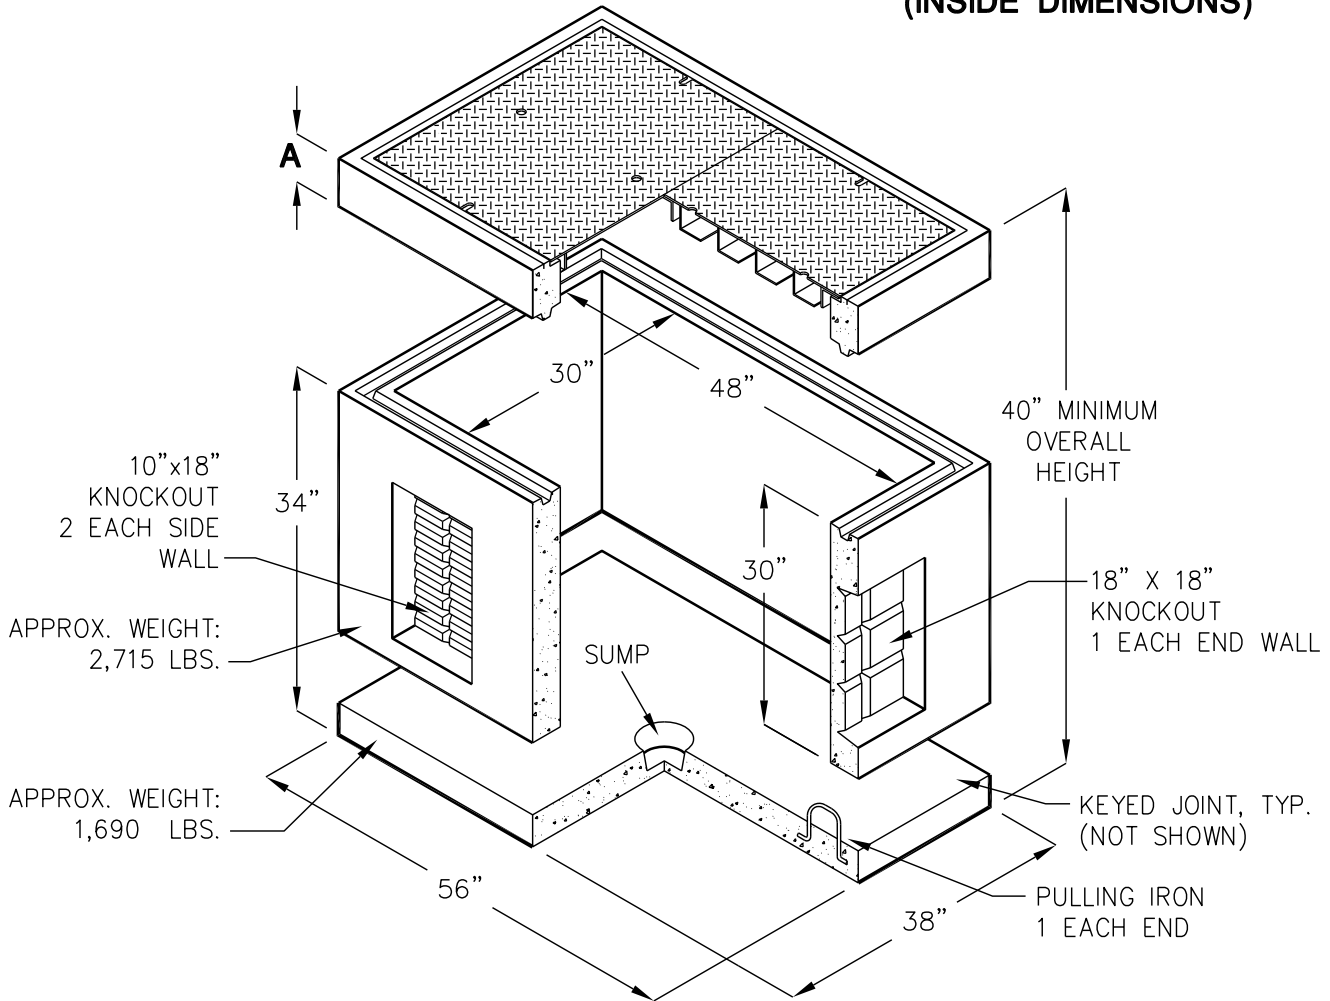

STANDARD NON ADJUSTABLE COVERS			
MODEL NO.	A	DESIGN LOAD	WEIGHT
CA3048C6I	6"	INCIDENTAL H-20	560 LBS.
CA3048C6P	6"	PEDESTRIAN	490 LBS.

3048 INTERCEPT PULLBOX

MODEL PB3048-I
30" WD. x 48" LG. x 30" H.
(INSIDE DIMENSIONS)

RISERS		
MODEL NO.	B	WEIGHT
RS304806	6"	283 LBS.
RS304812	12"	567 LBS.

FOR COMPLETE DESIGN
AND PRODUCT INFORMATION,
CONTACT JENSEN PRECAST.