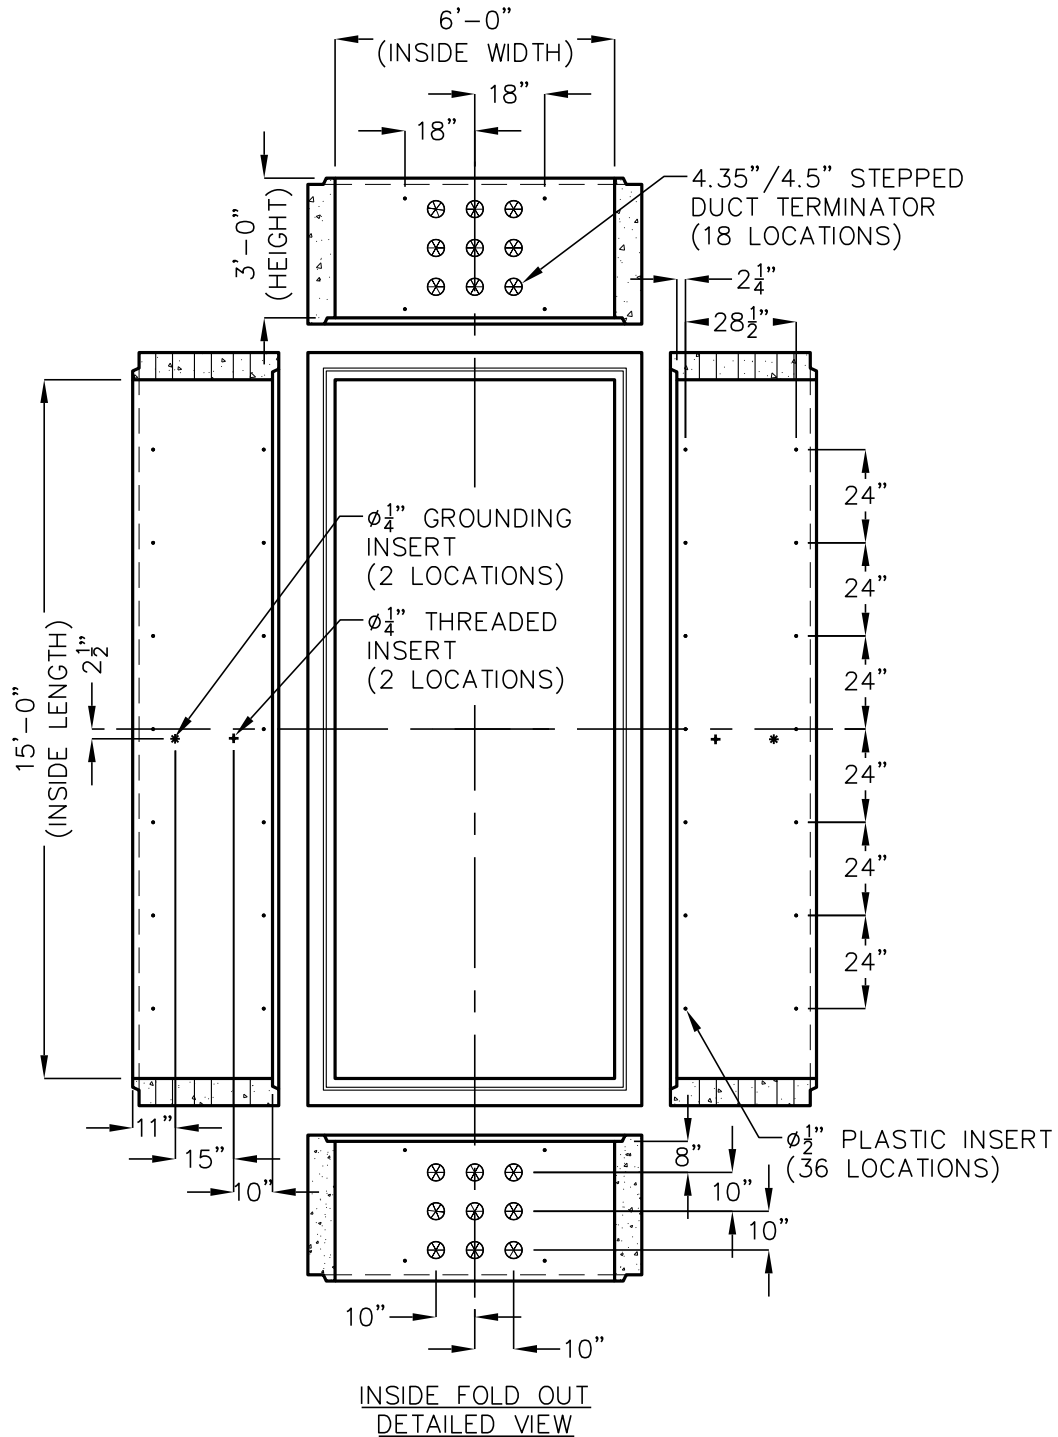

at&t Northern California
Nevada

6'-0"x15'-0"x3'-0"

AT&T MANHOLE

CENTER DUCT EXTENSION
RACKED AND PAINTED

AT&T OIN: 100061892

Jensen Precast reserves the right to make changes to product design and/or dimensions without notice. Please contact Jensen Precast whenever necessary for confirmation or advice on product design.