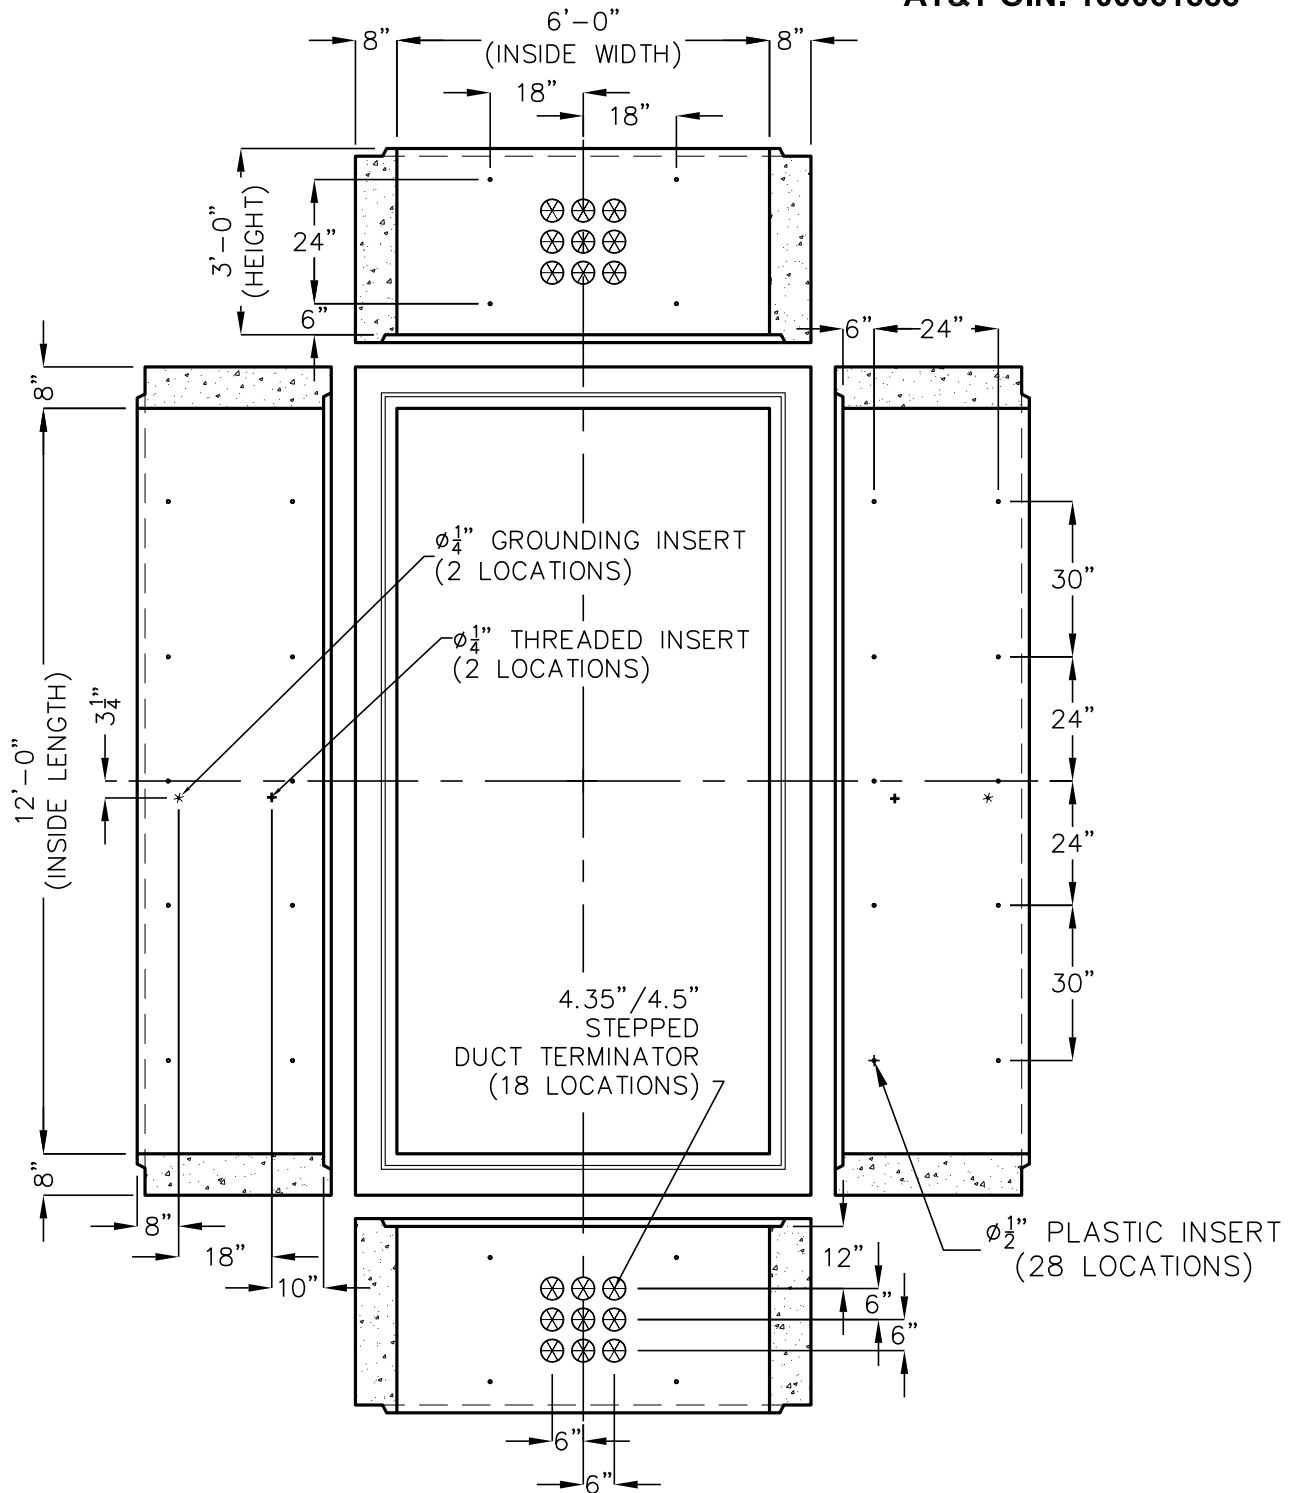

at&t Northern California  
Nevada

6'-0"x12'-0"x3'-0"

**AT&T MANHOLE**

CENTER DUCT EXTENSION  
RACKED AND PAINTED

AT&T OIN: 100061888

INSIDE FOLD OUT  
DETAILED VIEW

**JENSEN**  
PRECAST EST. 1968

Jensen Precast reserves the right to make changes to product design and/or dimensions without notice. Please contact Jensen Precast whenever necessary for confirmation or advice on product design.