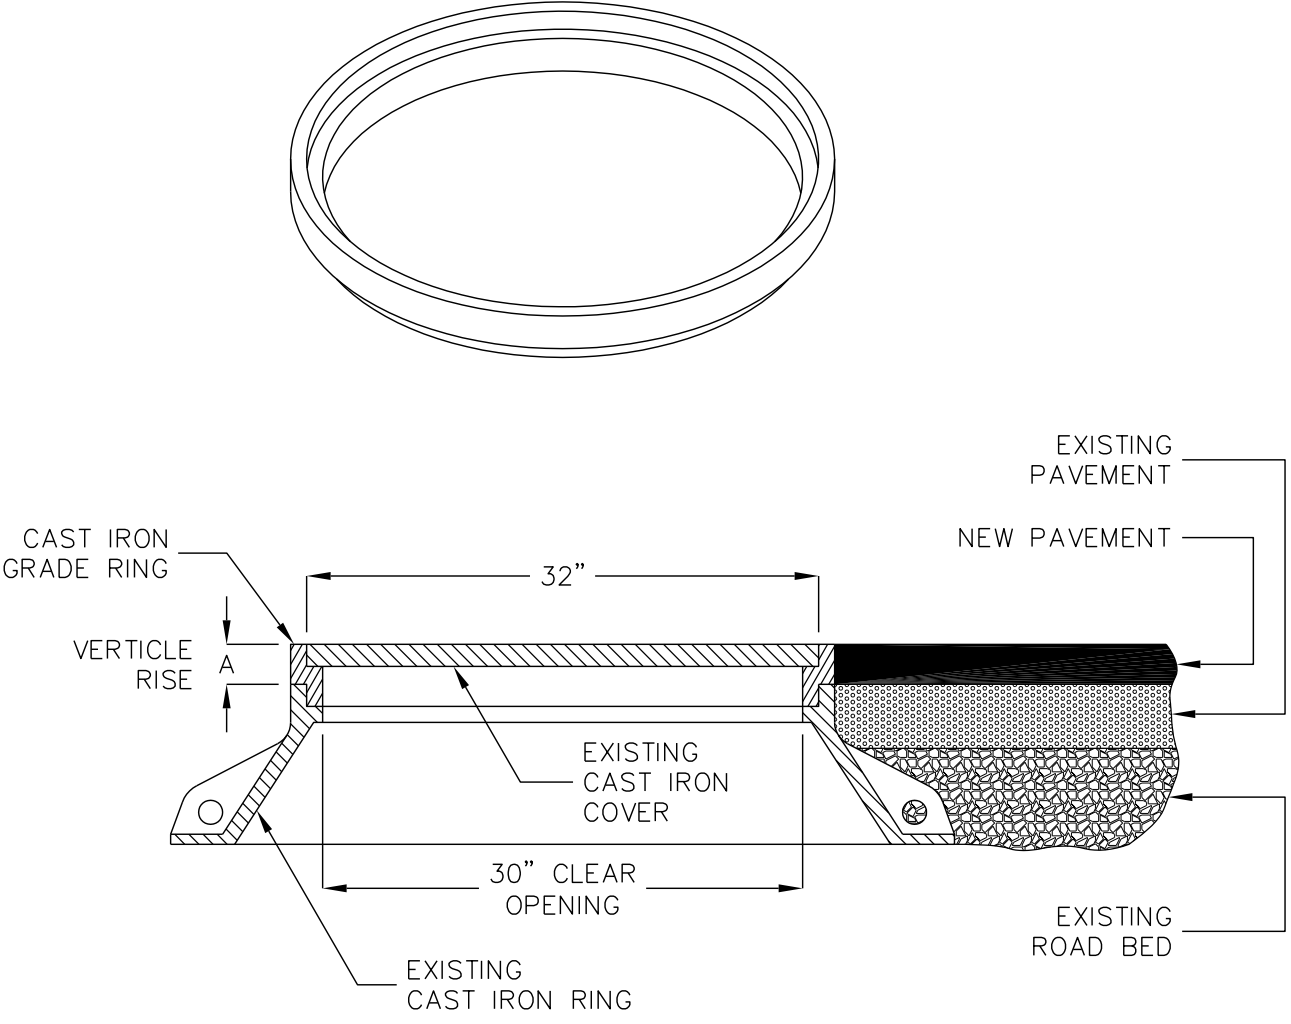

GRADE RING

CAST IRON, 30" I.D.

MODEL	A	WEIGHT
G-2200	2"	105 LBS
G-2201	2 1/2"	125 LBS
G-2202	3"	135 LBS

FOR COMPLETE DESIGN AND PRODUCT INFORMATION CONTACT JENSEN PRECAST.