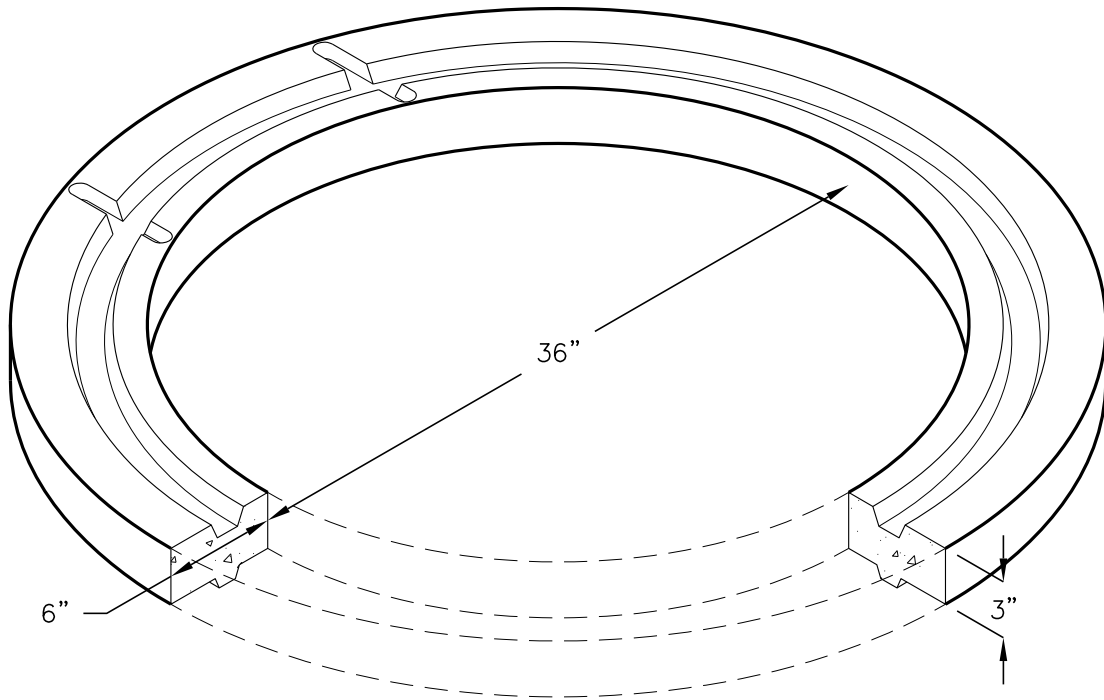

# 36" INSIDE DIAMETER x 3" AT&T GRADE RING

AT&T OIN: 100061962

WEIGHT: 225 LBS

F 8/17/2015 GR364803.DWG ©2015

**JENSEN**  
PRECAST EST. 1968

Jensen Precast reserves the right to make changes to product design and/or dimensions without notice. Please contact Jensen Precast whenever necessary for confirmation or advice on product design.