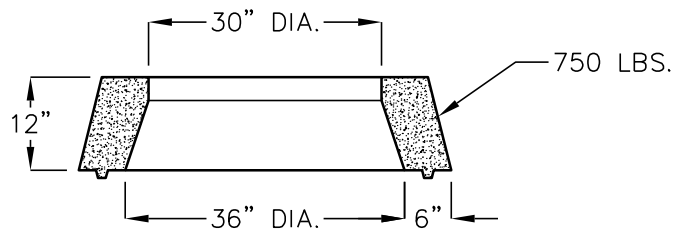

PEDESTRIAN RATED
CAST IRON RING AND COVER
30" DIA. CLEAR OPENING

PEDESTRIAN RATED MANHOLE COVER FOR SIDEWALK APPLICATIONS MODEL R30

**SECTION VIEW
3630-R12 REDUCER**

FOR COMPLETE DESIGN
AND PRODUCT INFORMATION
CONTACT JENSEN PRECAST.