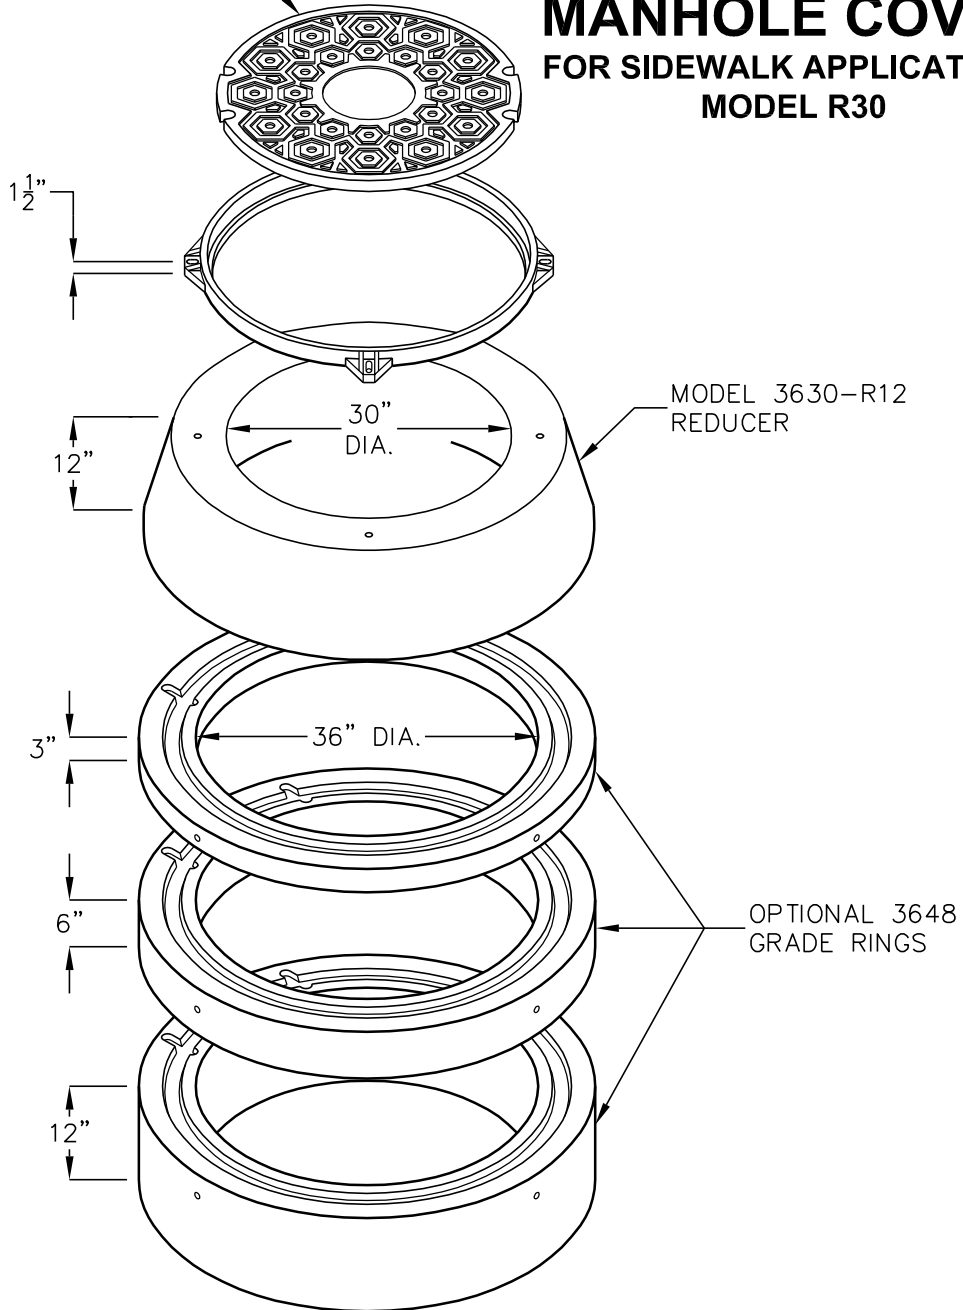

PEDESTRIAN RATED
CAST IRON RING AND COVER
30" DIA. CLEAR OPENING

PEDESTRIAN RATED MANHOLE COVER FOR SIDEWALK APPLICATIONS MODEL R30

**SECTION VIEW
3630-R12 REDUCER**

FOR COMPLETE DESIGN
AND PRODUCT INFORMATION
CONTACT JENSEN PRECAST.