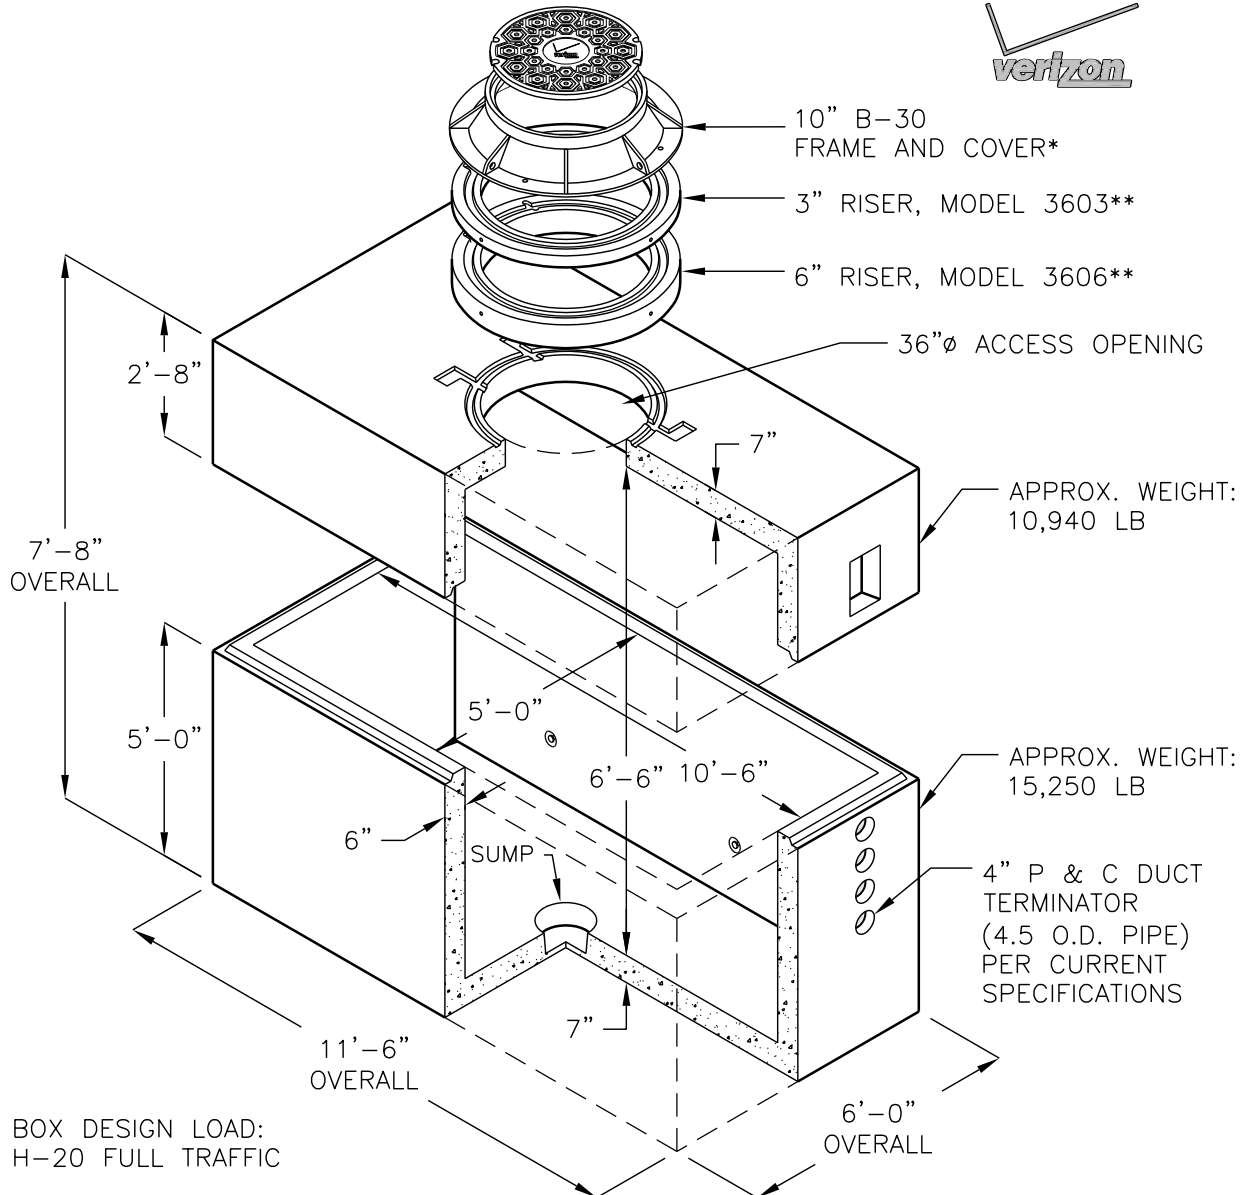

# VERIZON 510-6 MANHOLE

5'-0" WD. x 10'-6" LG. x 6'-6" H.  
(INSIDE DIMENSIONS)

MEETS VERIZON  
SPECIFICATIONS

KNOCKOUTS, DUCT TERMINATORS,  
RACKING, AND LADDER PER CURRENT  
VERIZON SPECIFICATIONS.

FOR COMPLETE DESIGN  
AND PRODUCT INFORMATION,  
CONTACT JENSEN PRECAST.

### WHEN ORDERING:

THE STANDARD VERIZON 510-6 KIT  
INCLUDES:

VAULT TOP & BASE, B-30 COVER, 3" AND  
6" GRADE RINGS, LADDER, 2 STEP RUNGS,  
AND RACKING.