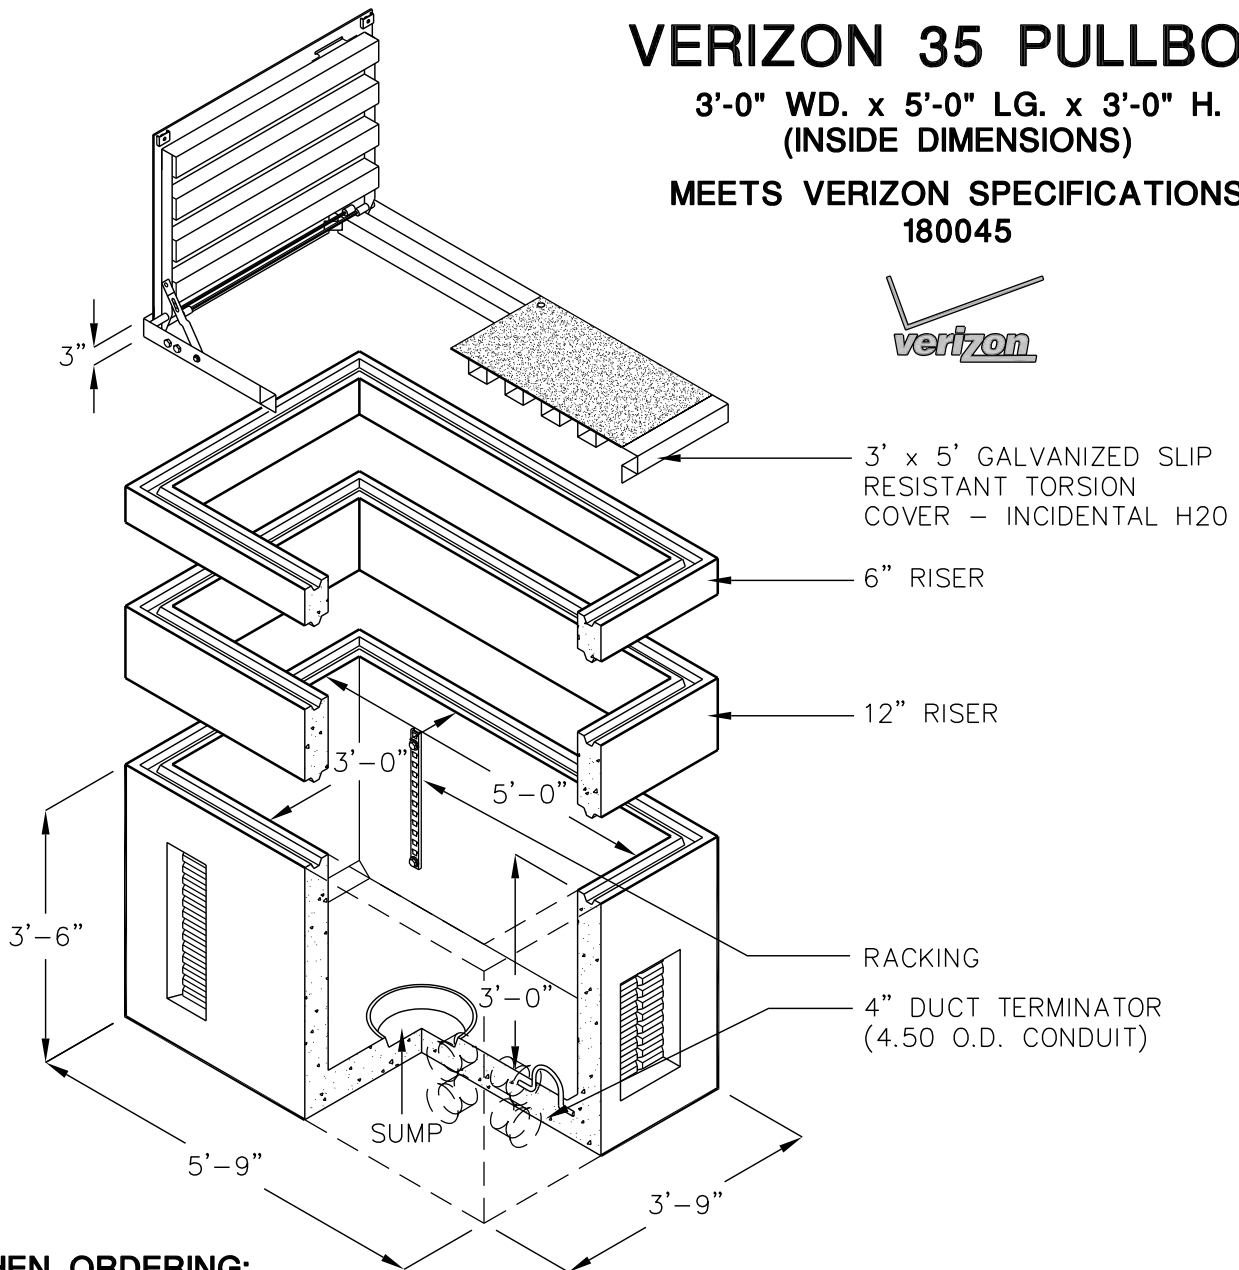

# VERIZON 35 PULLBOX

3'-0" WD. x 5'-0" LG. x 3'-0" H.  
(INSIDE DIMENSIONS)

MEETS VERIZON SPECIFICATIONS  
180045

## WHEN ORDERING:

THE STANDARD VERIZON 35 KIT INCLUDES BOX, RS3512 RISER, RS3506 RISER, AND 35ATIVERIZON INCIDENTAL H2O COVER (RACKING INCLUDED).

KNOCKOUTS, DUCT TERMINATORS, RACKING, PULLING IRONS, ETC. PER CURRENT VERIZON SPECIFICATIONS.