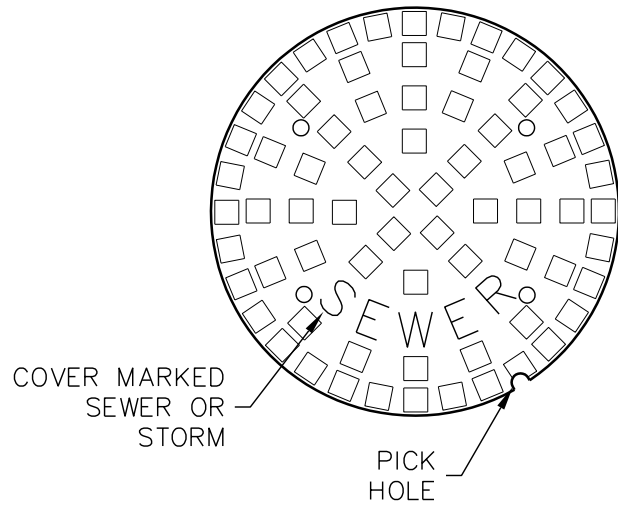

# A1092

## LOW PROFILE FRAME AND COVER

FOR COMPLETE DESIGN  
AND PRODUCT INFORMATION  
CONTACT JENSEN PRECAST.