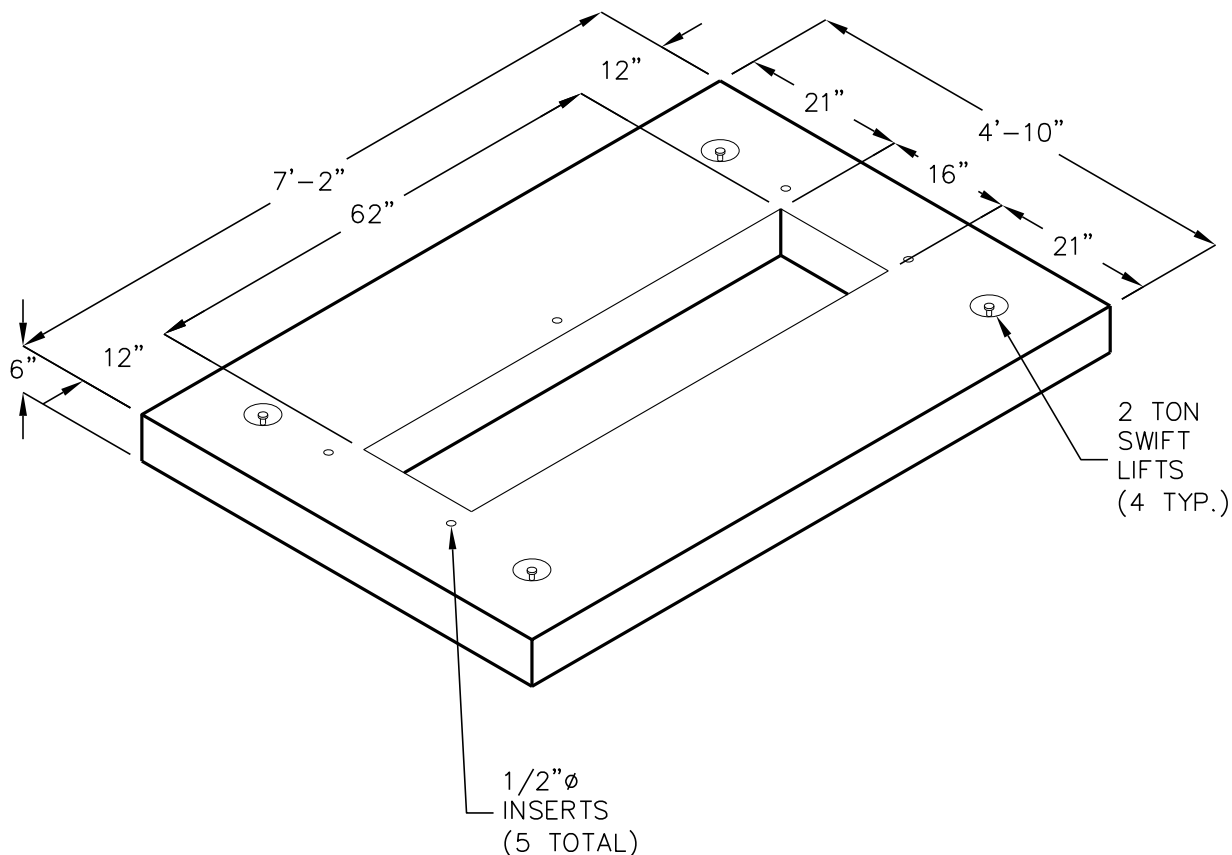

504 VAULT CONVERSION

FOR 3 PHASE STEEL
JUNCTION ENCLOSURE
STOCK NO. 24-0724

FOR COMPLETE DESIGN AND PRODUCT INFORMATION CONTACT JENSEN PRECAST.

Jensen Precast reserves the right to make changes to product design and/or dimensions without notice. Please contact Jensen Precast whenever necessary for confirmation or advice on product design.