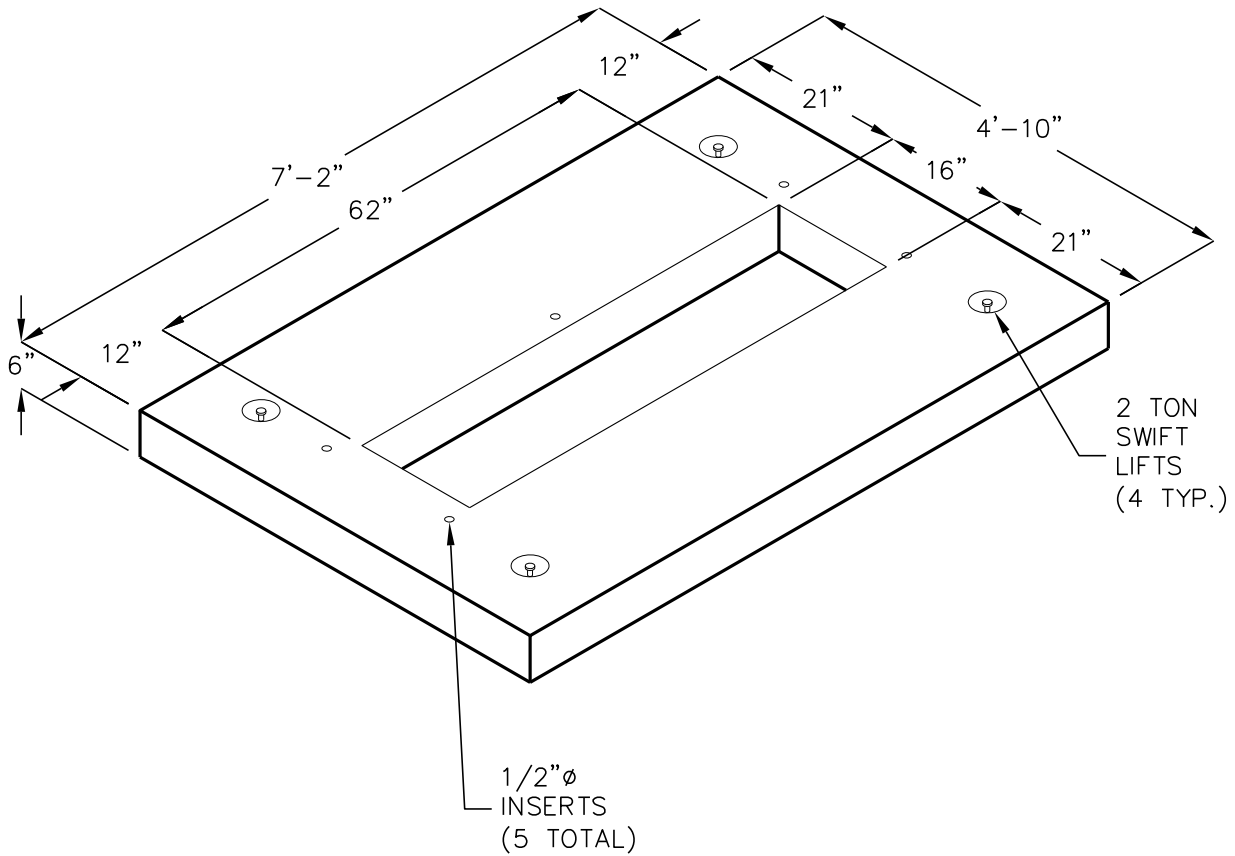

# 504 VAULT CONVERSION

**FOR 3 PHASE STEEL  
JUNCTION ENCLOSURE  
STOCK NO. 24-0724**

FOR COMPLETE DESIGN AND PRODUCT INFORMATION CONTACT JENSEN PRECAST.

Jensen Precast reserves the right to make changes to product design and/or dimensions without notice. Please contact Jensen Precast whenever necessary for confirmation or advice on product design.