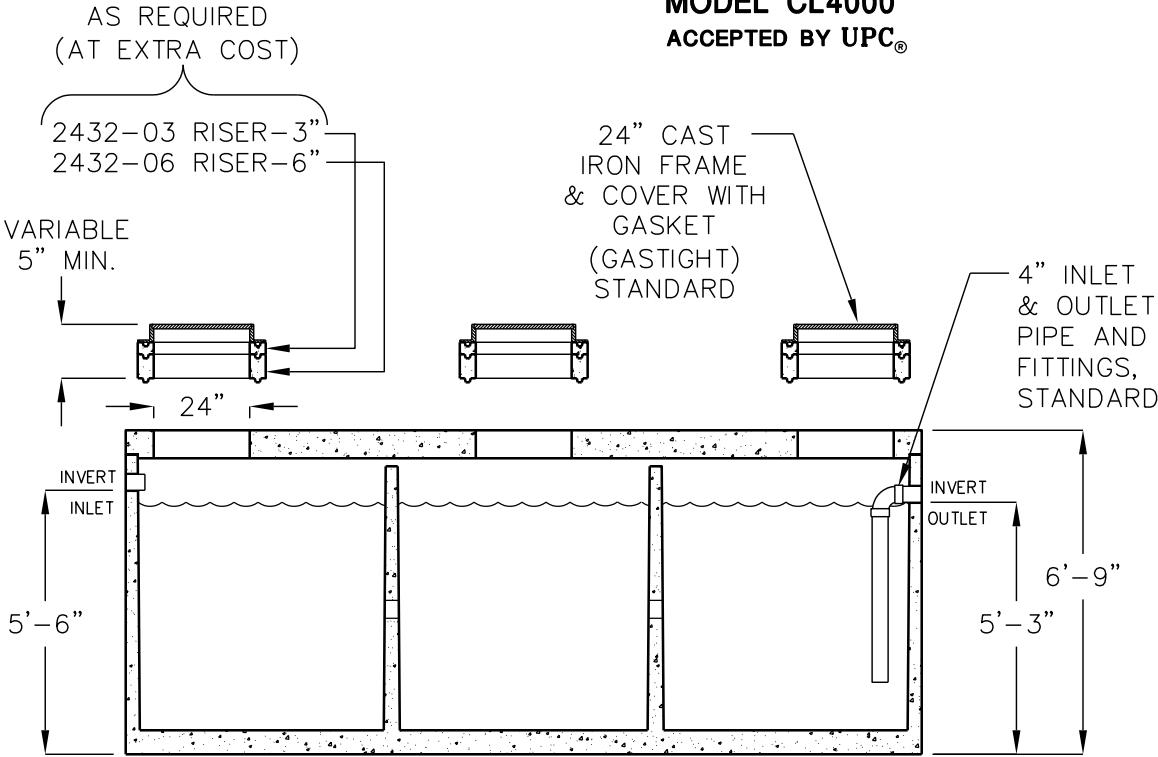

4000 GALLON CLARIFIER

MODEL CL4000
ACCEPTED BY UPC®

SIDE VIEW (CUTAWAY)

TOP VIEW
(COVERS REMOVED)

LIQUID CAPACITY: 4,000 GALLONS.

BOX DESIGN LOAD: H-20 TRAFFIC FROM
1' TO 5' OF SOIL COVER.

FOR COMPLETE DESIGN AND PRODUCT
INFORMATION CONTACT JENSEN PRECAST.