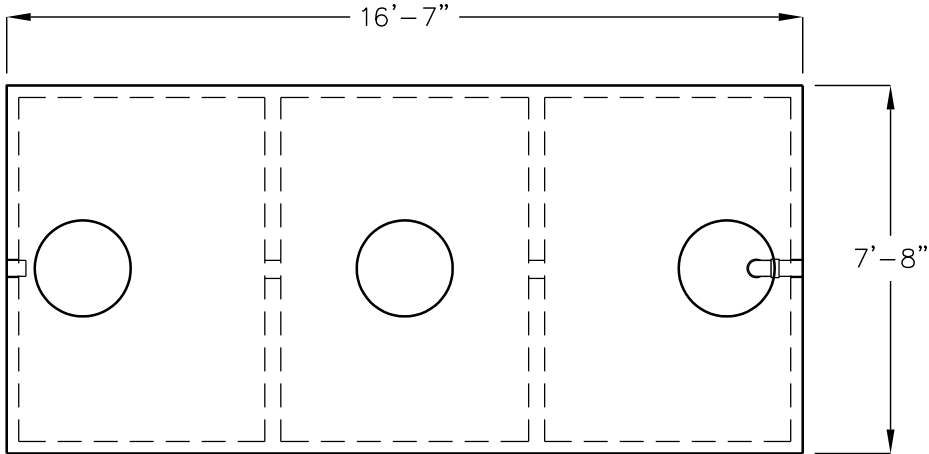

4000 GALLON CLARIFIER

MODEL CL4000
ACCEPTED BY UPC®

SIDE VIEW (CUTAWAY)

TOP VIEW
(COVERS REMOVED)

LIQUID CAPACITY: 4,000 GALLONS.

BOX DESIGN LOAD: H-20 TRAFFIC FROM
1' TO 5' OF SOIL COVER.

FOR COMPLETE DESIGN AND PRODUCT
INFORMATION CONTACT JENSEN PRECAST.