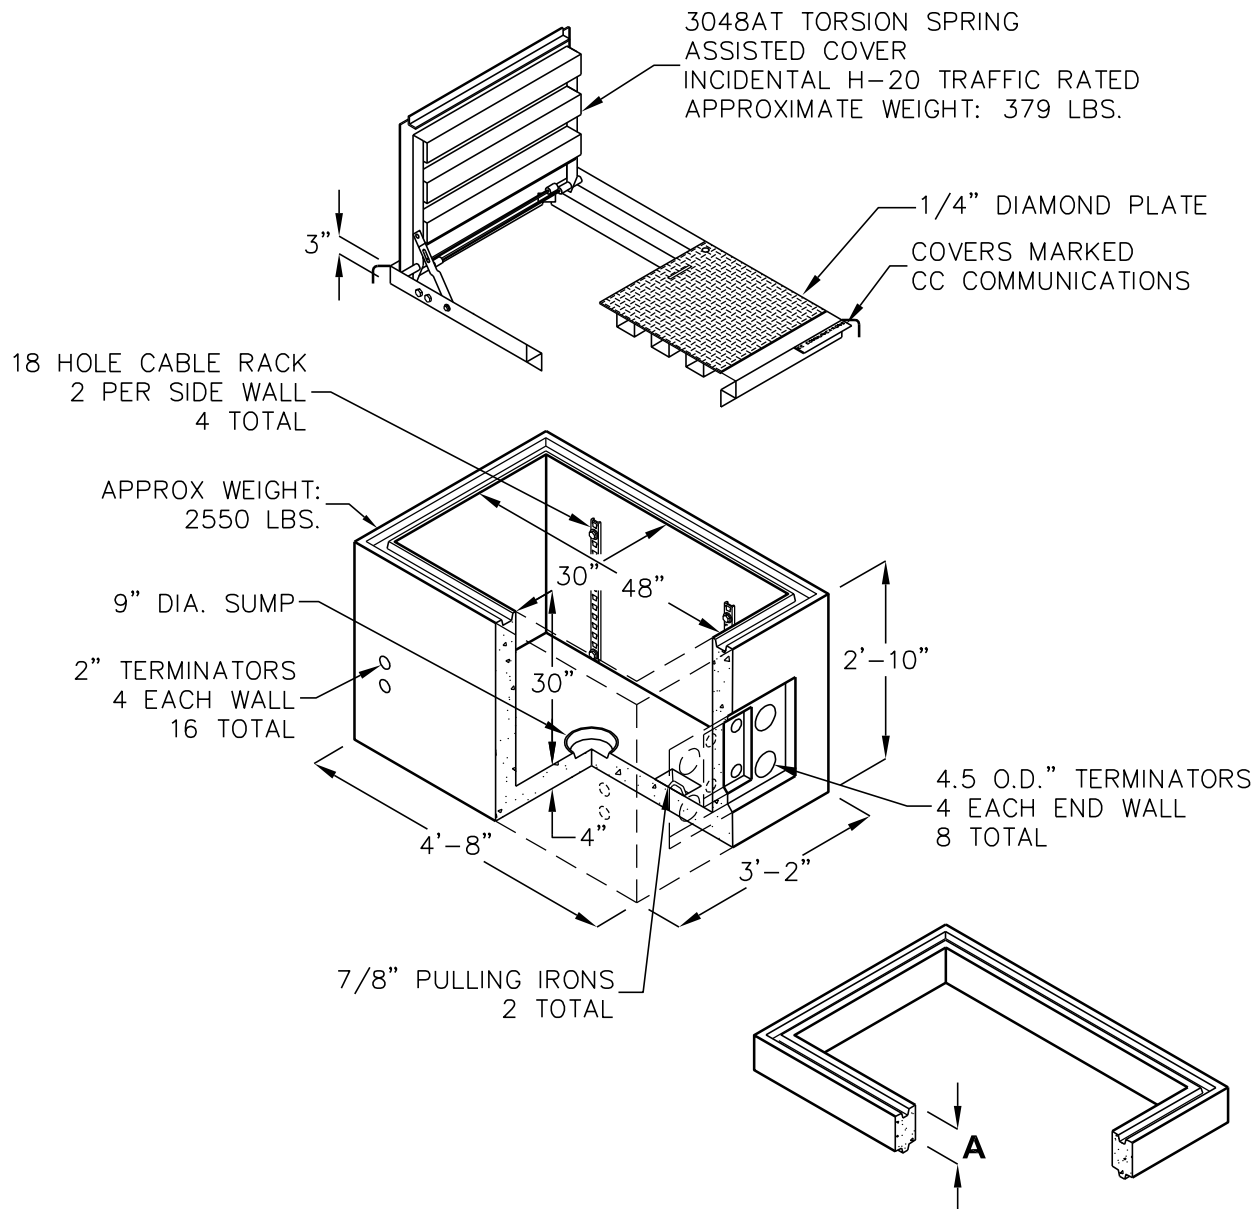

UV3048 PULLBOX

30"x48"x30"
(NOMINAL INSIDE DIMENSIONS)

CC COMMUNICATIONS

DUCT TERMINATORS, KNOCKOUTS, RACKING, ETC. PER CURRENT CC COMMUNICATIONS SPECIFICATIONS.

DESIGN LOAD: INCIDENTAL H-20 WHEEL LOADING.
SUITABLE FOR USE IN OFF STREET LOCATIONS WHERE NOT SUBJECT TO HIGH DENSITY TRAFFIC.

FOR COMPLETE DESIGN AND PRODUCT INFORMATION CONTACT JENSEN PRECAST.

OPTIONAL RISERS (EXTENSIONS)		
MODEL NO.	A	WEIGHT
RS304806	6"	283 LBS.
RS304812	12"	567 LBS.