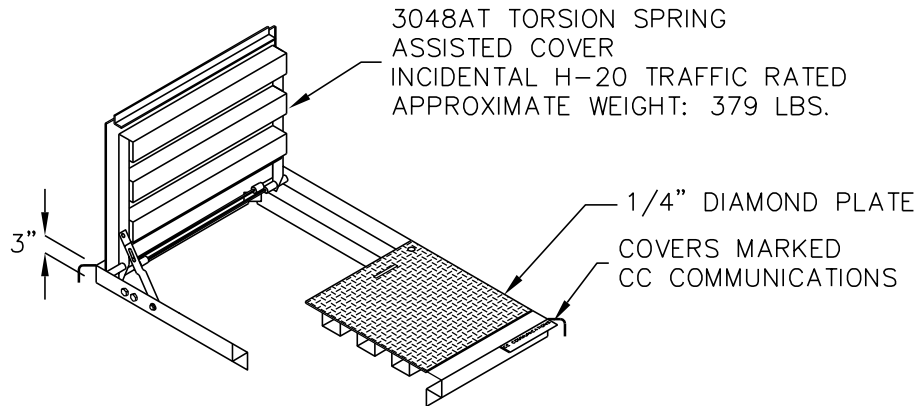

UV3048- I INTERCEPT PULLBOX

30"x48"x30"

(NOMINAL INSIDE DIMENSIONS)

CC COMMUNICATIONS

DUCT TERMINATORS, KNOCKOUTS, RACKING, ETC. PER CURRENT CC COMMUNICATIONS SPECIFICATIONS.

DESIGN LOAD: INCIDENTAL H-20 WHEEL LOADING. SUITABLE FOR USE IN OFF STREET LOCATIONS WHERE NOT SUBJECT TO HIGH DENSITY TRAFFIC.

FOR COMPLETE DESIGN AND PRODUCT INFORMATION CONTACT JENSEN PRECAST.

OPTIONAL RISERS (EXTENSIONS)		
MODEL NO.	A	WEIGHT
RS304806	6"	283 LBS.
RS304812	12"	567 LBS.

Jensen Precast reserves the right to make changes to product design and/or dimensions without notice. Please contact Jensen Precast whenever necessary for confirmation or advice on product design.