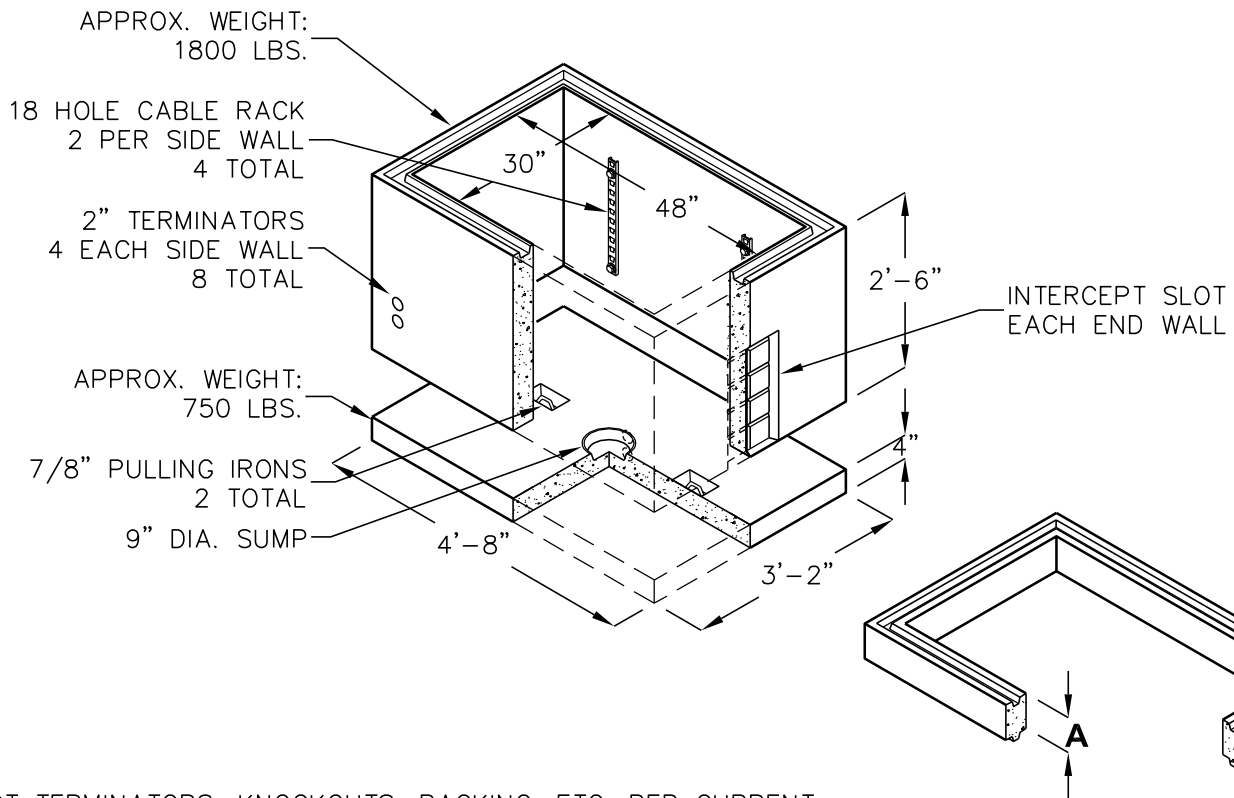

UV3048- I INTERCEPT PULLBOX

30"x48"x30"

(NOMINAL INSIDE DIMENSIONS)

CC COMMUNICATIONS

DUCT TERMINATORS, KNOCKOUTS, RACKING, ETC. PER CURRENT CC COMMUNICATIONS SPECIFICATIONS.

DESIGN LOAD: INCIDENTAL H-20 WHEEL LOADING. SUITABLE FOR USE IN OFF STREET LOCATIONS WHERE NOT SUBJECT TO HIGH DENSITY TRAFFIC.

FOR COMPLETE DESIGN AND PRODUCT INFORMATION CONTACT JENSEN PRECAST.

OPTIONAL RISERS (EXTENSIONS)		
MODEL NO.	A	WEIGHT
RS304806	6"	283 LBS.
RS304812	12"	567 LBS.

Jensen Precast reserves the right to make changes to product design and/or dimensions without notice. Please contact Jensen Precast whenever necessary for confirmation or advice on product design.