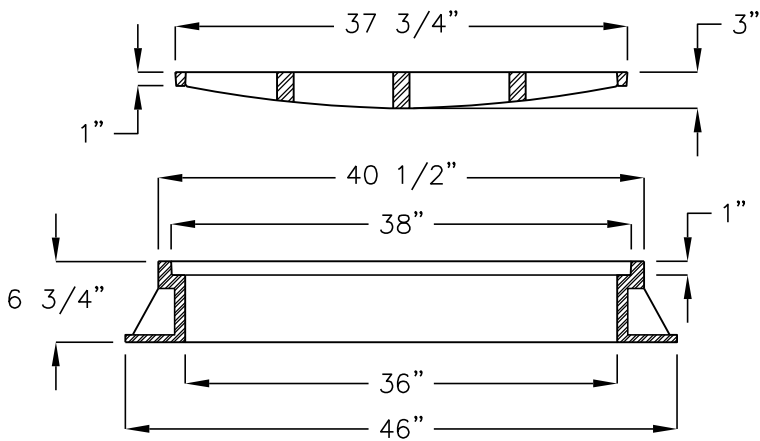

1462G

STORM OR SEWER
FRAME AND GRATE

FOR COMPLETE DESIGN
AND PRODUCT INFORMATION
CONTACT JENSEN PRECAST.