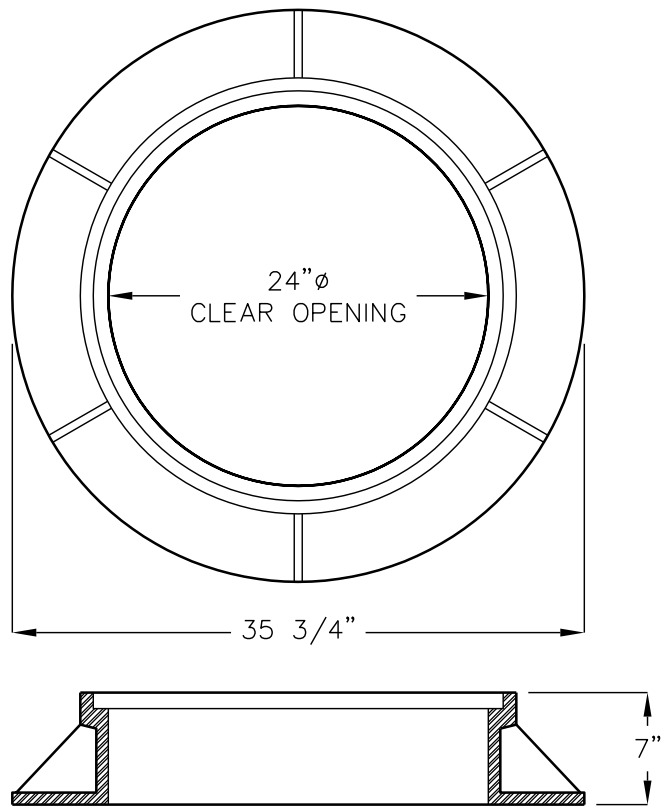

FRAME AND SLOTTED GRATE

24" X 7" FRAME
AND SLOTTED COVER

FOR COMPLETE DESIGN
AND PRODUCT INFORMATION
CONTACT JENSEN PRECAST.