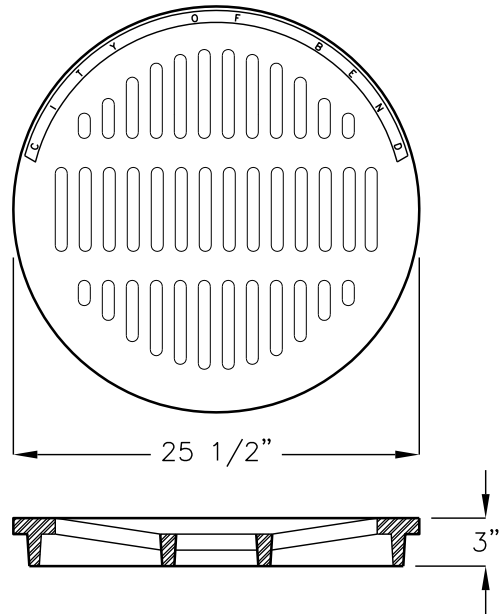

FRAME AND SLOTTED GRATE

24" X 7" FRAME
AND SLOTTED COVER

FOR COMPLETE DESIGN
AND PRODUCT INFORMATION
CONTACT JENSEN PRECAST.