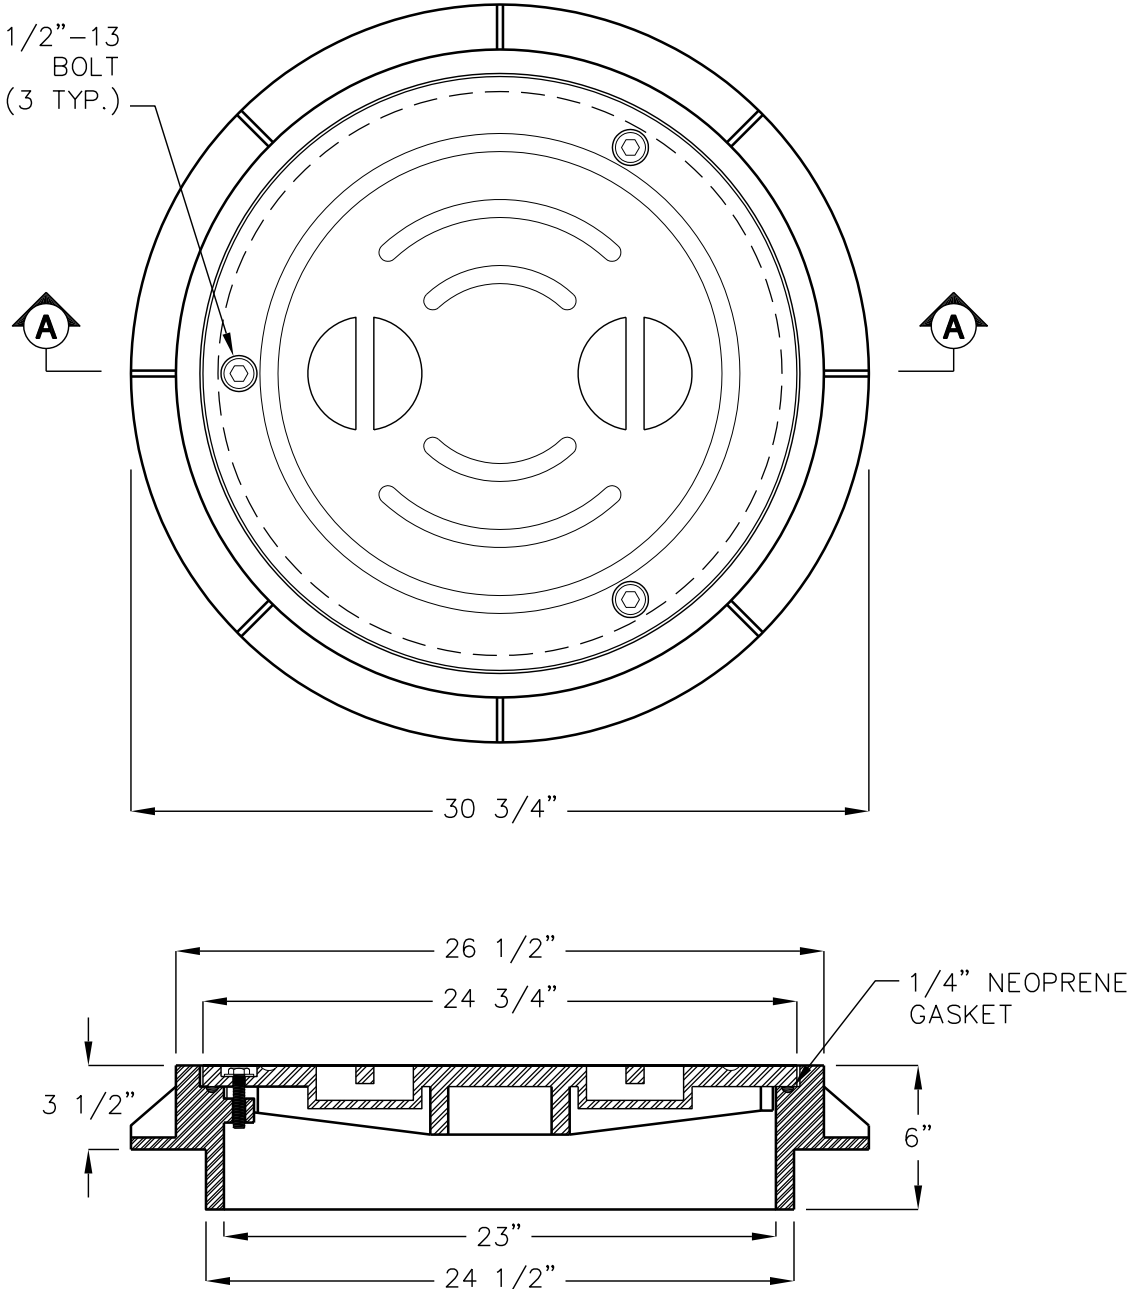

WATERTIGHT 24" FRAME AND COVER MODEL STD 804

SECTION A-A

FOR COMPLETE DESIGN
AND PRODUCT INFORMATION
CONTACT JENSEN PRECAST.