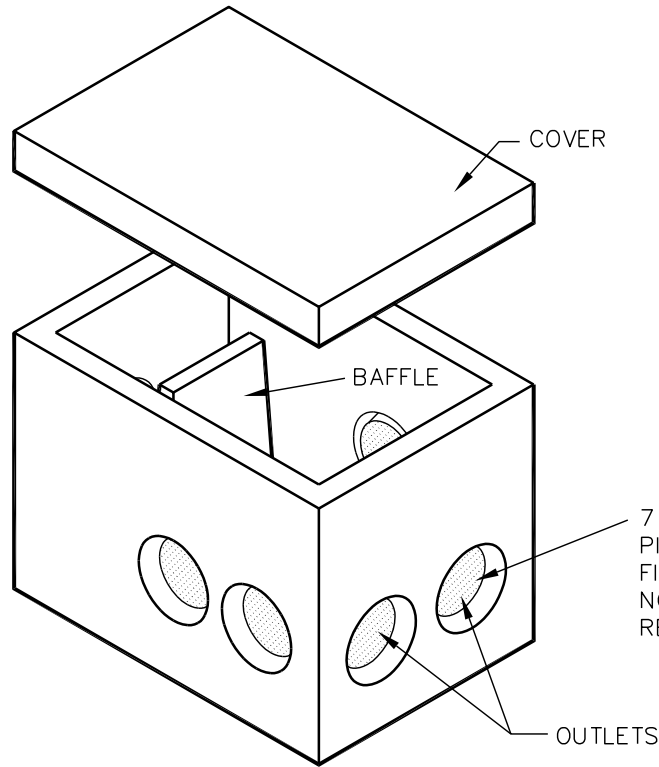

RESIDENTIAL DISTRIBUTION BOX

MODEL D6B

WEIGHT:

BOX - 160 LBS.
COVER - 45 LBS.

TOP VIEW

SECTION A-A

7 PLASTIC
PIPE SEALS,
FITS ALL 4" PIPE.
NO GROUT
REQUIRED.

FOR COMPLETE DESIGN
AND PRODUCT INFORMATION,
CONTACT JENSEN PRECAST.