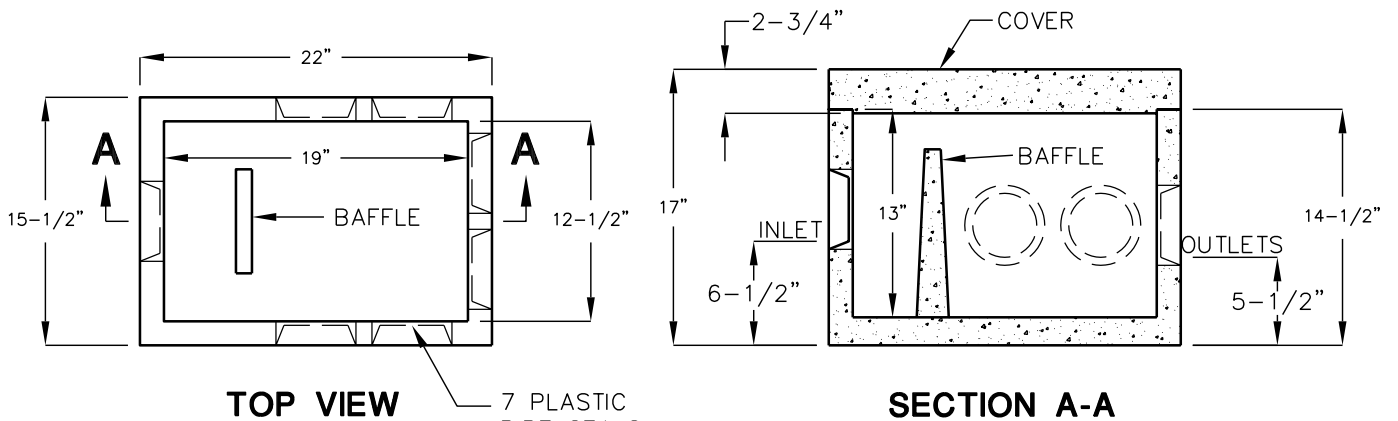

RESIDENTIAL DISTRIBUTION BOX

MODEL D6B

WEIGHT:

BOX - 160 LBS.
COVER - 45 LBS.

TOP VIEW

SECTION A-A

7 PLASTIC
PIPE SEALS,
FITS ALL 4" PIPE.
NO GROUT
REQUIRED.

FOR COMPLETE DESIGN
AND PRODUCT INFORMATION,
CONTACT JENSEN PRECAST.