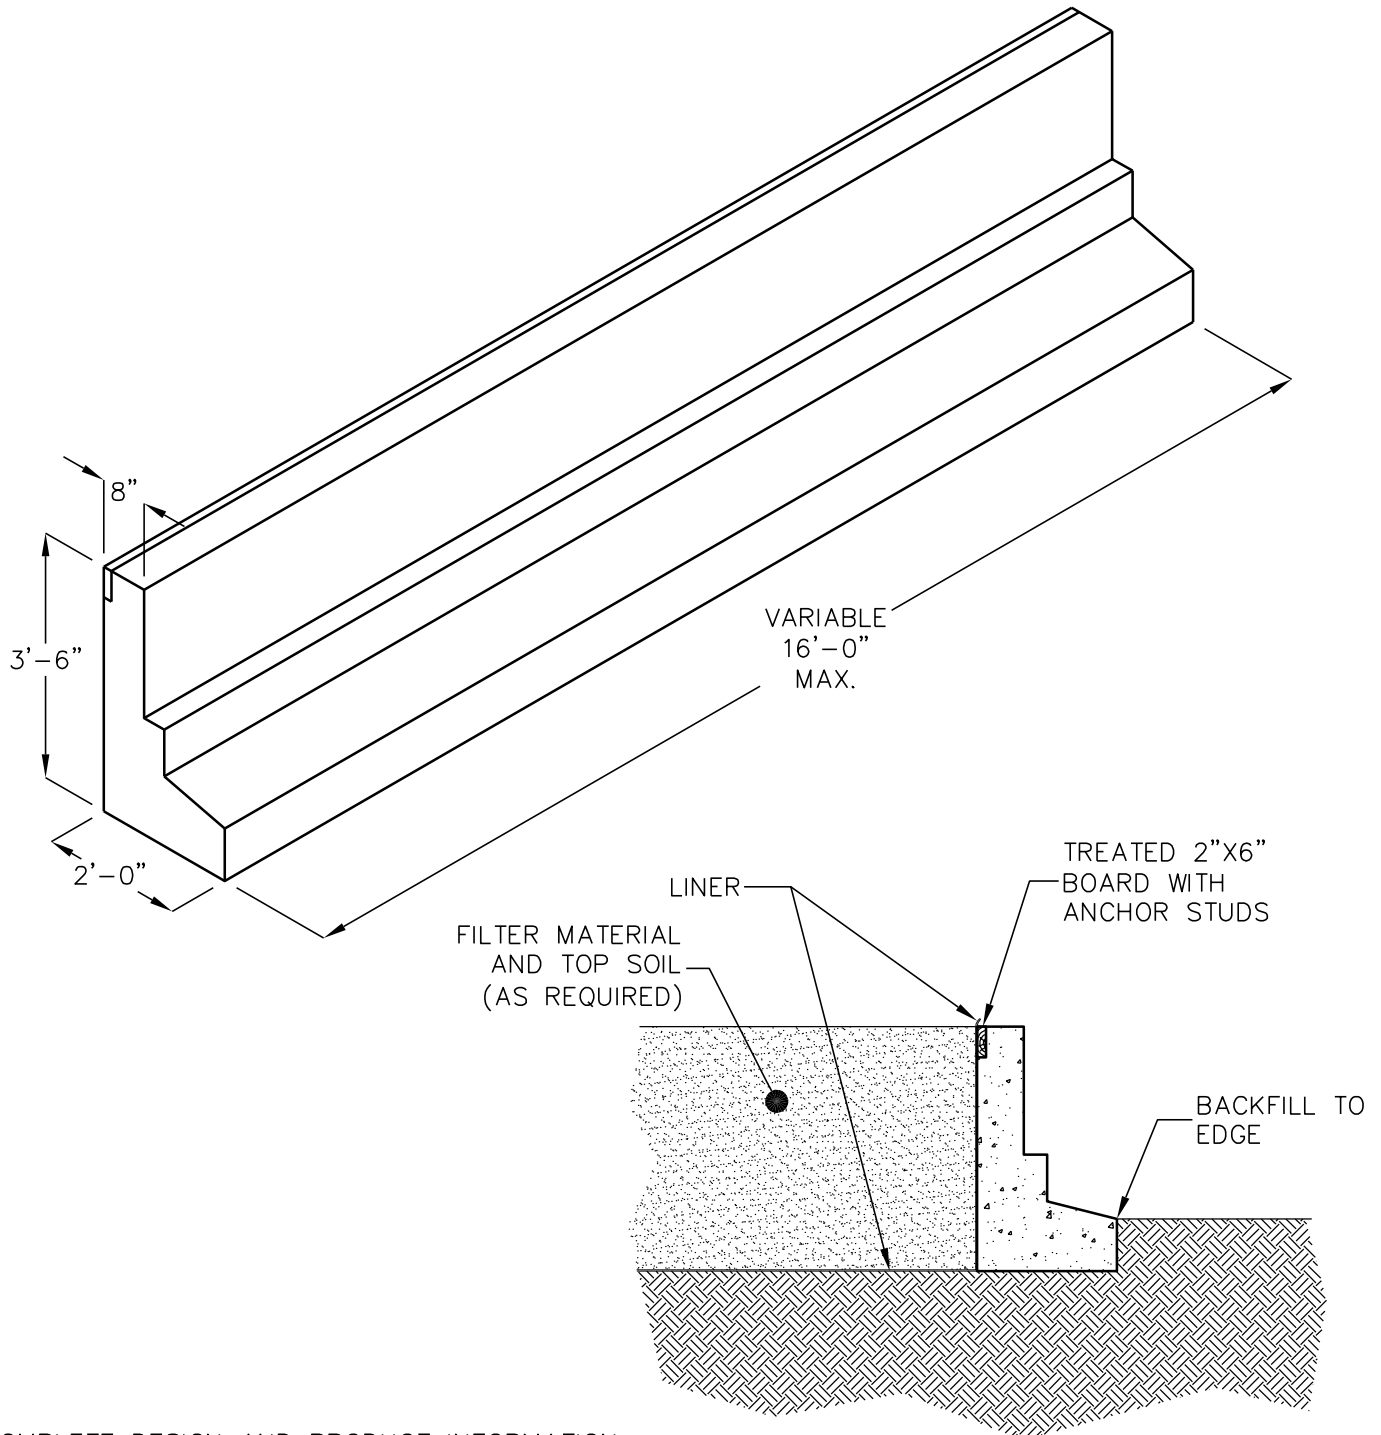

SAND FILTER CONTAINMENT BARRIER

16'-0" LONG, 3'-6" HIGH
(NOMINAL DIMENSIONS)

FOR COMPLETE DESIGN AND PRODUCT INFORMATION
CONTACT JENSEN PRECAST.