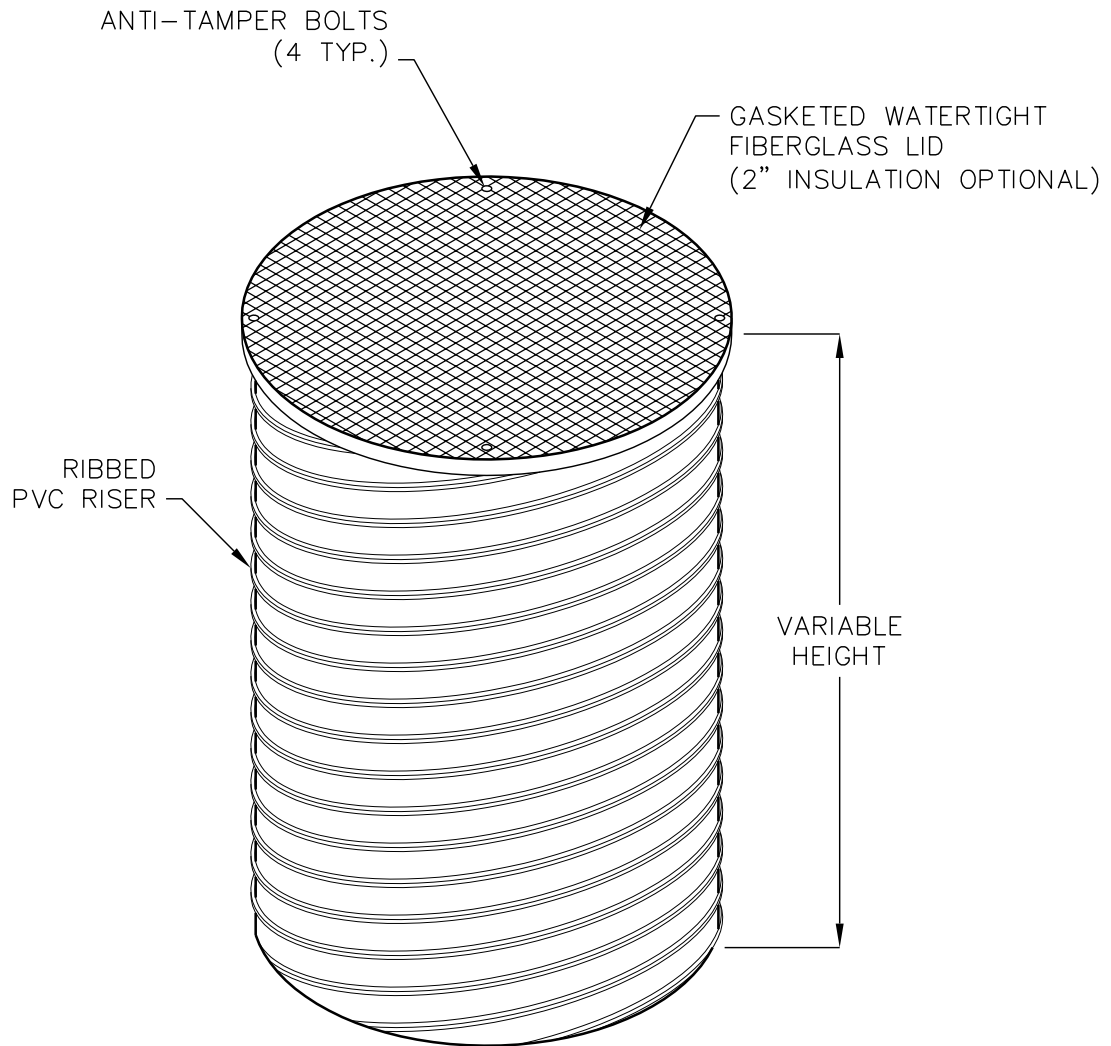

# PVC RISER AND LID

24" OR 30" DIAMETER

FOR COMPLETE DESIGN  
AND PRODUCT INFORMATION  
CONTACT JENSEN PRECAST.