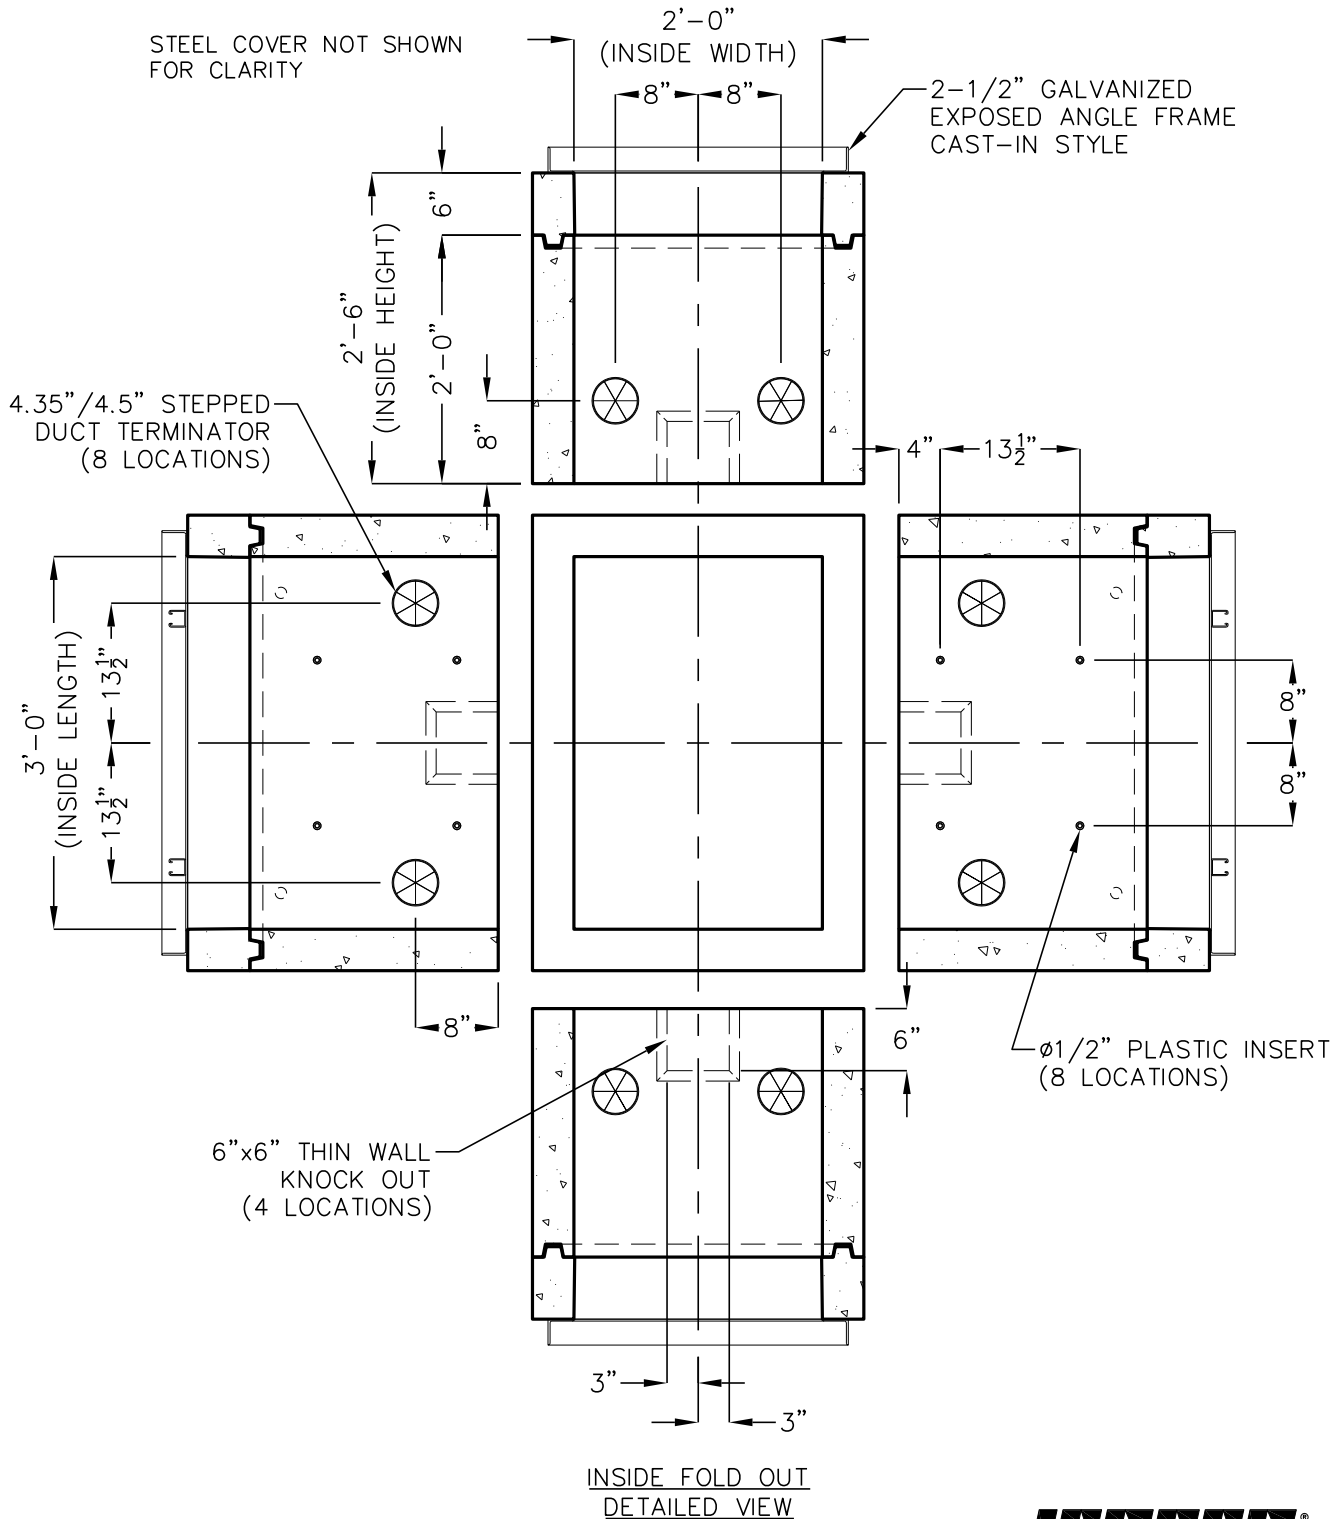

at&t Northern California
Nevada

2'-0"x3'-0"x2'-6"
AT&T SPLICE BOX
TRAFFIC RATED DRAG OFF COVER
AT&T OIN: 100070130

JENSEN
PRECAST EST. 1968

Jensen Precast reserves the right to make changes to product design and/or dimensions without notice. Please contact Jensen Precast whenever necessary for confirmation or advice on product design.