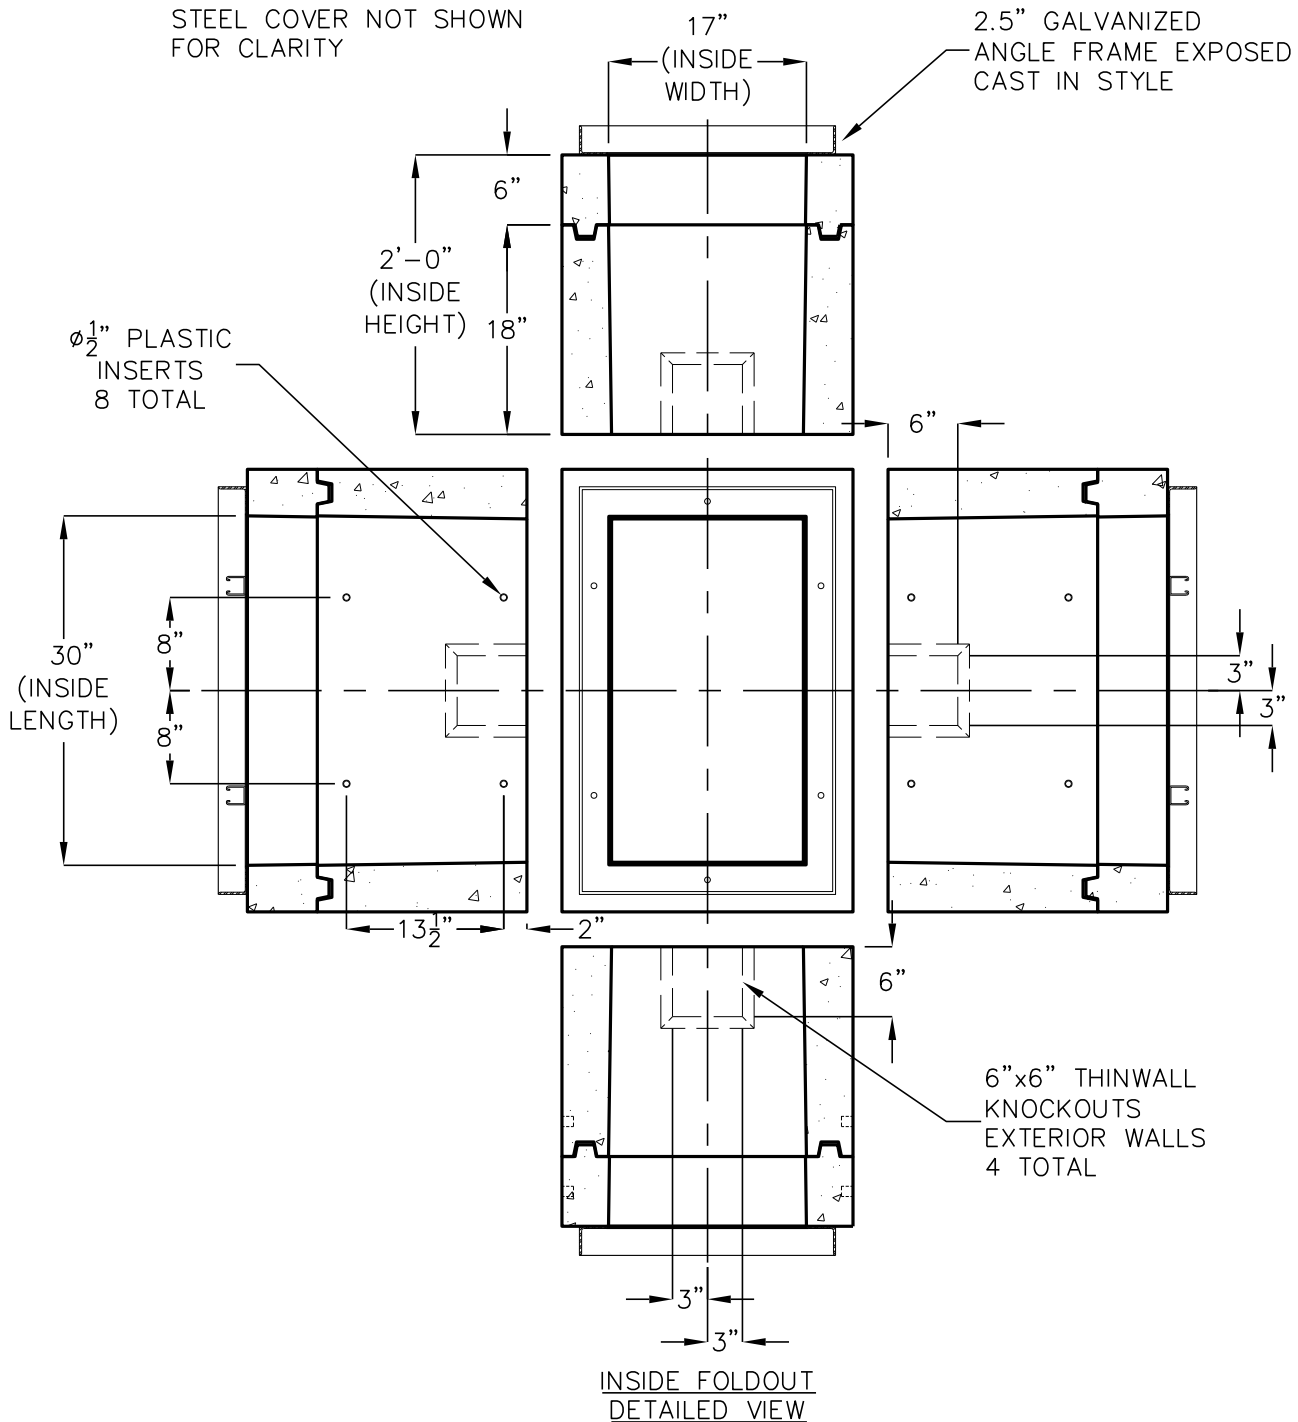

at&t Northern California
Nevada

17"x30"x24"

AT&T SPLICE BOX

TRAFFIC RATED DRAG OFF COVER
AT&T OIN: 100070129

JENSEN
PRECAST EST. 1968

Jensen Precast reserves the right to make changes to product design and/or dimensions without notice. Please contact Jensen Precast whenever necessary for confirmation or advice on product design.