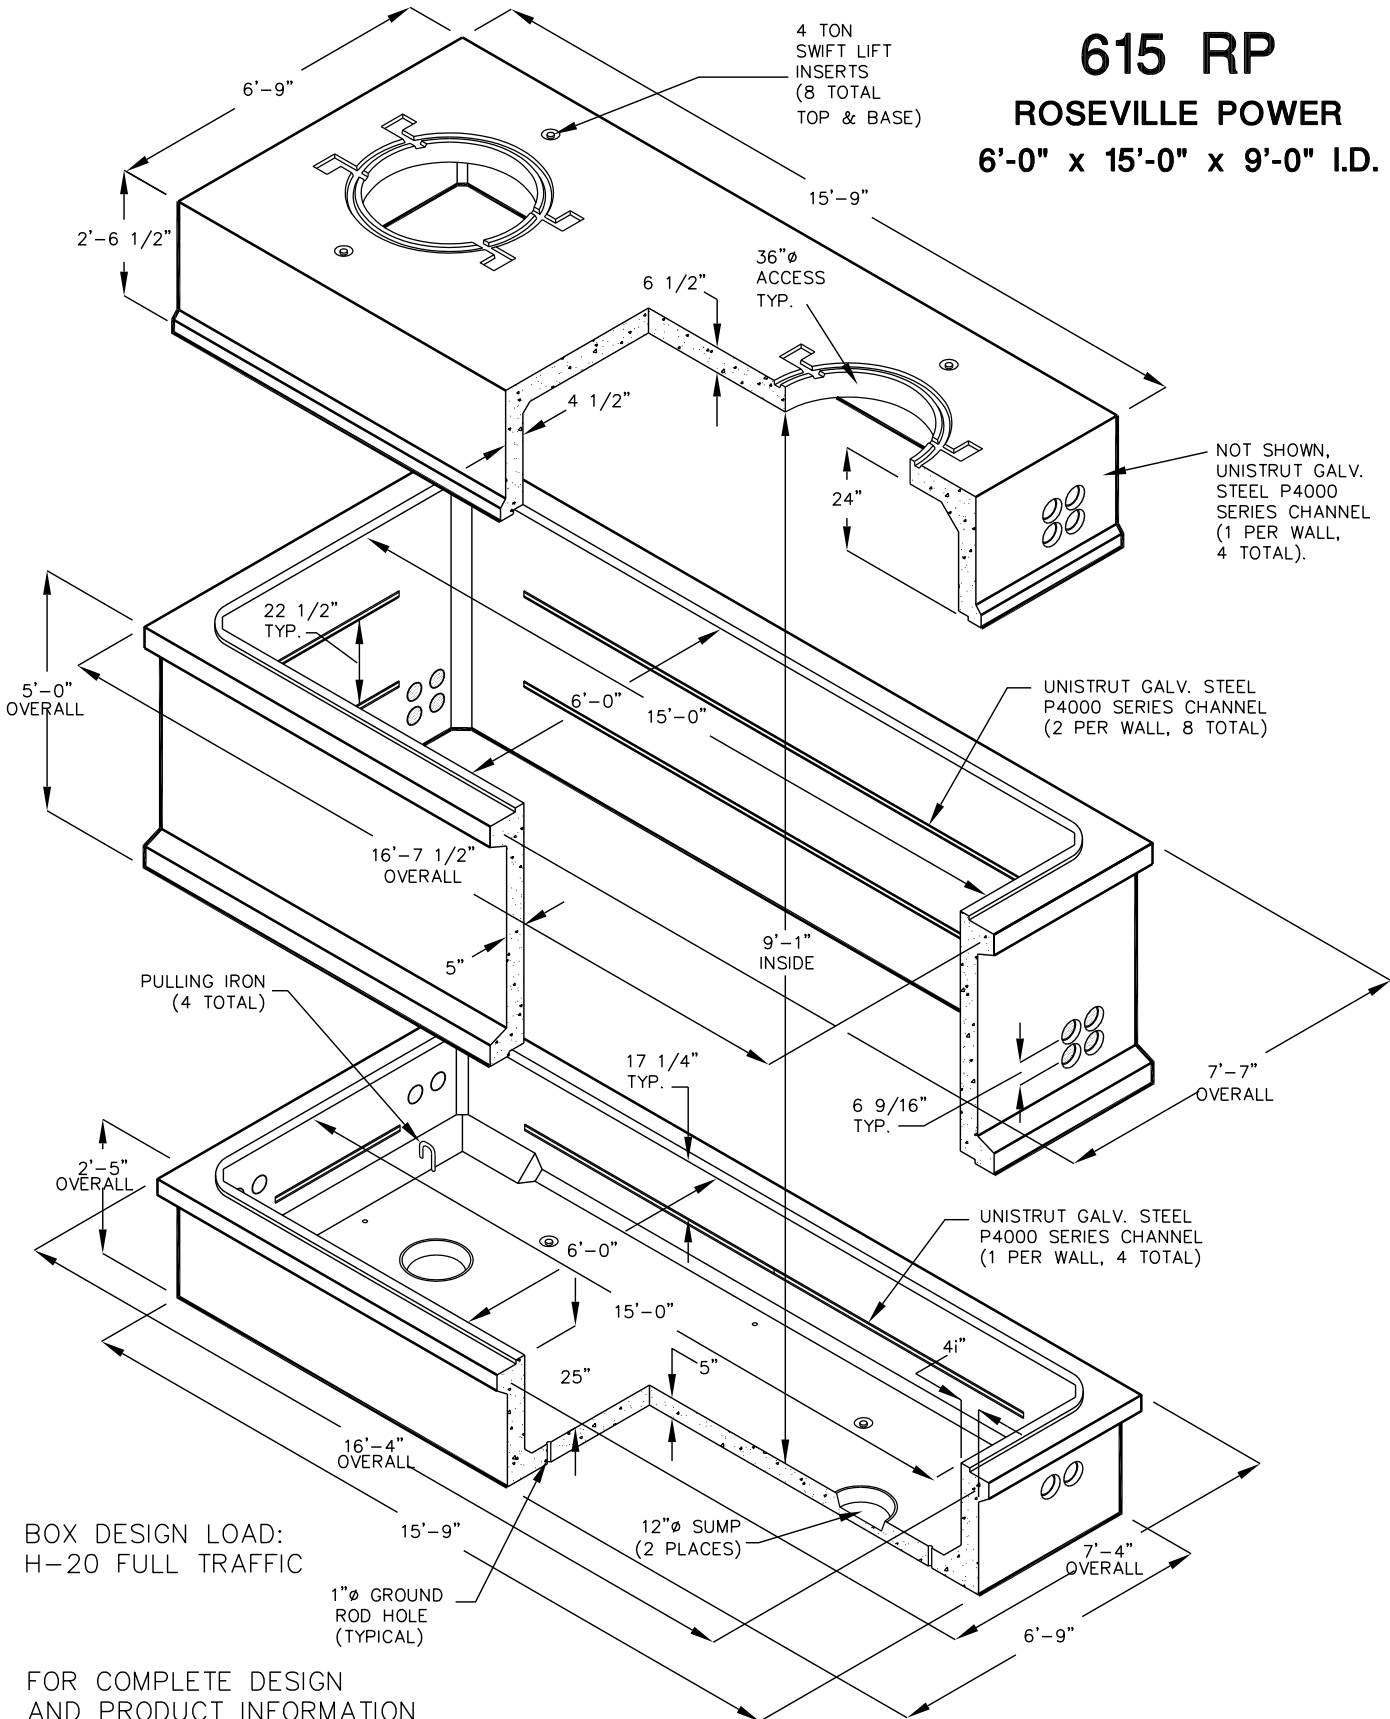

615 RP

ROSEVILLE POWER

6'-0" x 15'-0" x 9'-0" I.D.

BOX DESIGN LOAD:
H-20 FULL TRAFFIC

FOR COMPLETE DESIGN
AND PRODUCT INFORMATION
CONTACT JENSEN PRECAST.