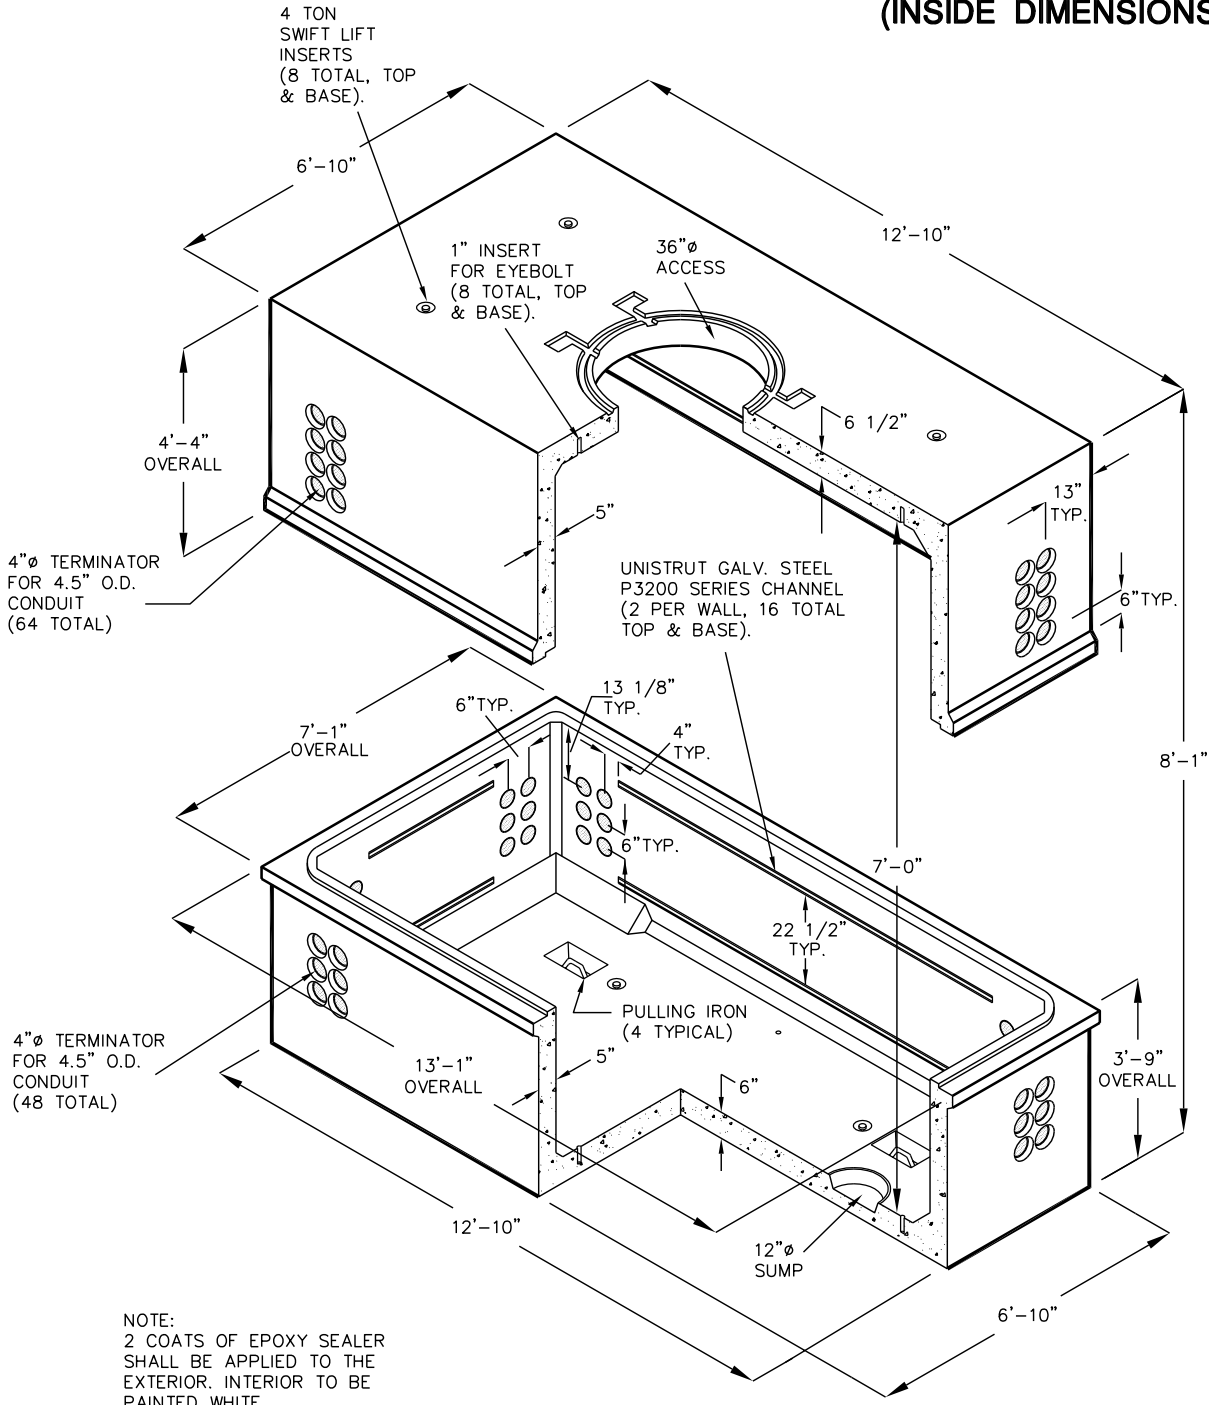

# 612 RP

**CITY OF ROSEVILLE  
ELECTRIC DEPARTMENT  
12 KV MULTIPLE CIRCUIT VAULT  
6'-0" W. x 12'-0" LG. x 7'-0" H.  
(INSIDE DIMENSIONS)**

NOTE:  
2 COATS OF EPOXY SEALER SHALL BE APPLIED TO THE EXTERIOR. INTERIOR TO BE PAINTED WHITE.