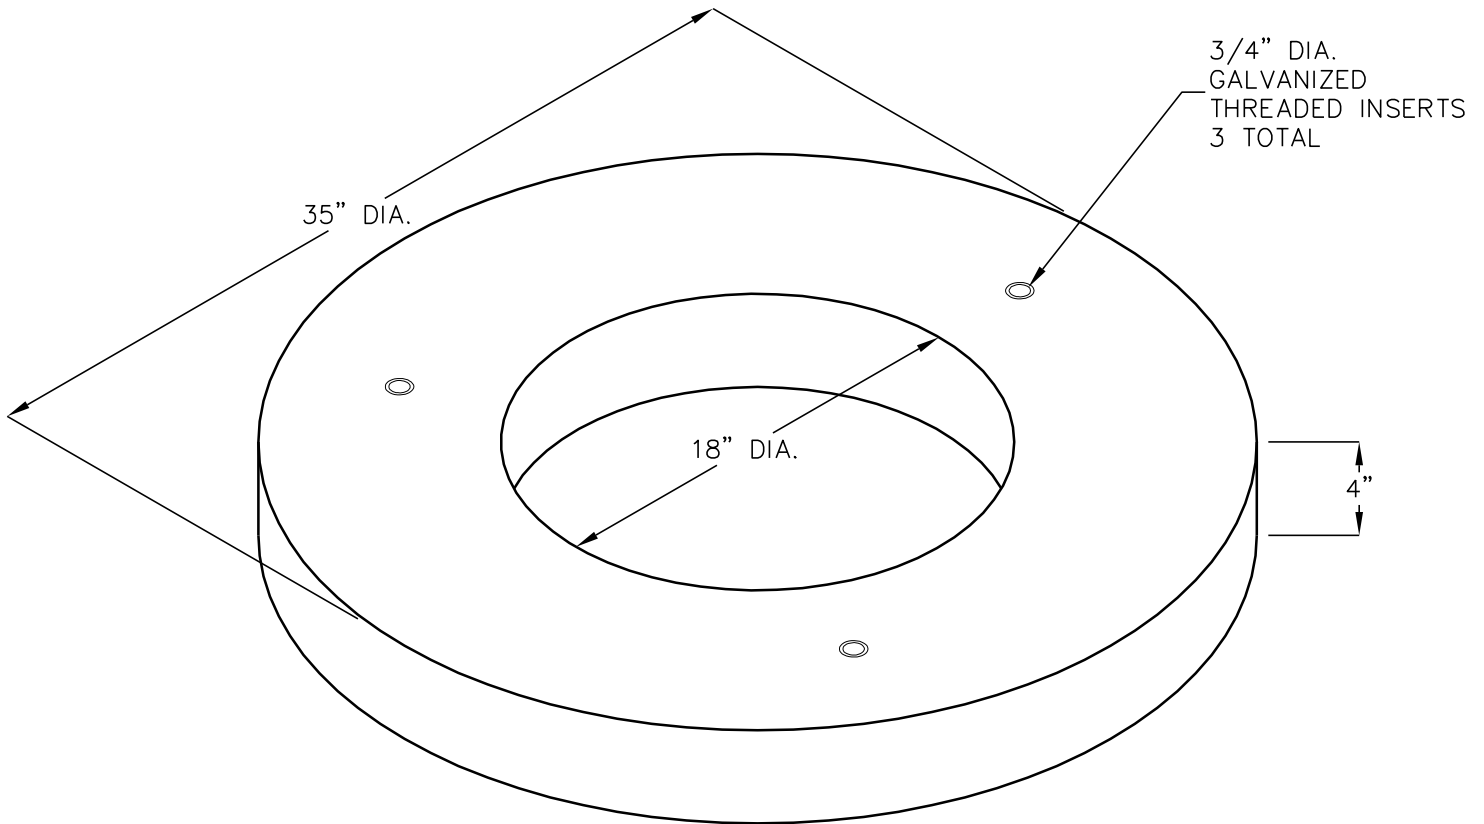

# CALTRANS PCC CAP

35" O.D. x 4" THICK  
(NOMINAL OUTSIDE DIMENSIONS)

FOR COMPLETE DESIGN AND PRODUCT INFORMATION  
CONTACT JENSEN PRECAST.

6/10/2009  
PCC CAP 35 OD\_B.DWG  
©2009

Jensen Precast reserves the right to make changes to product design  
and/or dimensions without notice. Please contact Jensen Precast whenever  
necessary for confirmation or advice on product design.