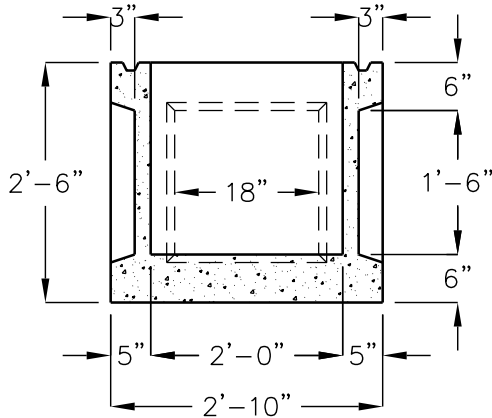

**TOP VIEW-BOX  
WITH FRAME AND GRATE  
REMOVED**

FRAME AND GRATE  
ASSEMBLY

**EXTENSION WITH  
LOOSE FRAME AND  
GRATE SHOWN**

**24"x24" DROP INLET - 24"  
SECTION VIEWS**