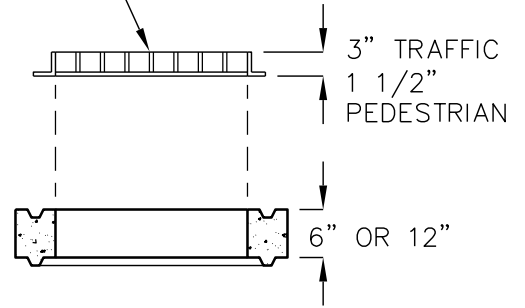

**TOP VIEW-BOX  
WITH FRAME AND GRATE  
REMOVED**

FRAME AND GRATE  
ASSEMBLY

**EXTENSION WITH  
LOOSE FRAME AND  
GRATE SHOWN**

**24"x24" DROP INLET - 24"  
SECTION VIEWS**