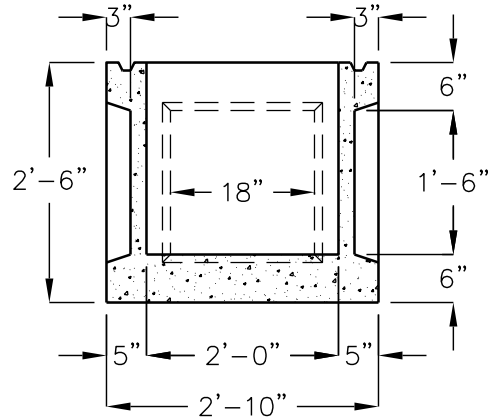

**TOP VIEW-BOX  
WITH FRAME AND GRATE  
REMOVED**

FRAME AND GRATE  
ASSEMBLY

**EXTENSION WITH  
LOOSE FRAME AND  
GRATE SHOWN**

**24"x24" DROP INLET - 24"  
SECTION VIEWS**