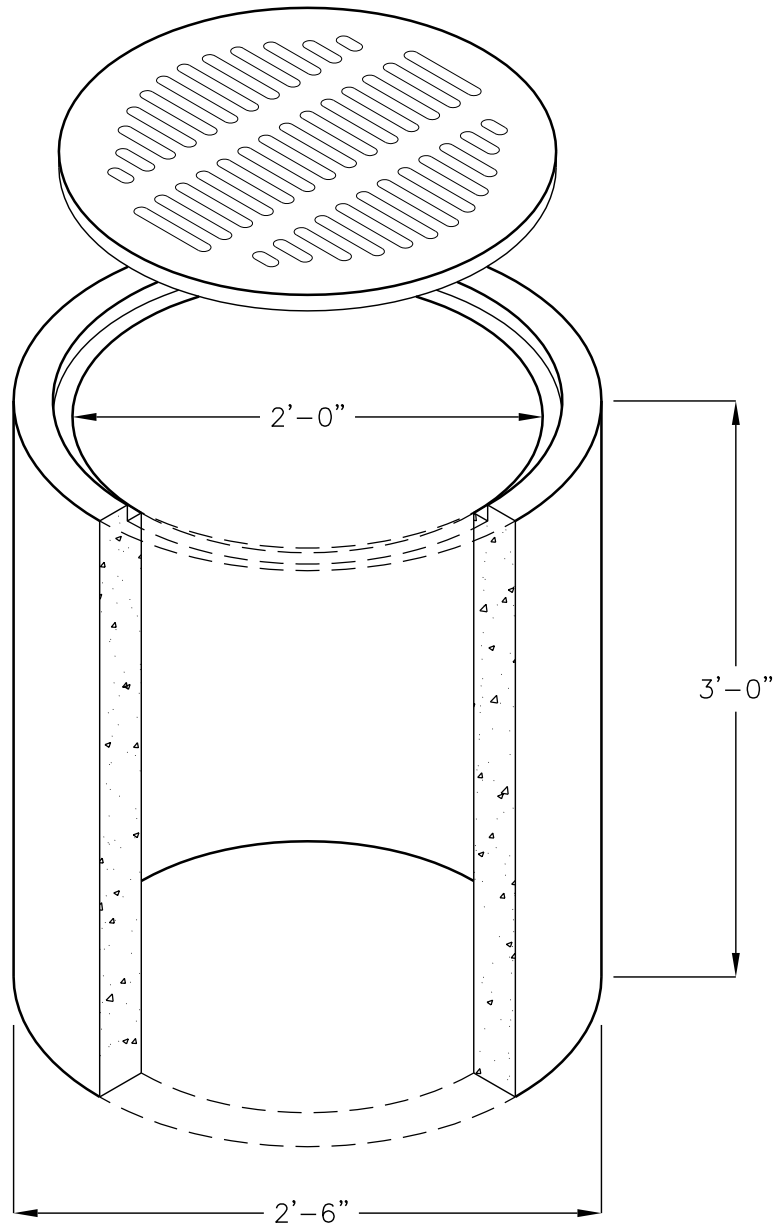

# 24" DIA. DROP INLET

WITH 24" GRATE  
MODEL # DI203NB

FOR COMPLETE DESIGN  
AND PRODUCT INFORMATION  
CONTACT JENSEN PRECAST.