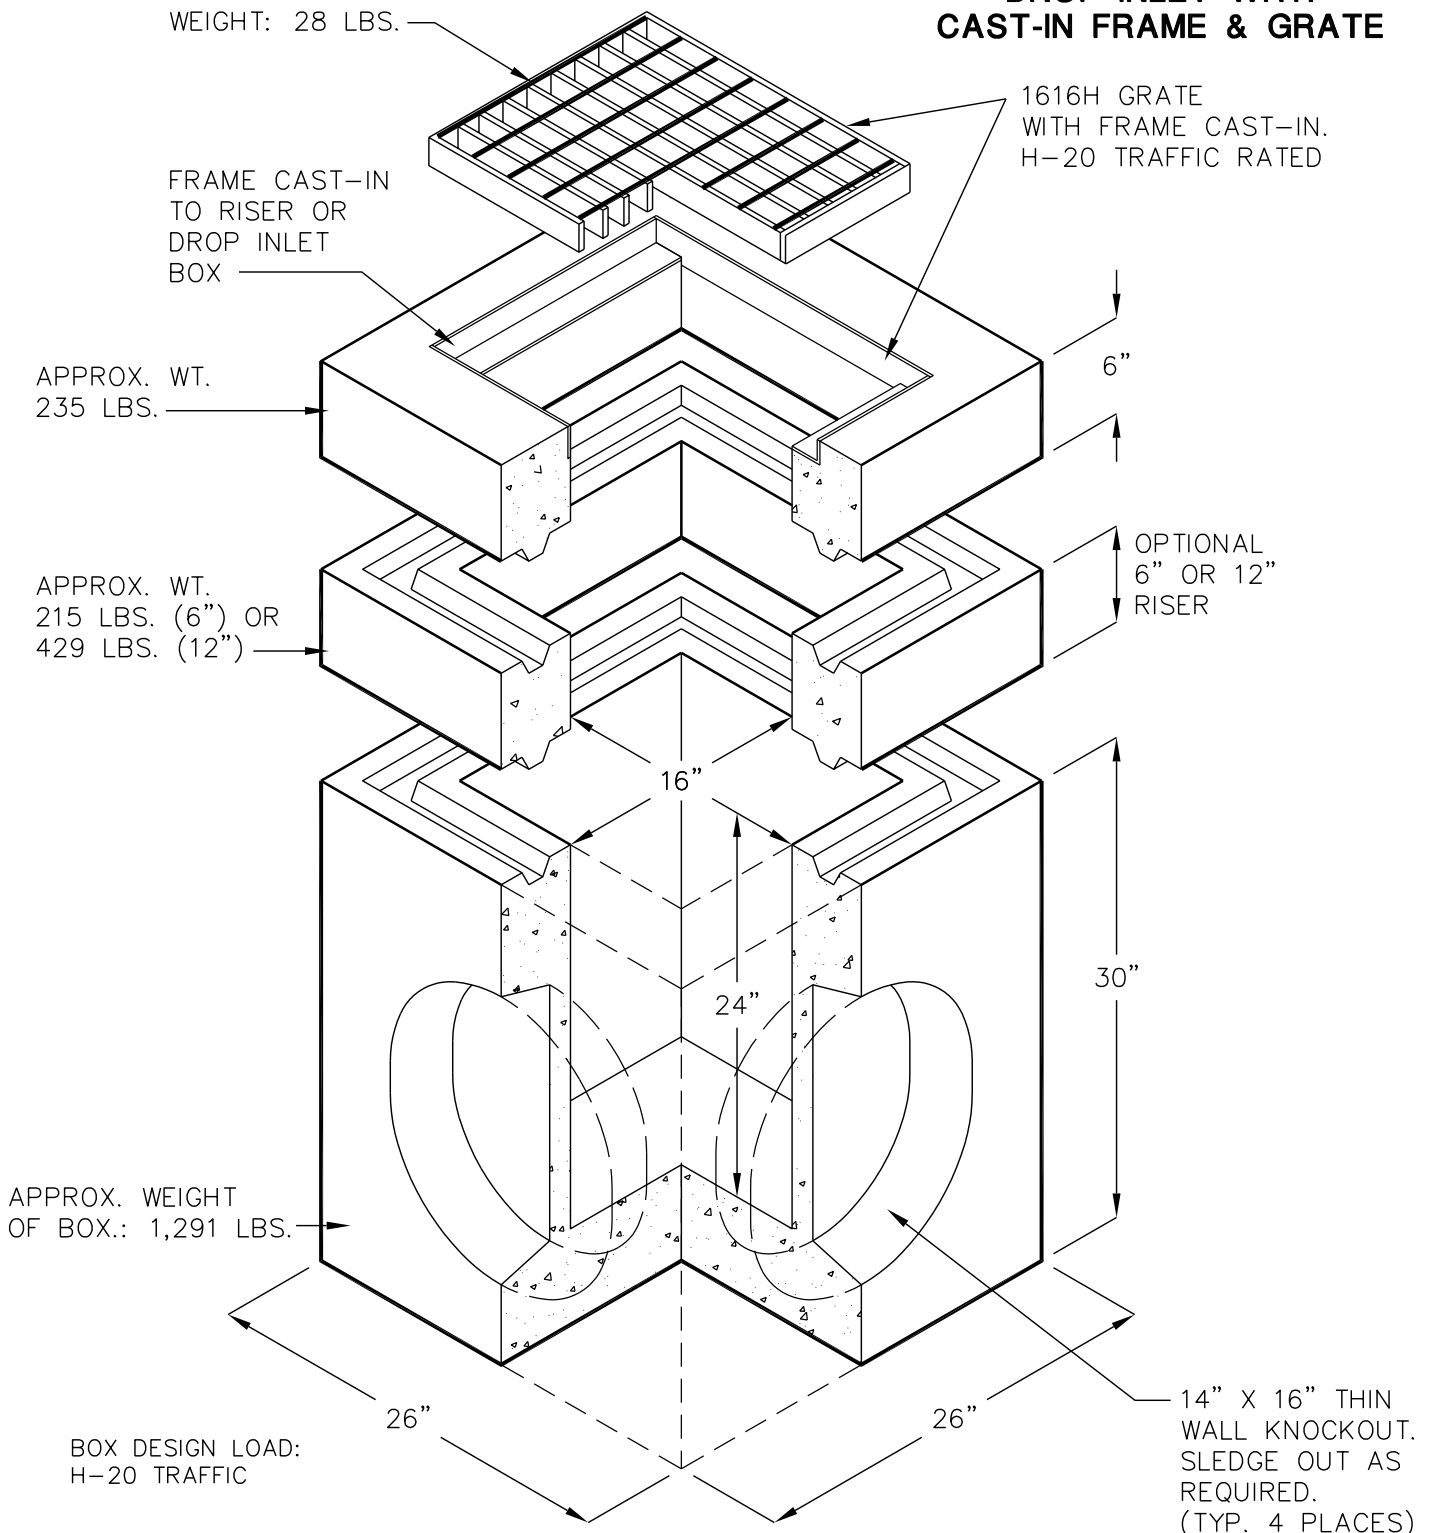

1616-HDI

16" LONG x 16" WIDE x 24" HIGH
DROP INLET WITH
CAST-IN FRAME & GRATE

FOR COMPLETE DESIGN AND PRODUCT INFORMATION, CONTACT JENSEN PRECAST.