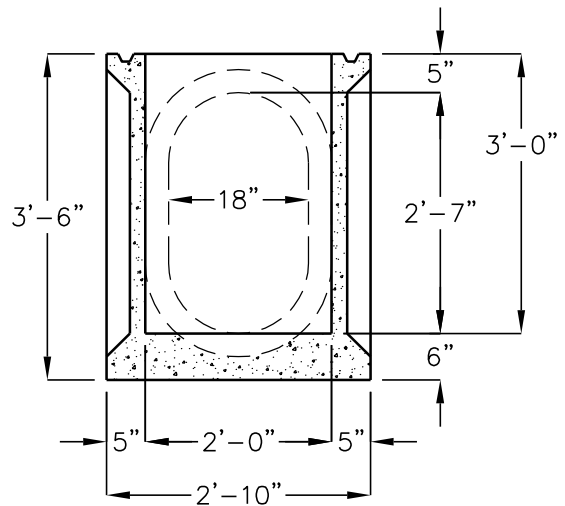

**TOP VIEW-BOX
WITH FRAME AND GRATE
REMOVED**

**EXTENSION WITH
CAST IRON FRAME
AND GRATE SHOWN**

24"x24" DROP INLET - 48"

24"x24" DROP INLET - 36"

SECTION VIEWS

Jensen Precast reserves the right to make changes to product design and/or dimensions without notice. Please contact Jensen Precast whenever necessary for confirmation or advice on product design.