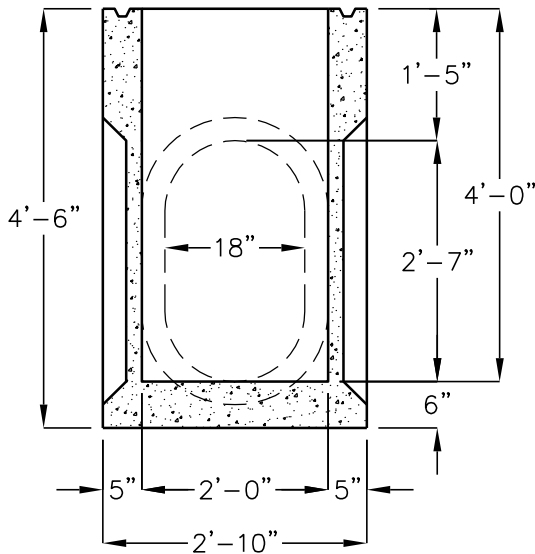

**TOP VIEW-BOX
WITH FRAME AND GRATE
REMOVED**

**EXTENSION WITH
CAST IRON FRAME
AND GRATE SHOWN**

24"x24" DROP INLET - 48"

24"x24" DROP INLET - 36"

SECTION VIEWS

Jensen Precast reserves the right to make changes to product design and/or dimensions without notice. Please contact Jensen Precast whenever necessary for confirmation or advice on product design.