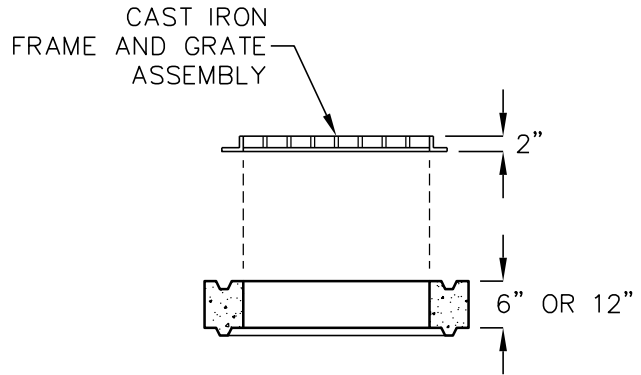

**TOP VIEW-BOX
WITH FRAME AND GRATE
REMOVED**

**EXTENSION WITH
CAST IRON FRAME
AND GRATE SHOWN**

24"x24" DROP INLET - 48"

24"x24" DROP INLET - 36"

SECTION VIEWS

Jensen Precast reserves the right to make changes to product design and/or dimensions without notice. Please contact Jensen Precast whenever necessary for confirmation or advice on product design.