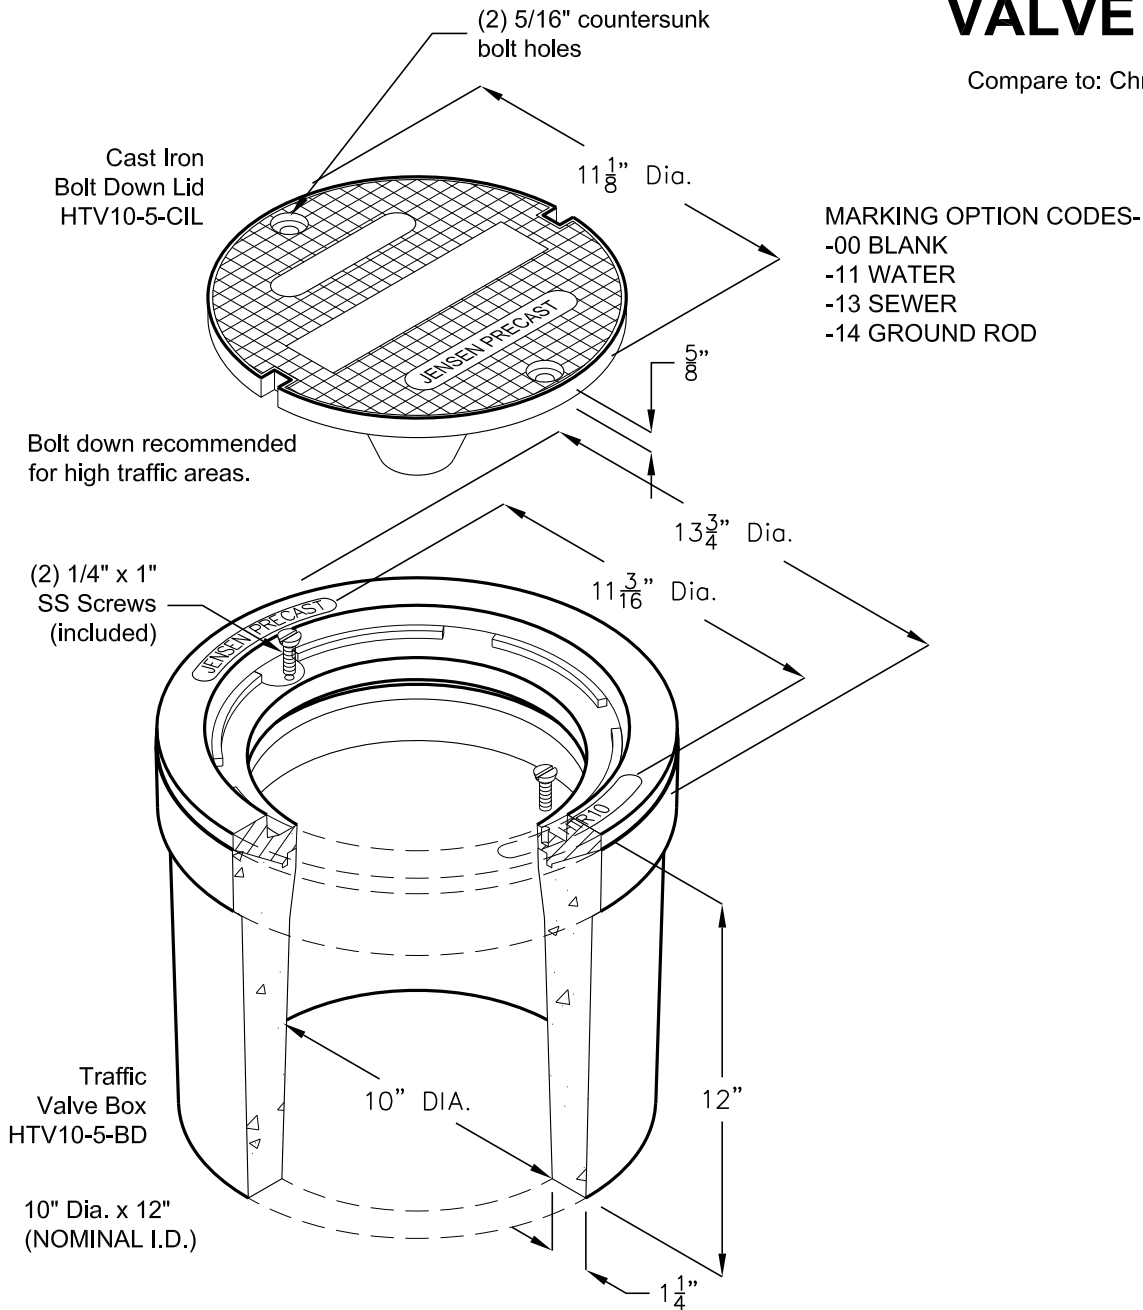

HTV10-5 TRAFFIC VALVE BOX

Compare to: Christy®G05T

MODEL NO.	PRODUCT	DESCRIPTION	APPROX. WEIGHT	QTY PER PALLET
HTV10-5-CIL-1	LID	10"x12" Traffic Valve Box Cover - Import	14	N/A
HTV10-5-BD-1	VALVE BOX	10"x12" Traffic Valve Box - Import	63	36
HTV10-5-CIL-USA	LID	10"x12" Traffic Valve Box Cover - USA	14	N/A
HTV10-5-BD-USA	VALVE BOX	10"x12" Traffic Valve Box - USA	14	36