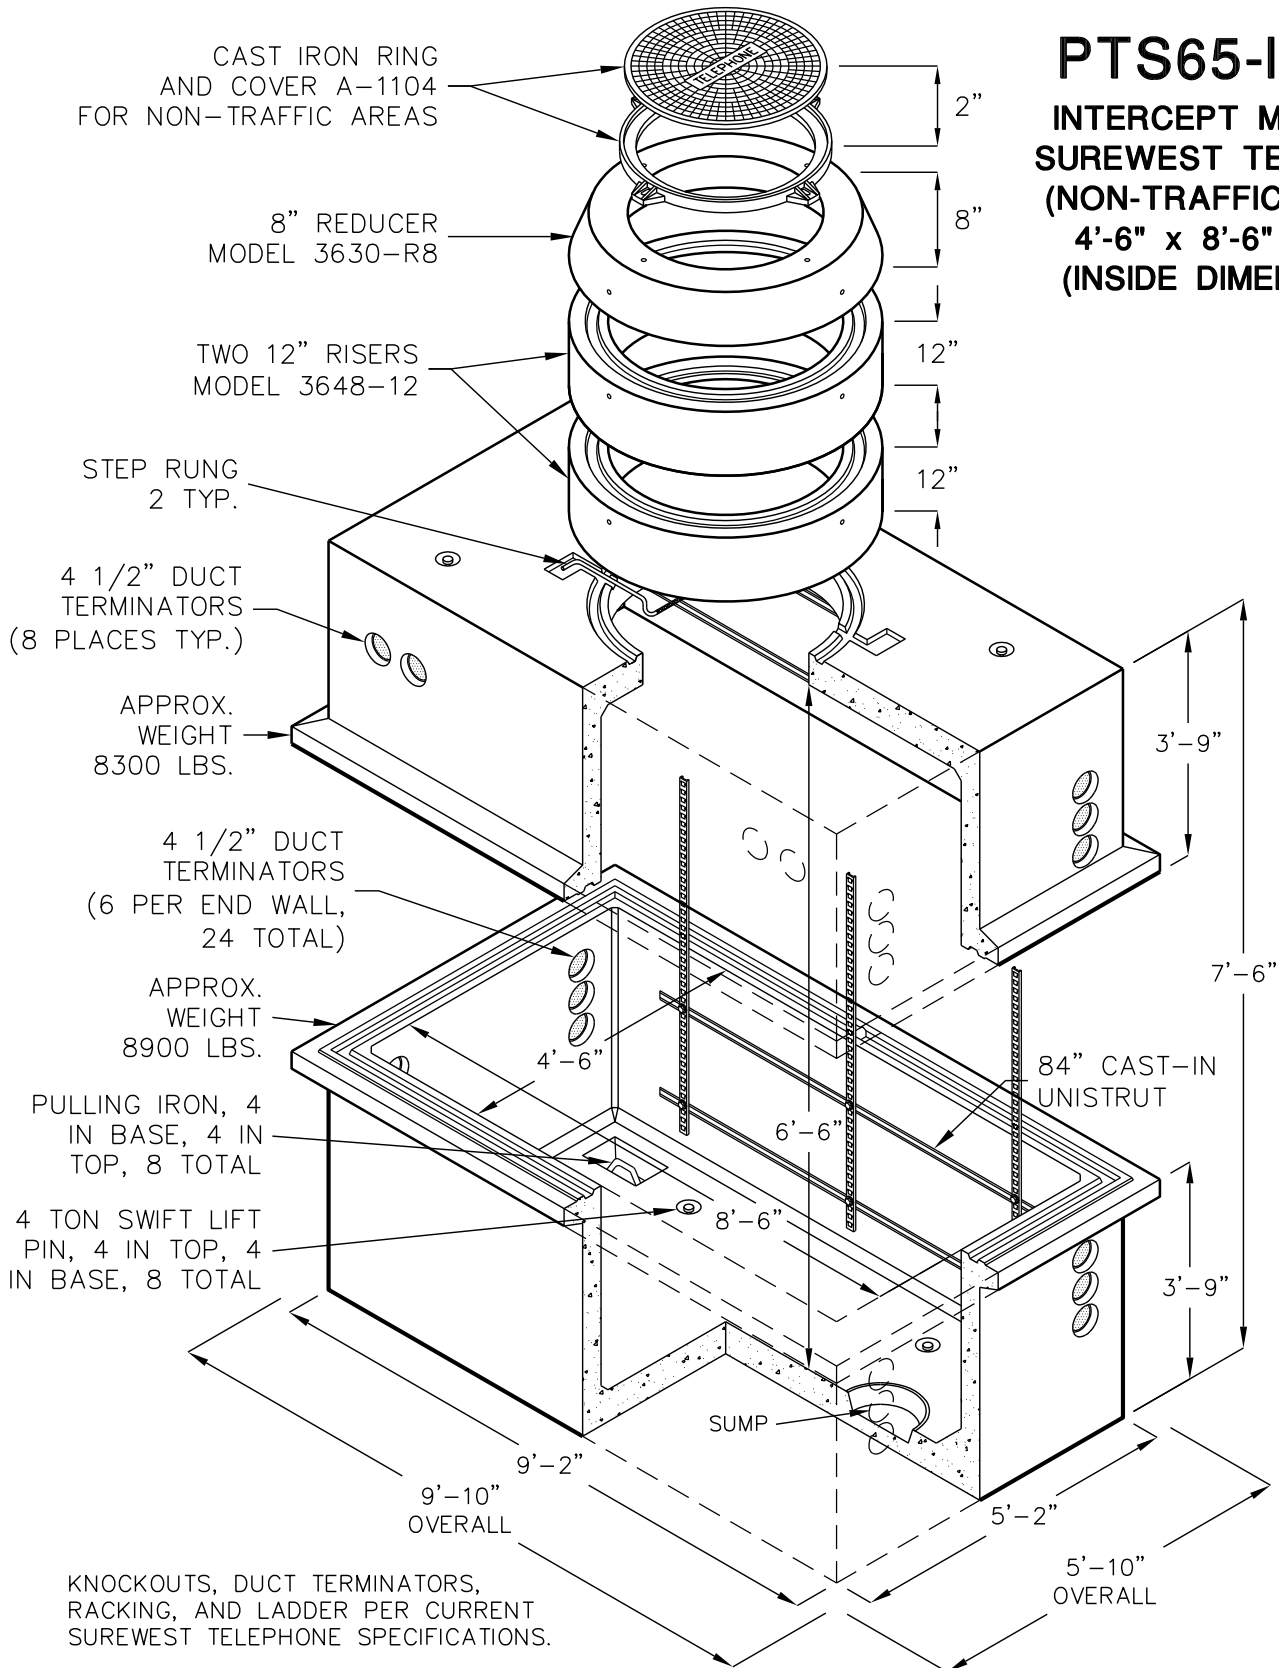

PTS65-I-PST
INTERCEPT MANHOLE
SUREWEST TELEPHONE
(NON-TRAFFIC RATED)
4'-6" x 8'-6" x 6'-6"
(INSIDE DIMENSIONS)

KNOCKOUTS, DUCT TERMINATORS, RACKING, AND LADDER PER CURRENT SUREWEST TELEPHONE SPECIFICATIONS.