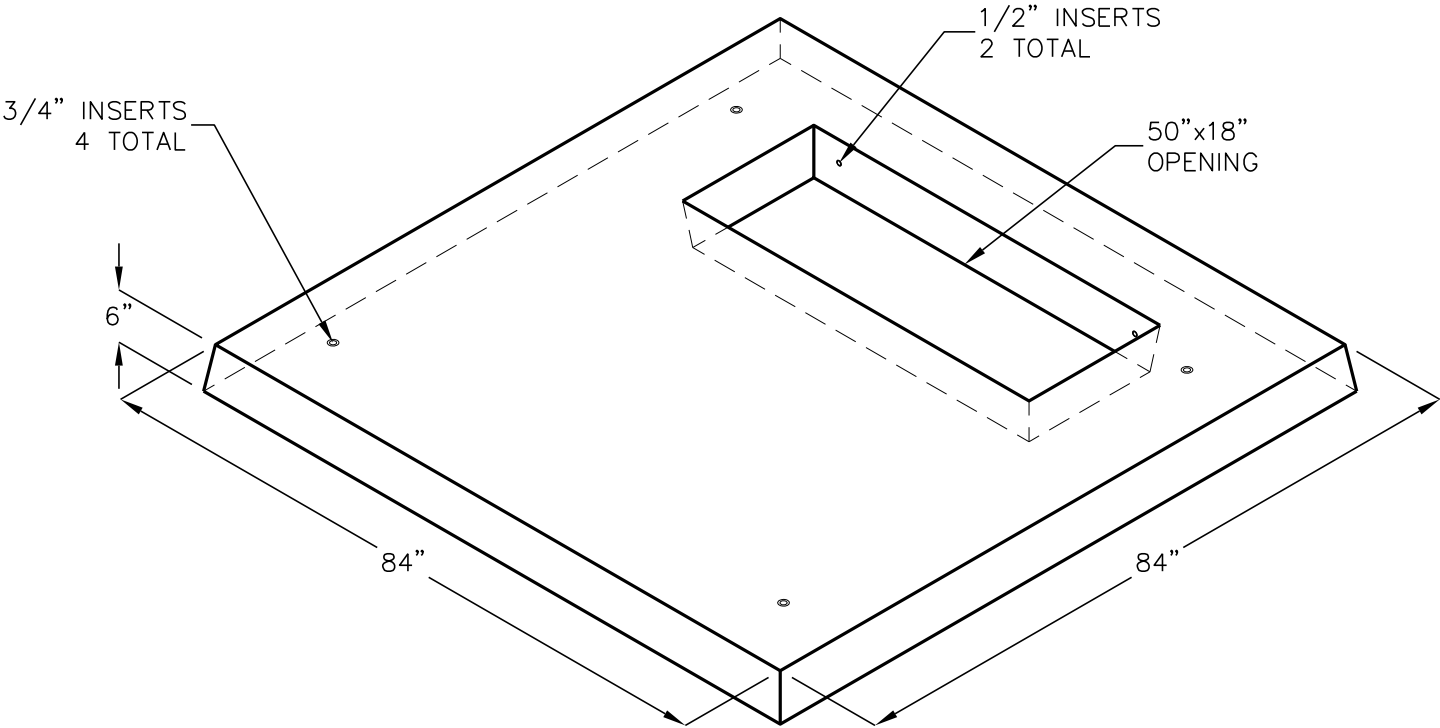

TRANSFORMER PAD SMUD 8484

84"x84"x6"

(NOMINAL OUTSIDE DIMENSIONS)

SMUD STOCK CODE: 10011684

DRAWING REF: UVD2.2

MODEL: PD7750SM

CONSULT JENSEN PRECAST FOR SAFE HANDLING INSTRUCTIONS.

FOR COMPLETE DESIGN AND PRODUCT INFORMATION CONTACT JENSEN PRECAST.