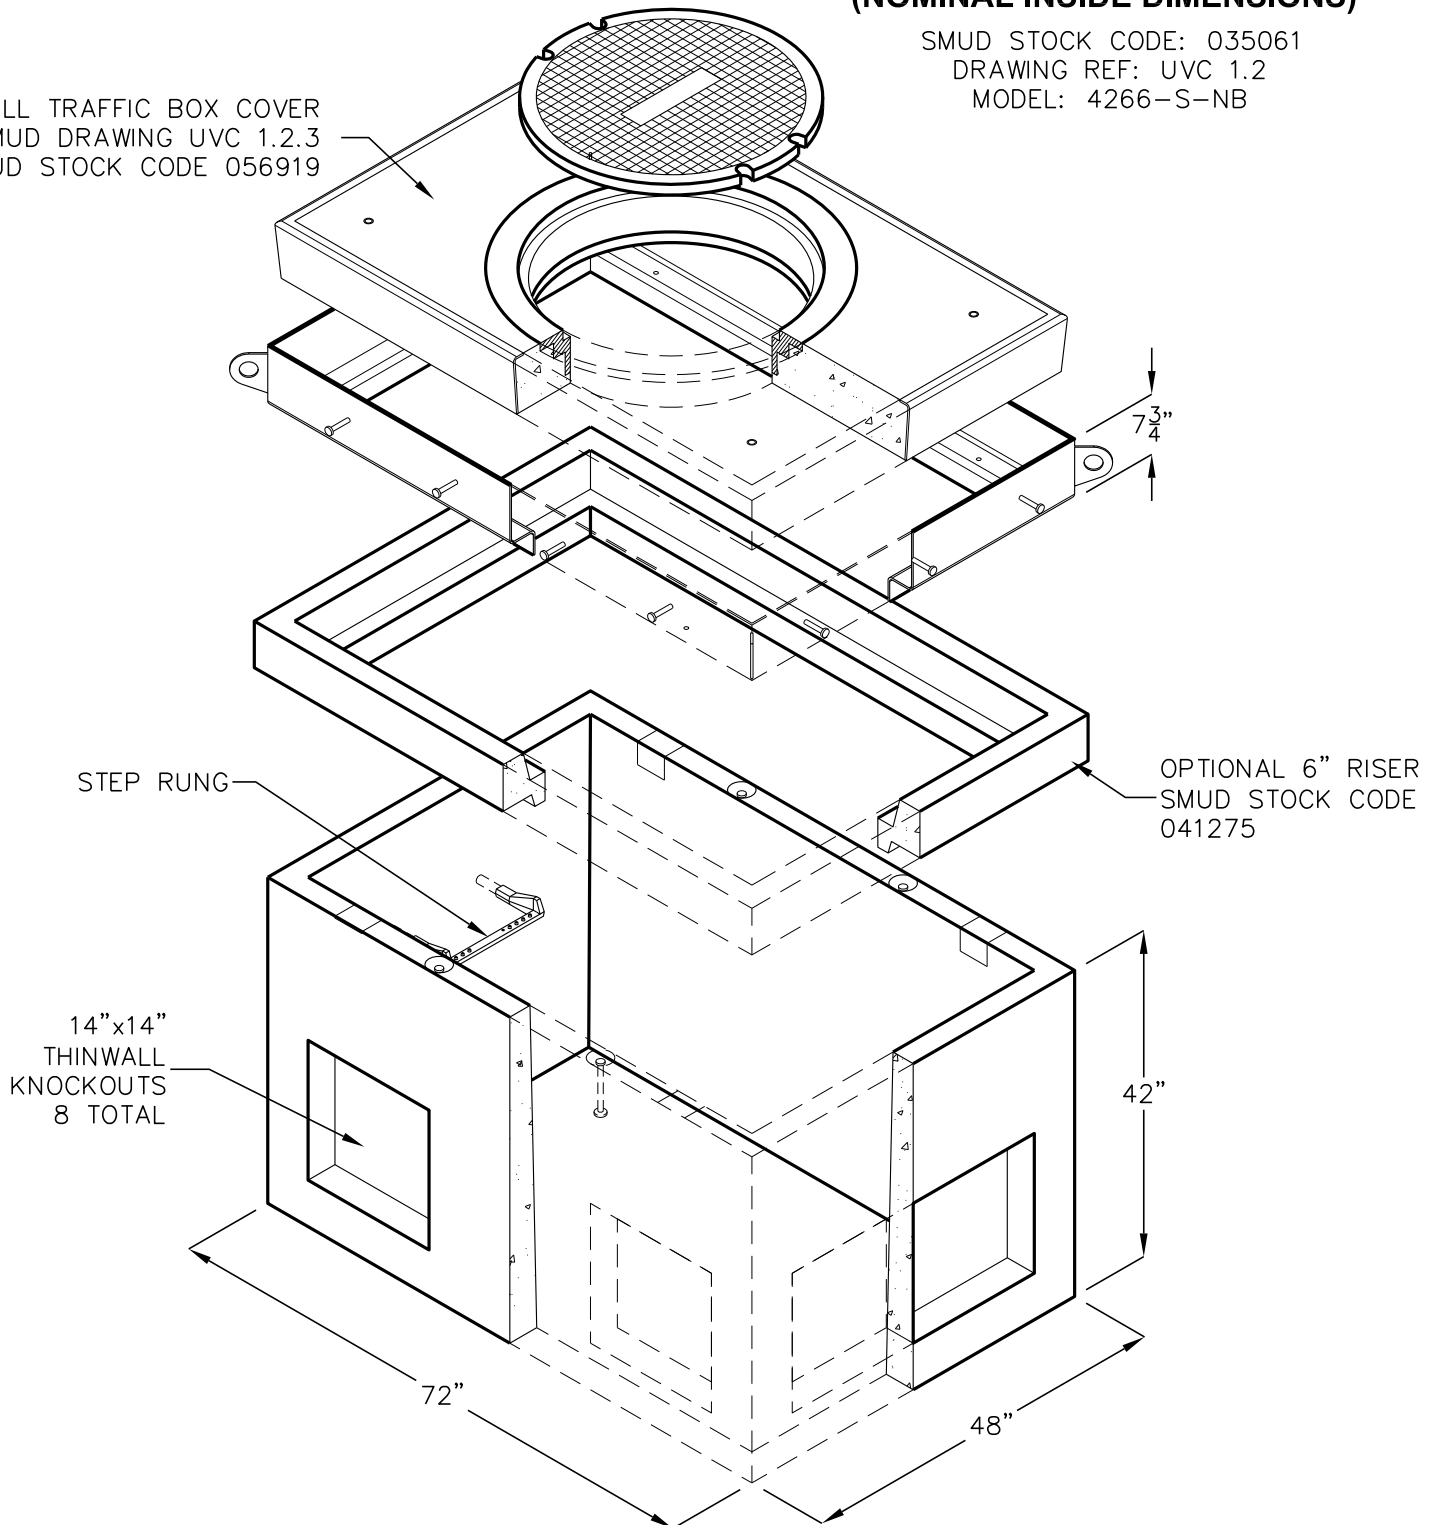

SMUD 4266-FVT

42"x66"x42"
(NOMINAL INSIDE DIMENSIONS)

SMUD STOCK CODE: 035061
DRAWING REF: UVC 1.2
MODEL: 4266-S-NB

FULL TRAFFIC BOX COVER
SMUD DRAWING UVC 1.2.3
SMUD STOCK CODE 056919

MEETS CURRENT SMUD SPECIFICATIONS