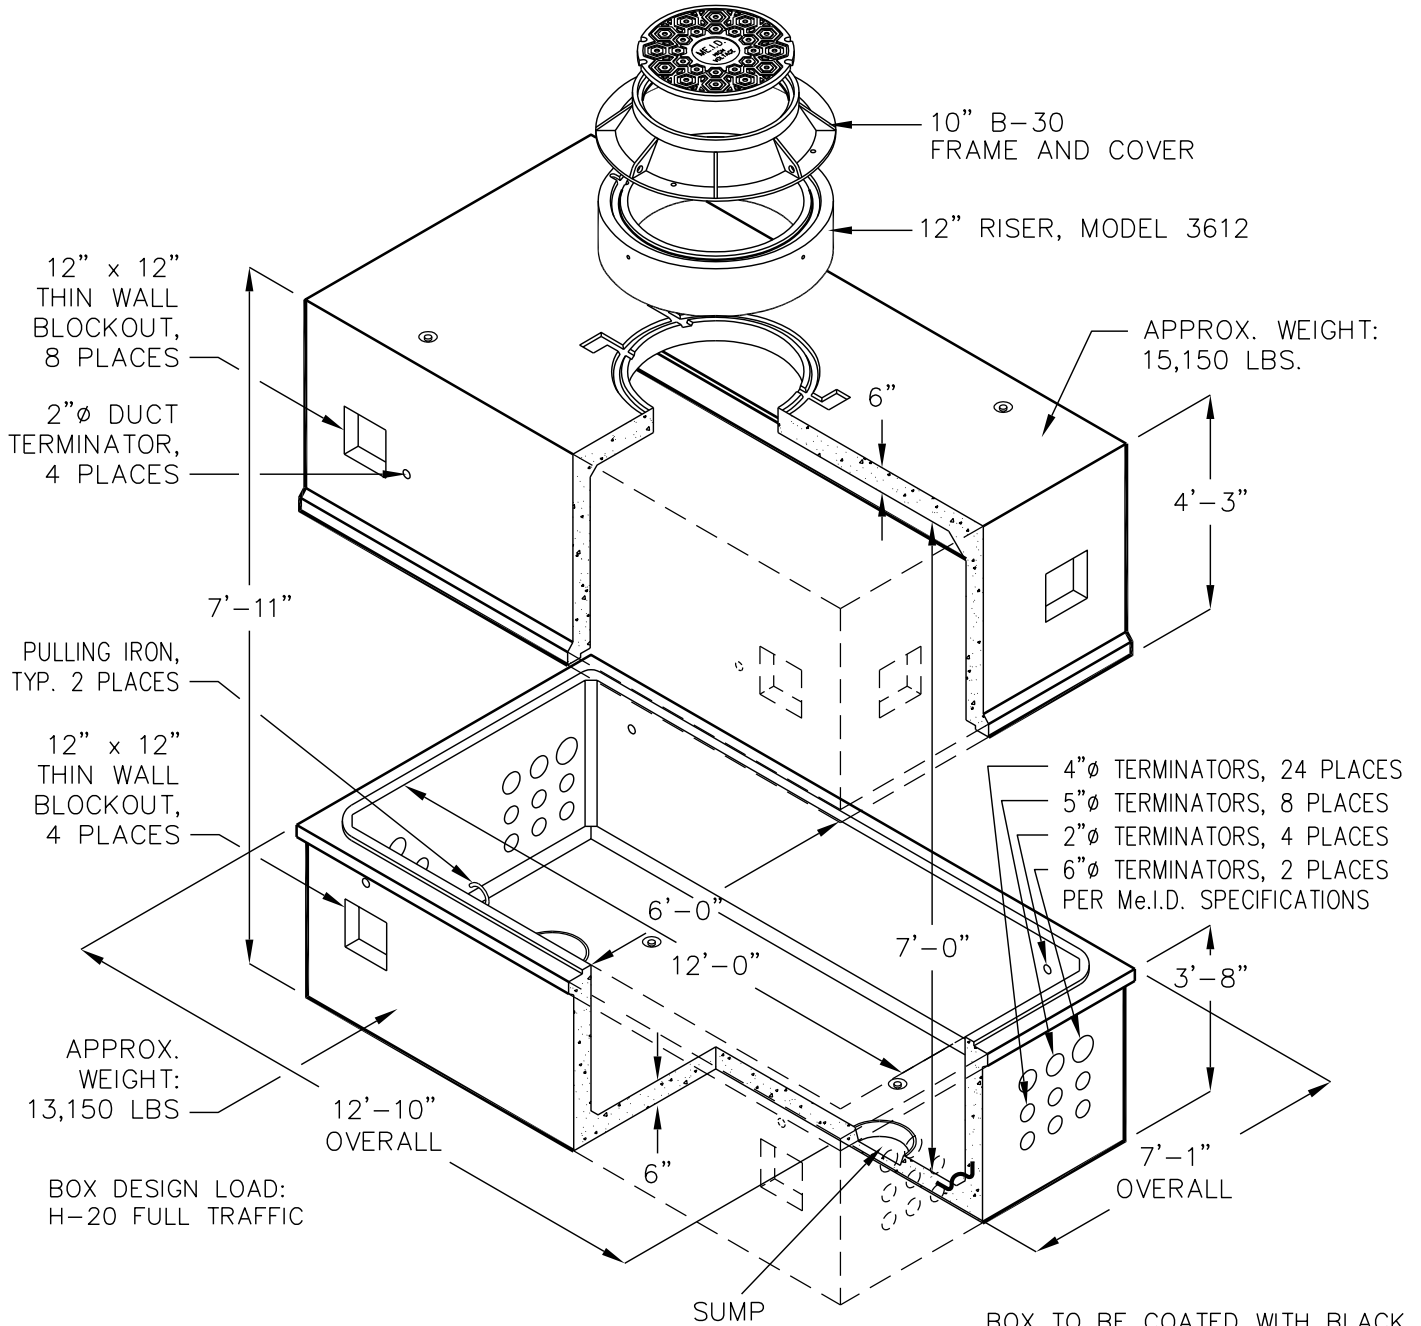

M.E.I.D. 612-7 MANHOLE

WITH RING AND COVER
6'-0" x 12'-0" 7'-0" I.D.

BOX TO BE COATED WITH BLACK BITUMINOUS.

FOR COMPLETE DESIGN AND
PRODUCT INFORMATION,
CONTACT JENSEN PRECAST.

KNOCKOUTS, DUCT TERMINATORS,
RACKING, AND LADDER PER
CURRENT ME.I.D. SPECIFICATIONS.