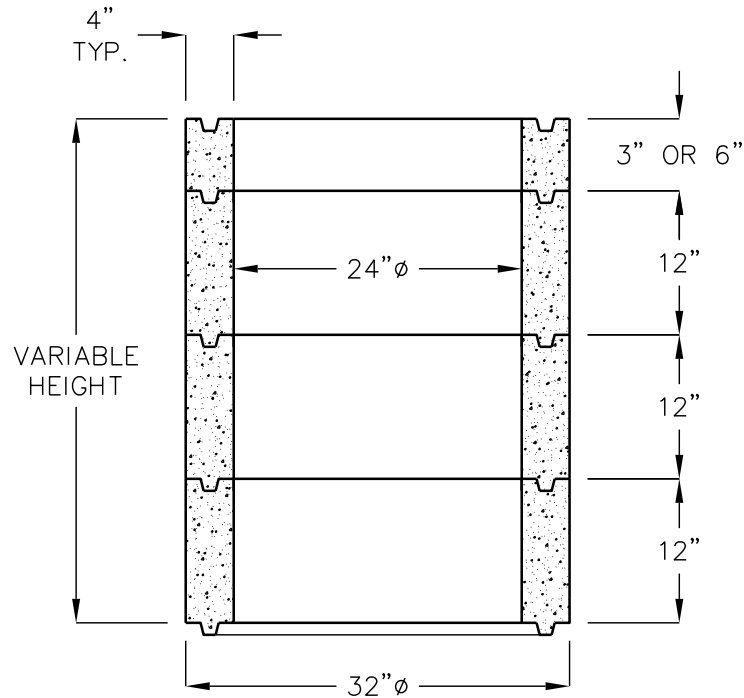

GRADE RINGS AND CAST IRON COVER

MODEL 2432 GRADE RINGS
AND B-5105 FRAME AND COVER
FOR
SOUTHWEST GAS

B-5105
CAST IRON FRAME
AND COVER
MARKED "GAS"

FOR COMPLETE DESIGN
AND PRODUCT INFORMATION
CONTACT JENSEN PRECAST.