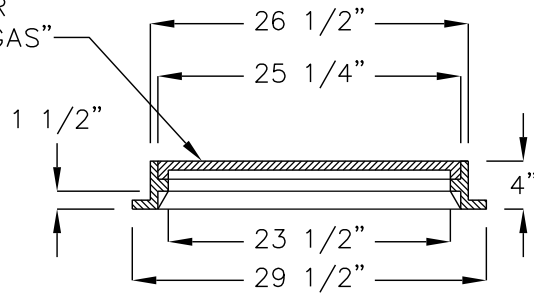

GRADE RINGS AND CAST IRON COVER

MODEL 2432 GRADE RINGS
AND B-5105 FRAME AND COVER
FOR
SOUTHWEST GAS

B-5105
CAST IRON FRAME
AND COVER
MARKED "GAS"

FOR COMPLETE DESIGN
AND PRODUCT INFORMATION
CONTACT JENSEN PRECAST.