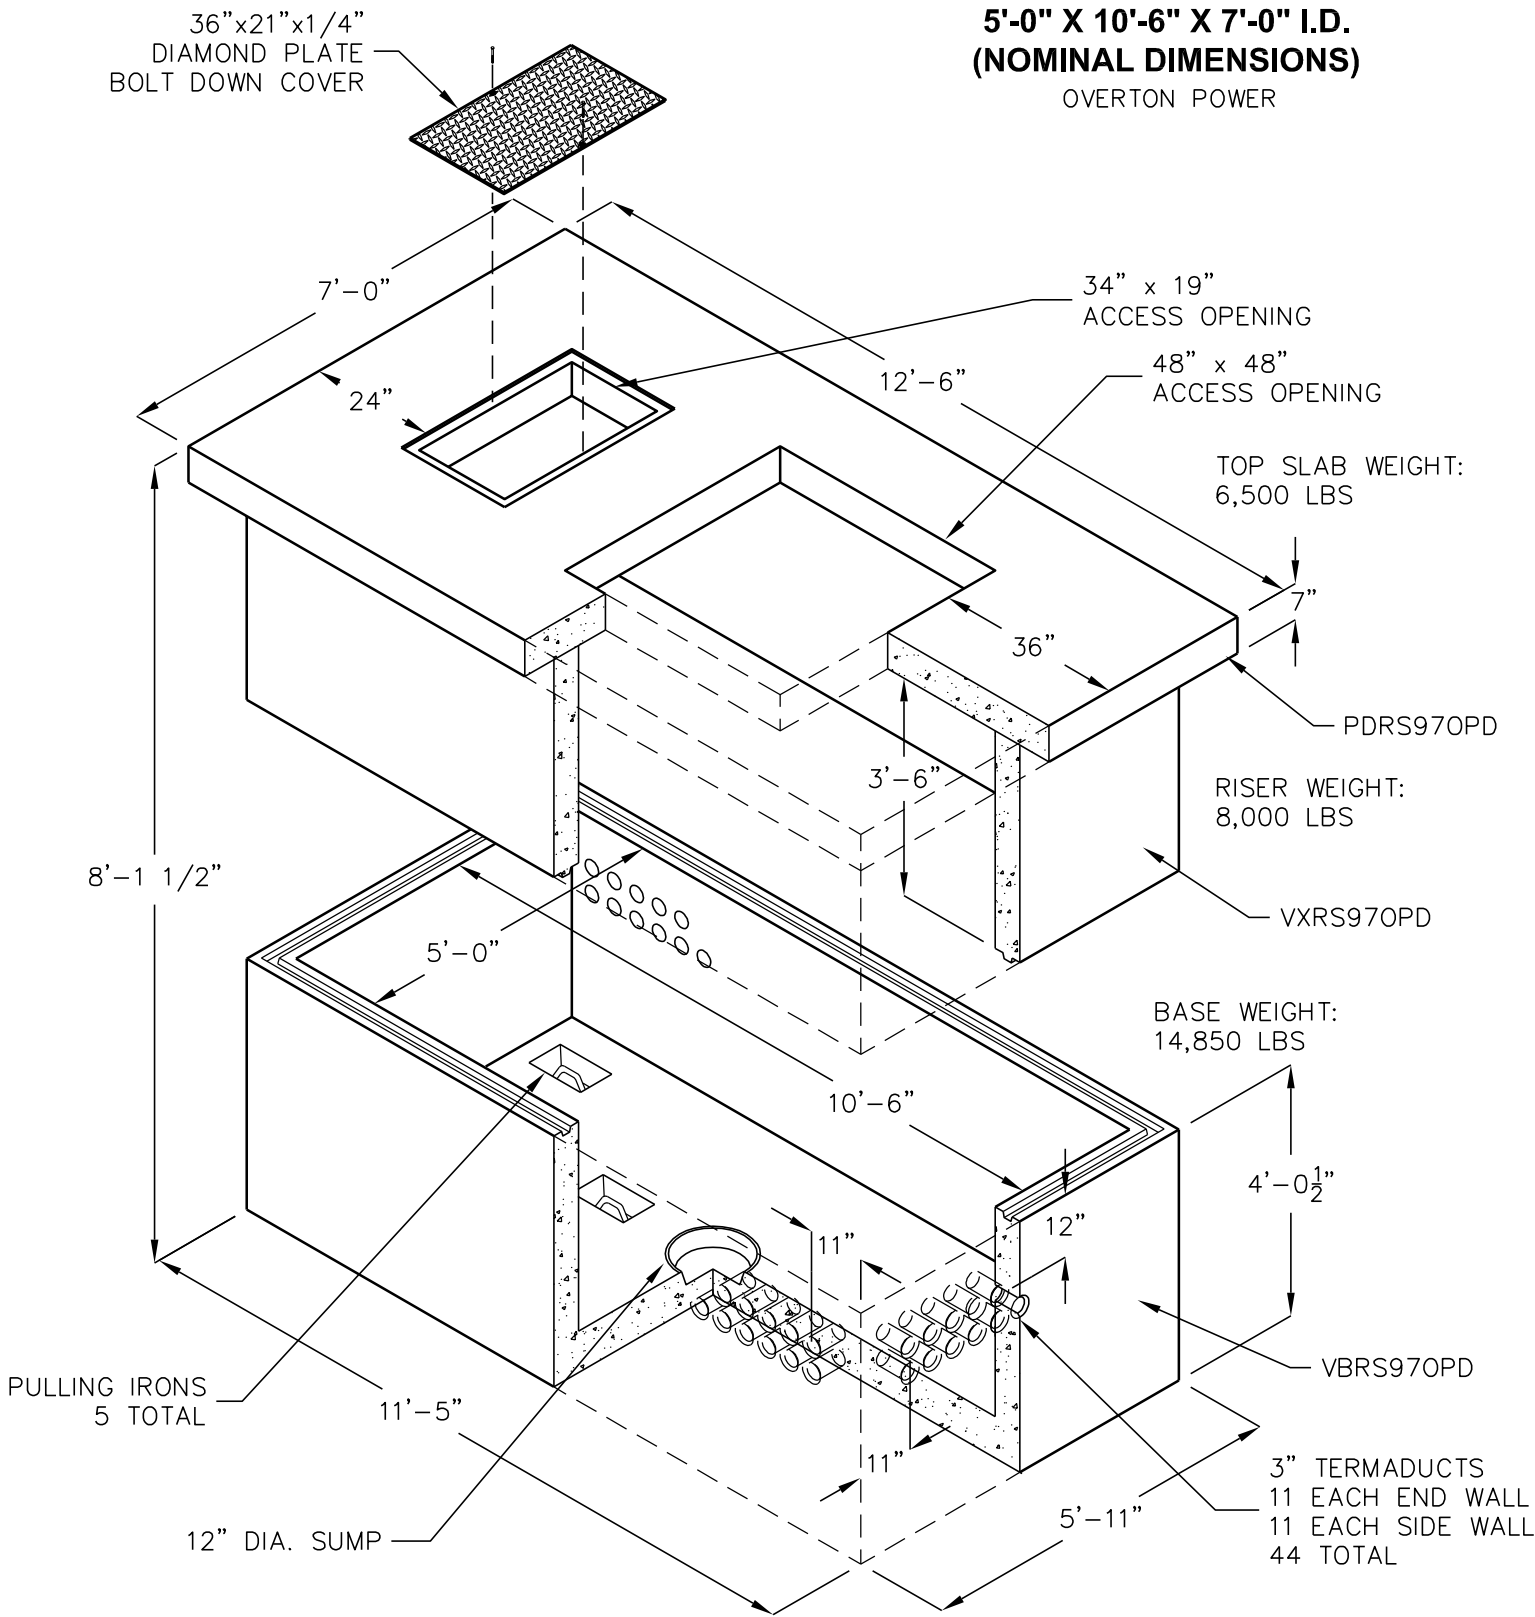

OPD-97 VAULT

5'-0" X 10'-6" X 7'-0" I.D.
(NOMINAL DIMENSIONS)

OVERTON POWER

FOR COMPLETE DESIGN AND PRODUCT INFORMATION
CONTACT JENSEN PRECAST.