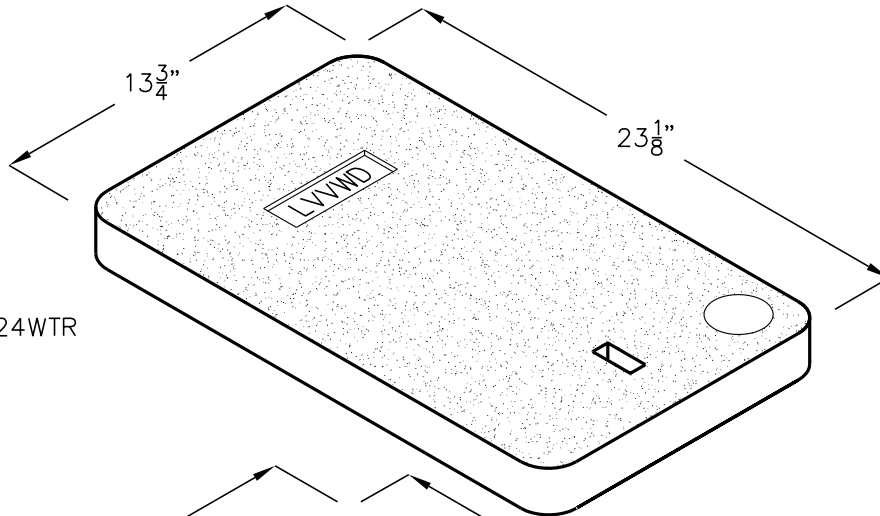

# LVVWD 3/4"-1" POLYMER METER BOX

13"x24"x12"  
(NOMINAL INSIDE DIMENSIONS)

MEETS LVVWD  
SPECIFICATIONS

\*POLYMER LID  
23 LBS.  
STOCK # PCL1324WTR

\*BOX 52 LBS.  
STOCK # PCB132412

\*FOR USE IN SIDEWALKS, ROADWAY MEDIANS AND BEHIND CURB LOCATIONS WHERE NO DELIBERATE VEHICULAR TRAFFIC IS PLANNED. METERS PLACED IN ROLL CURBS OR DRIVEWAYS REQUIRE TRAFFIC RATED BOX AND LID.

FOR COMPLETE DESIGN AND PRODUCT INFORMATION CONTACT JENSEN PRECAST.

WHEN ORDERING:  
STANDARD LVVWD 1324 KIT INCLUDES BOX & LID AS SHOWN. ITEMS MAY BE ORDERED INDIVIDUALLY FOR REPLACEMENT. REFER TO INDIVIDUAL STOCK NUMBER WHEN ORDERING.