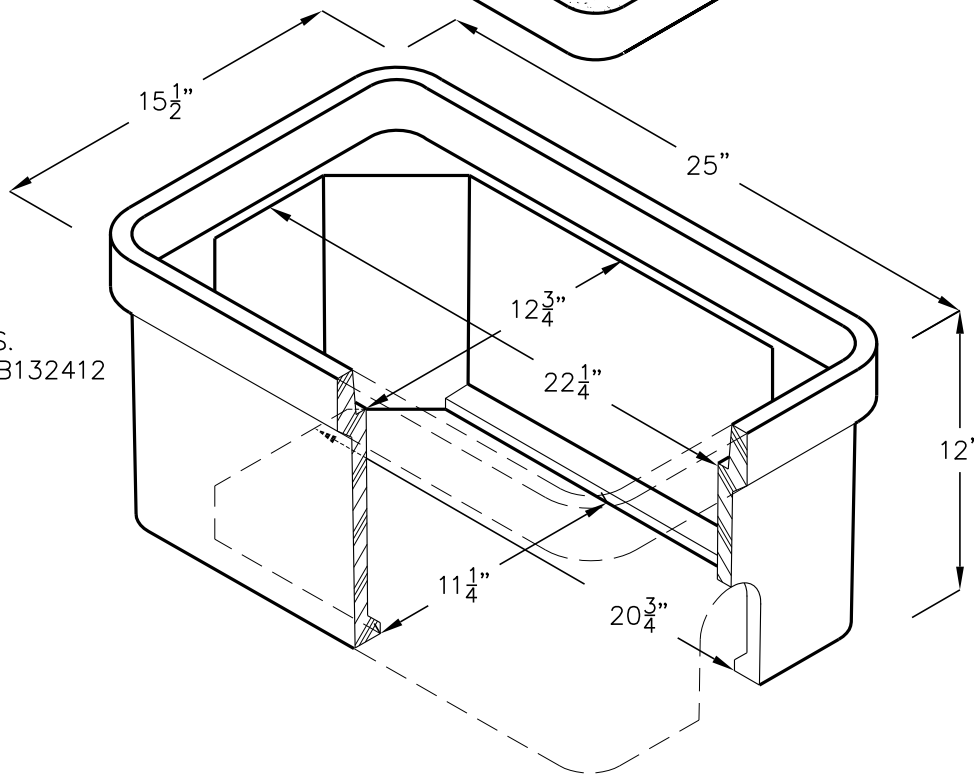

# LVVWD 3/4"-1" POLYMER METER BOX

13"x24"x12"  
(NOMINAL INSIDE DIMENSIONS)

MEETS LVVWD  
SPECIFICATIONS

\*POLYMER LID  
23 LBS.  
STOCK # PCL1324WTR

\*BOX 52 LBS.  
STOCK # PCB132412

\*FOR USE IN SIDEWALKS, ROADWAY MEDIANS AND BEHIND CURB LOCATIONS WHERE NO DELIBERATE VEHICULAR TRAFFIC IS PLANNED. METERS PLACED IN ROLL CURBS OR DRIVEWAYS REQUIRE TRAFFIC RATED BOX AND LID.

FOR COMPLETE DESIGN AND PRODUCT INFORMATION CONTACT JENSEN PRECAST.

WHEN ORDERING:  
STANDARD LVVWD 1324 KIT INCLUDES BOX & LID AS SHOWN. ITEMS MAY BE ORDERED INDIVIDUALLY FOR REPLACEMENT. REFER TO INDIVIDUAL STOCK NUMBER WHEN ORDERING.