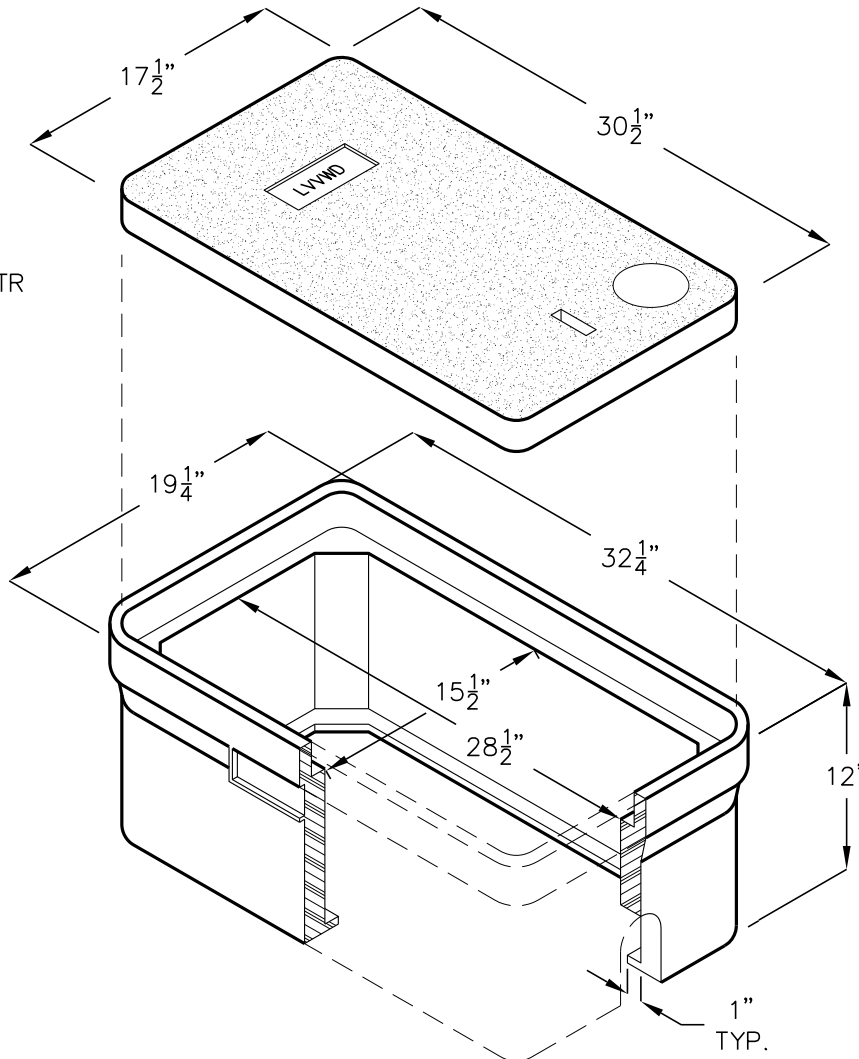

# LVVWD 2" POLYMER METER BOX

17"x30"x12"  
(NOMINAL INSIDE DIMENSIONS)

MEETS LVVWD  
SPECIFICATIONS

\*POLYMER LID  
74 LBS.  
STOCK # PCL1730WTR

\*BOX 92 LBS.  
STOCK # PCB173012

\*FOR USE IN SIDEWALKS, ROADWAY MEDIANS AND BEHIND CURB LOCATIONS WHERE NO DELIBERATE VEHICULAR TRAFFIC IS PLANNED. METERS PLACED IN ROLL CURBS OR DRIVEWAYS REQUIRE TRAFFIC RATED BOX AND LID.

FOR COMPLETE DESIGN AND PRODUCT INFORMATION CONTACT JENSEN PRECAST.

WHEN ORDERING:  
STANDARD LVVWD 1730 KIT INCLUDES BOX & LID AS SHOWN. ITEMS MAY BE ORDERED INDIVIDUALLY FOR REPLACEMENT. REFER TO INDIVIDUAL STOCK NUMBER WHEN ORDERING.